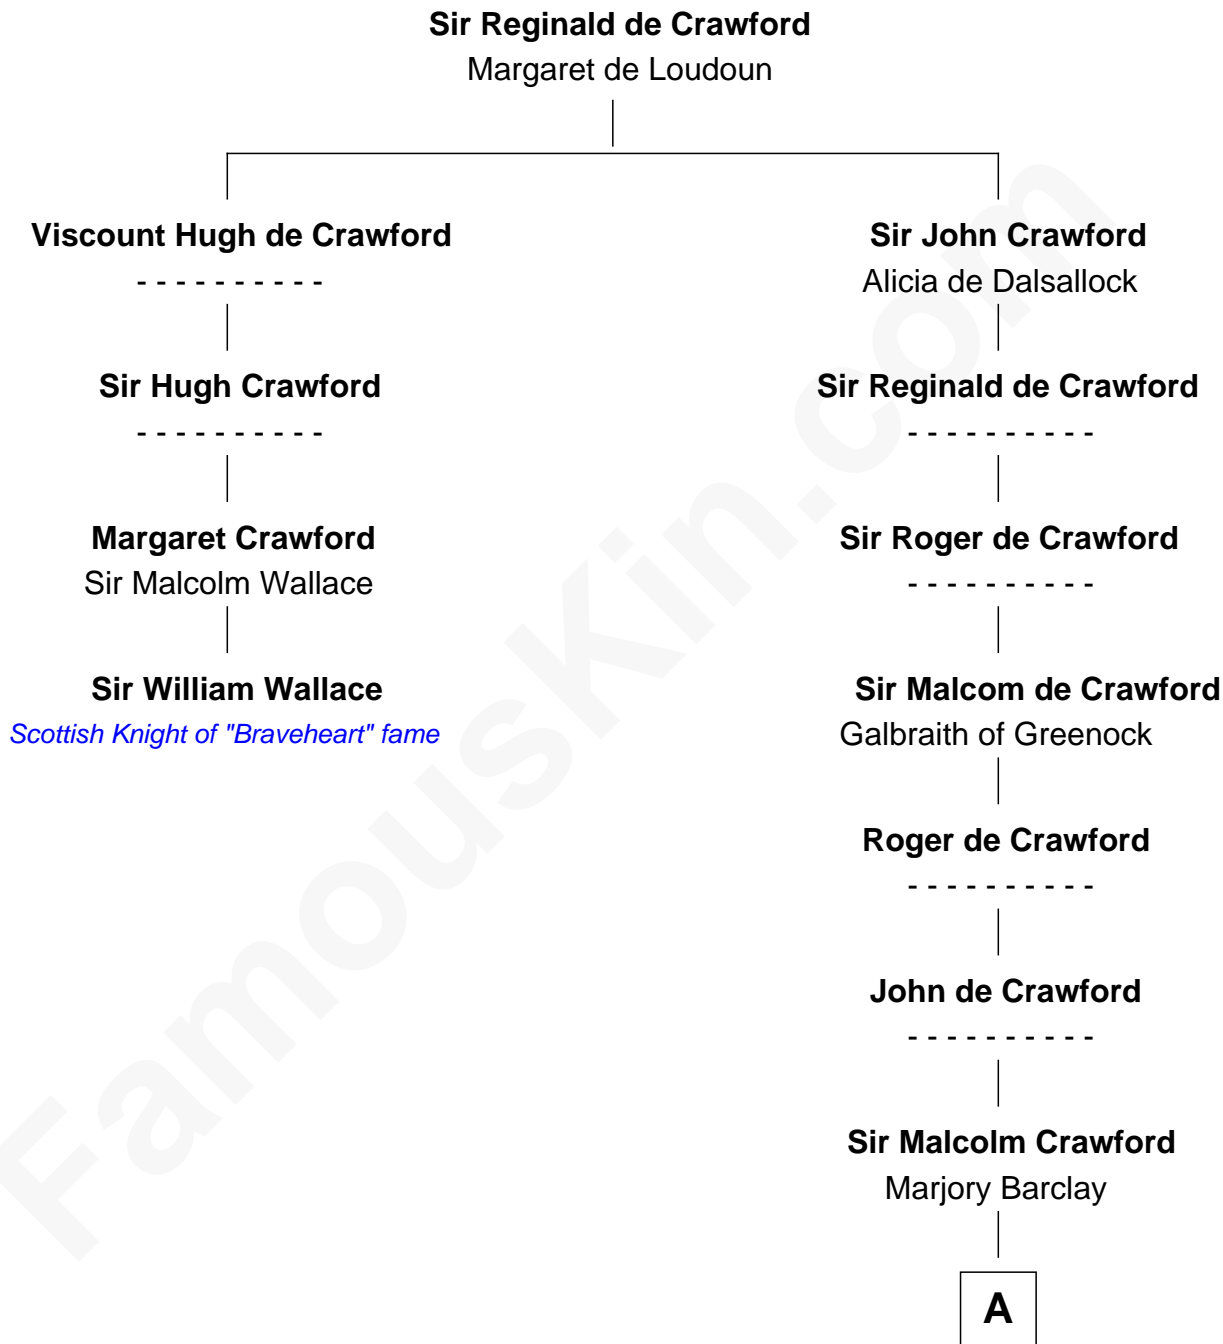

# FamousKin.com Relationship Chart of

**Sir William Wallace**

*Scottish Knight of "Braveheart" fame*

3rd cousin 14 times removed of

**Alexander Hamilton**

*1st U.S. Secretary of the Treasury*

A

**Malcolm Crawford**

Marion Crichton

**Robert Crawford**

Margaret Sempill

**Lawrence Crawford**

Helen Campbell

**Thomas Crawford**

Janet - - - - -

**Hugh Crawford**