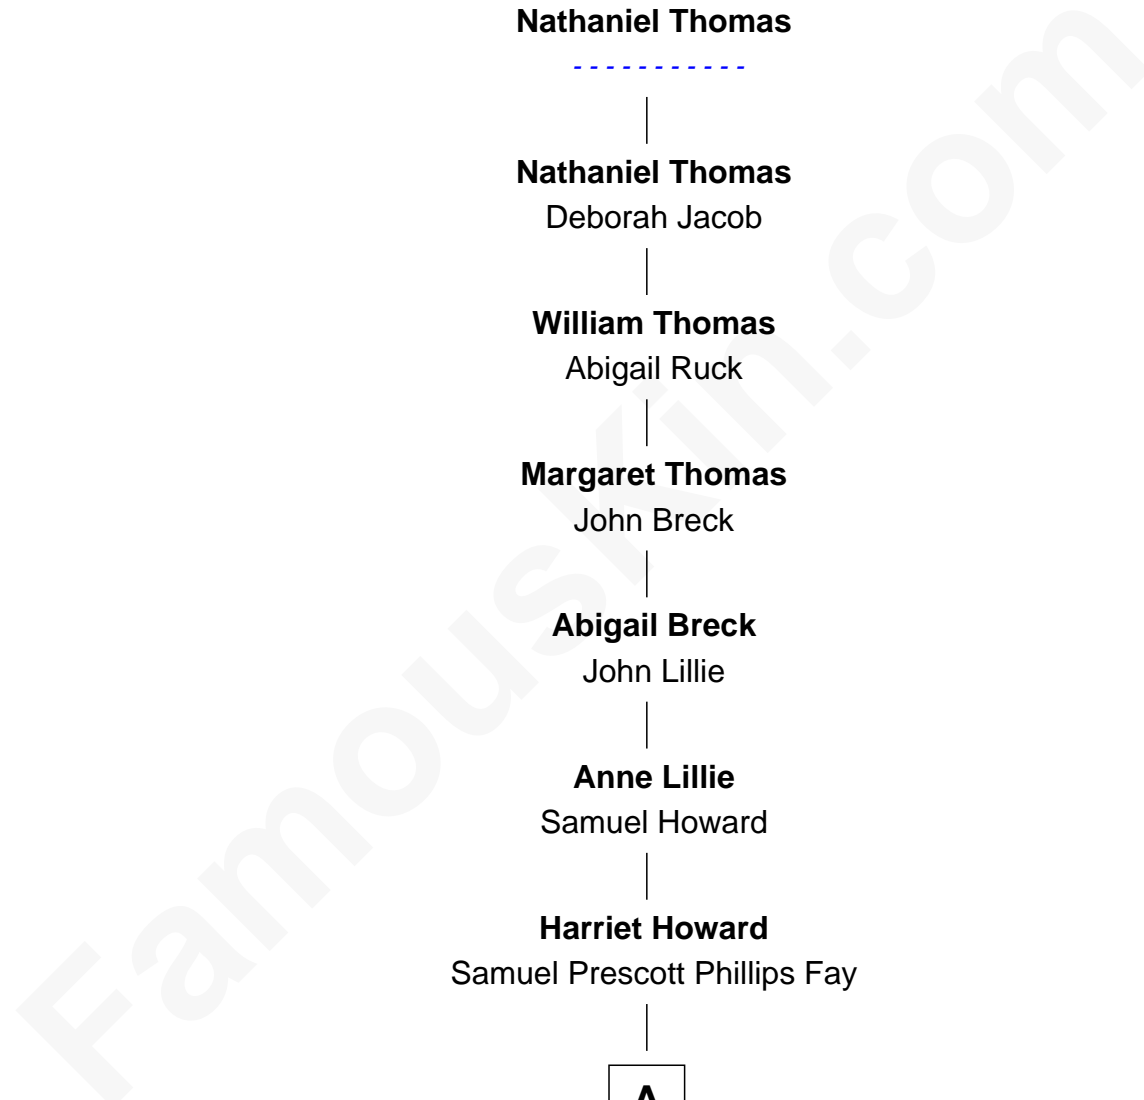

FamousKin.com Relationship Chart of

William Thomas

(c1573 - 1651) *Great Migration Immigrant 1636*

10th Great-grandfather of

George H. W. Bush

41st U.S. President

William Thomas

Nathaniel Thomas

Anne Lillie

Samuel Howard

Harriet Howard

Samuel Prescott Phillips Fay

A

A

—
Samuel Howard Fay
Susan Montfort Shellman

—
Harriet Eleanor Fay
Rev. James Smith Bush

—
Samuel Prescott Bush
Flora Sheldon

—
Prescott Sheldon Bush
Dorothy Wear Walker

—
George H. W. Bush
41st U.S. President