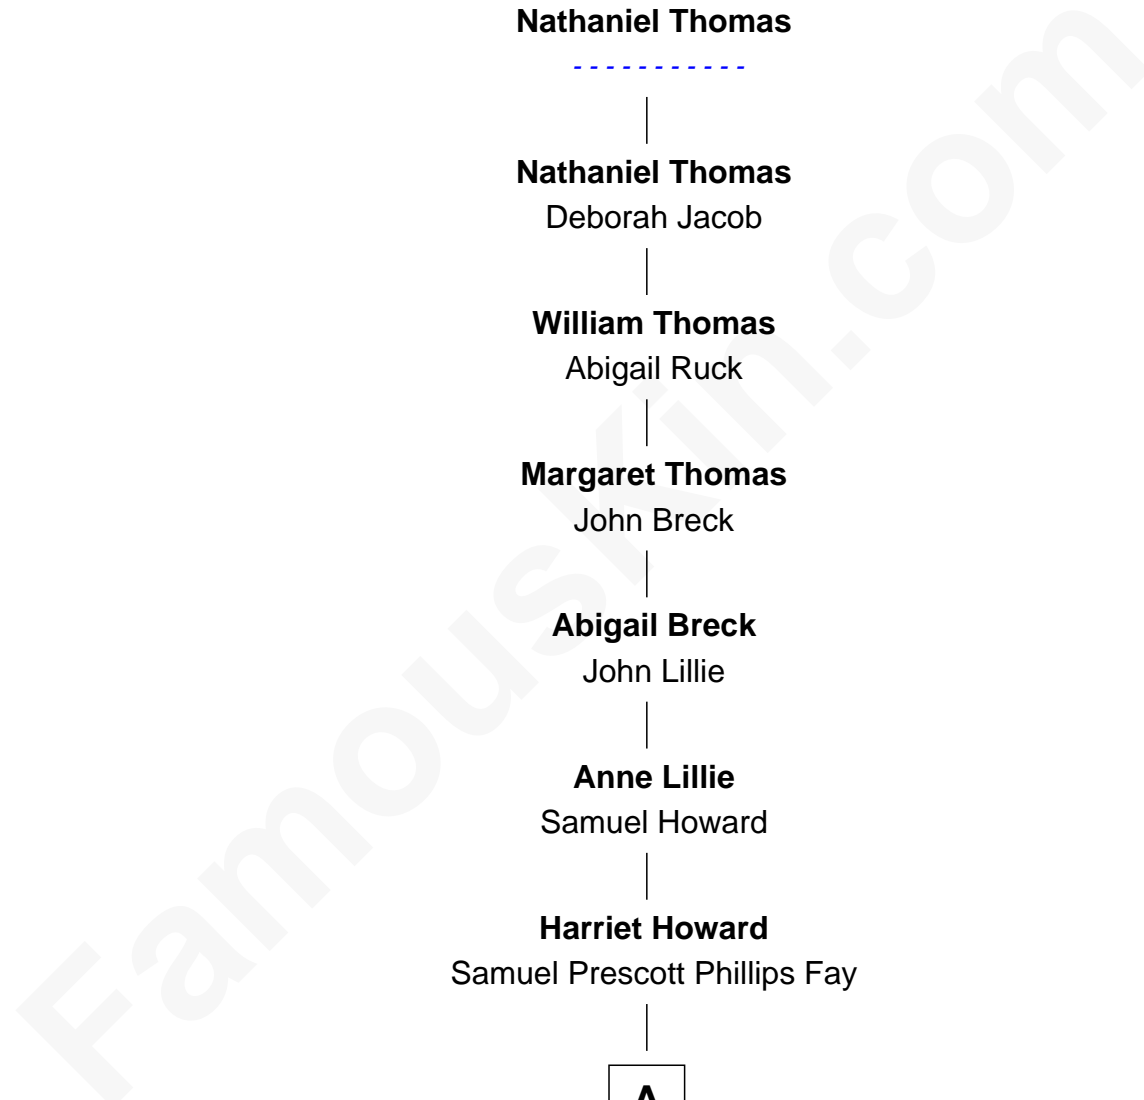

# FamousKin.com Relationship Chart of

**William Thomas**

(c1573 - 1651) *Great Migration Immigrant 1636*

11th Great-grandfather of

**George W. Bush**

*43rd U.S. President*

**William Thomas**

-----

**Abigail Breck**

John Lillie

**Anne Lillie**

Samuel Howard

**Harriet Howard**

Samuel Prescott Phillips Fay

**A**

**A**

—  
**Samuel Howard Fay**  
Susan Montfort Shellman

—  
**Harriet Eleanor Fay**  
Rev. James Smith Bush

—  
**Samuel Prescott Bush**  
Flora Sheldon

—  
**Prescott Sheldon Bush**  
Dorothy Wear Walker

—  
**George Herbert Walker Bush**  
Barbara Pierce