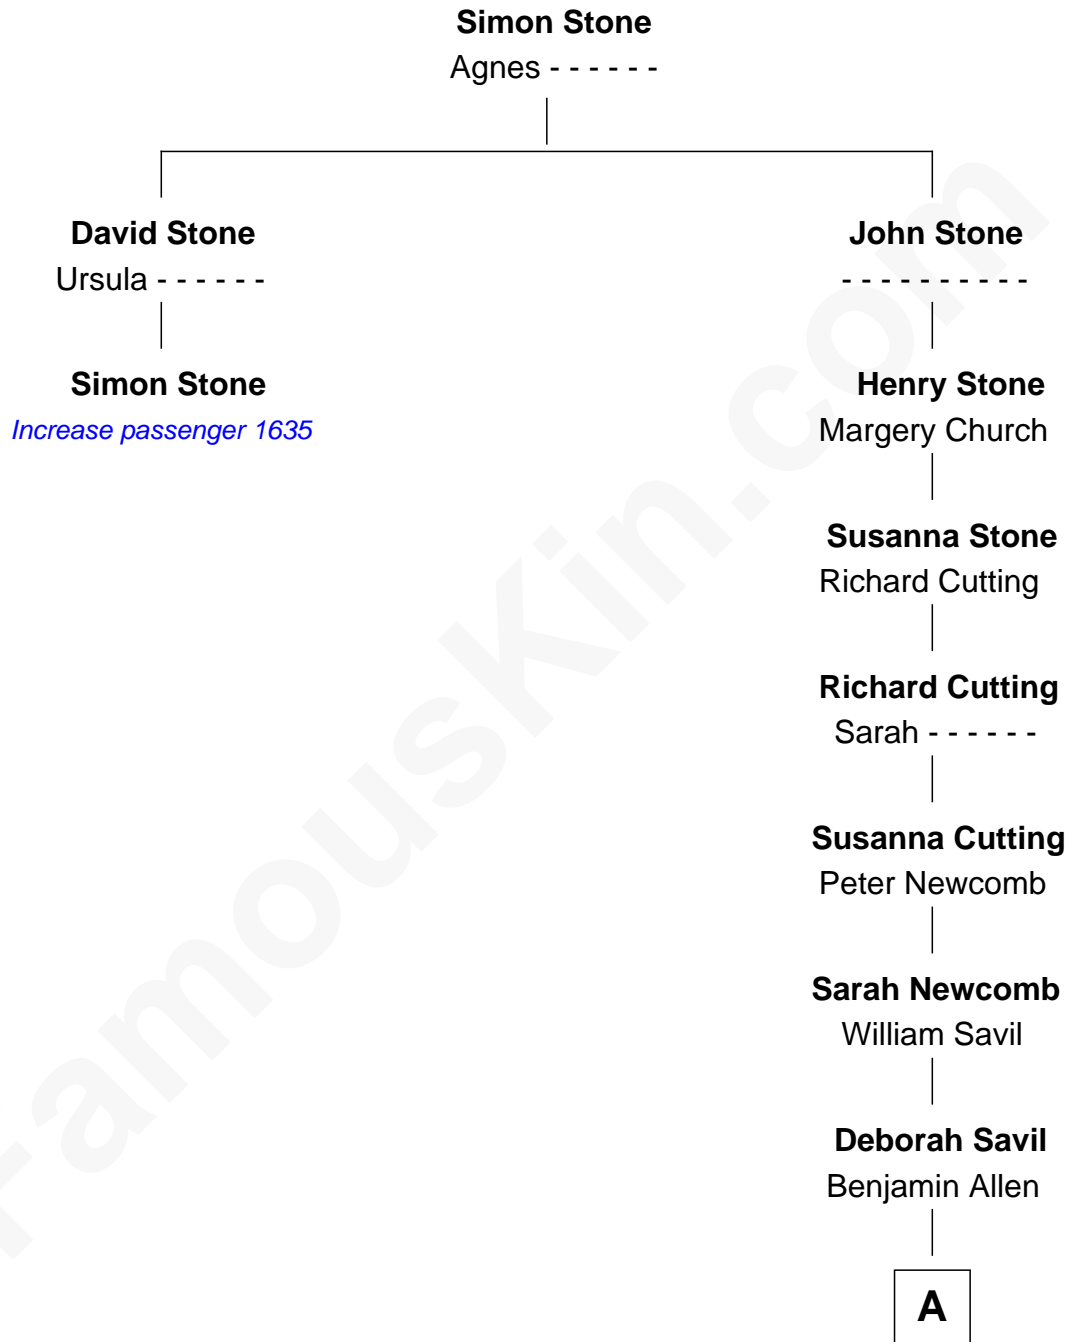

## Relationship Chart of

### Simon Stone

(c1585/6 - 1665) Increase passenger 1635

1st cousin 13 times removed of

**Linda Hunt**

TV and Movie Actress

**A**

**Susannah Allen**  
William Bowditch

**Susannah Bowditch**  
Ebenezer Hunt