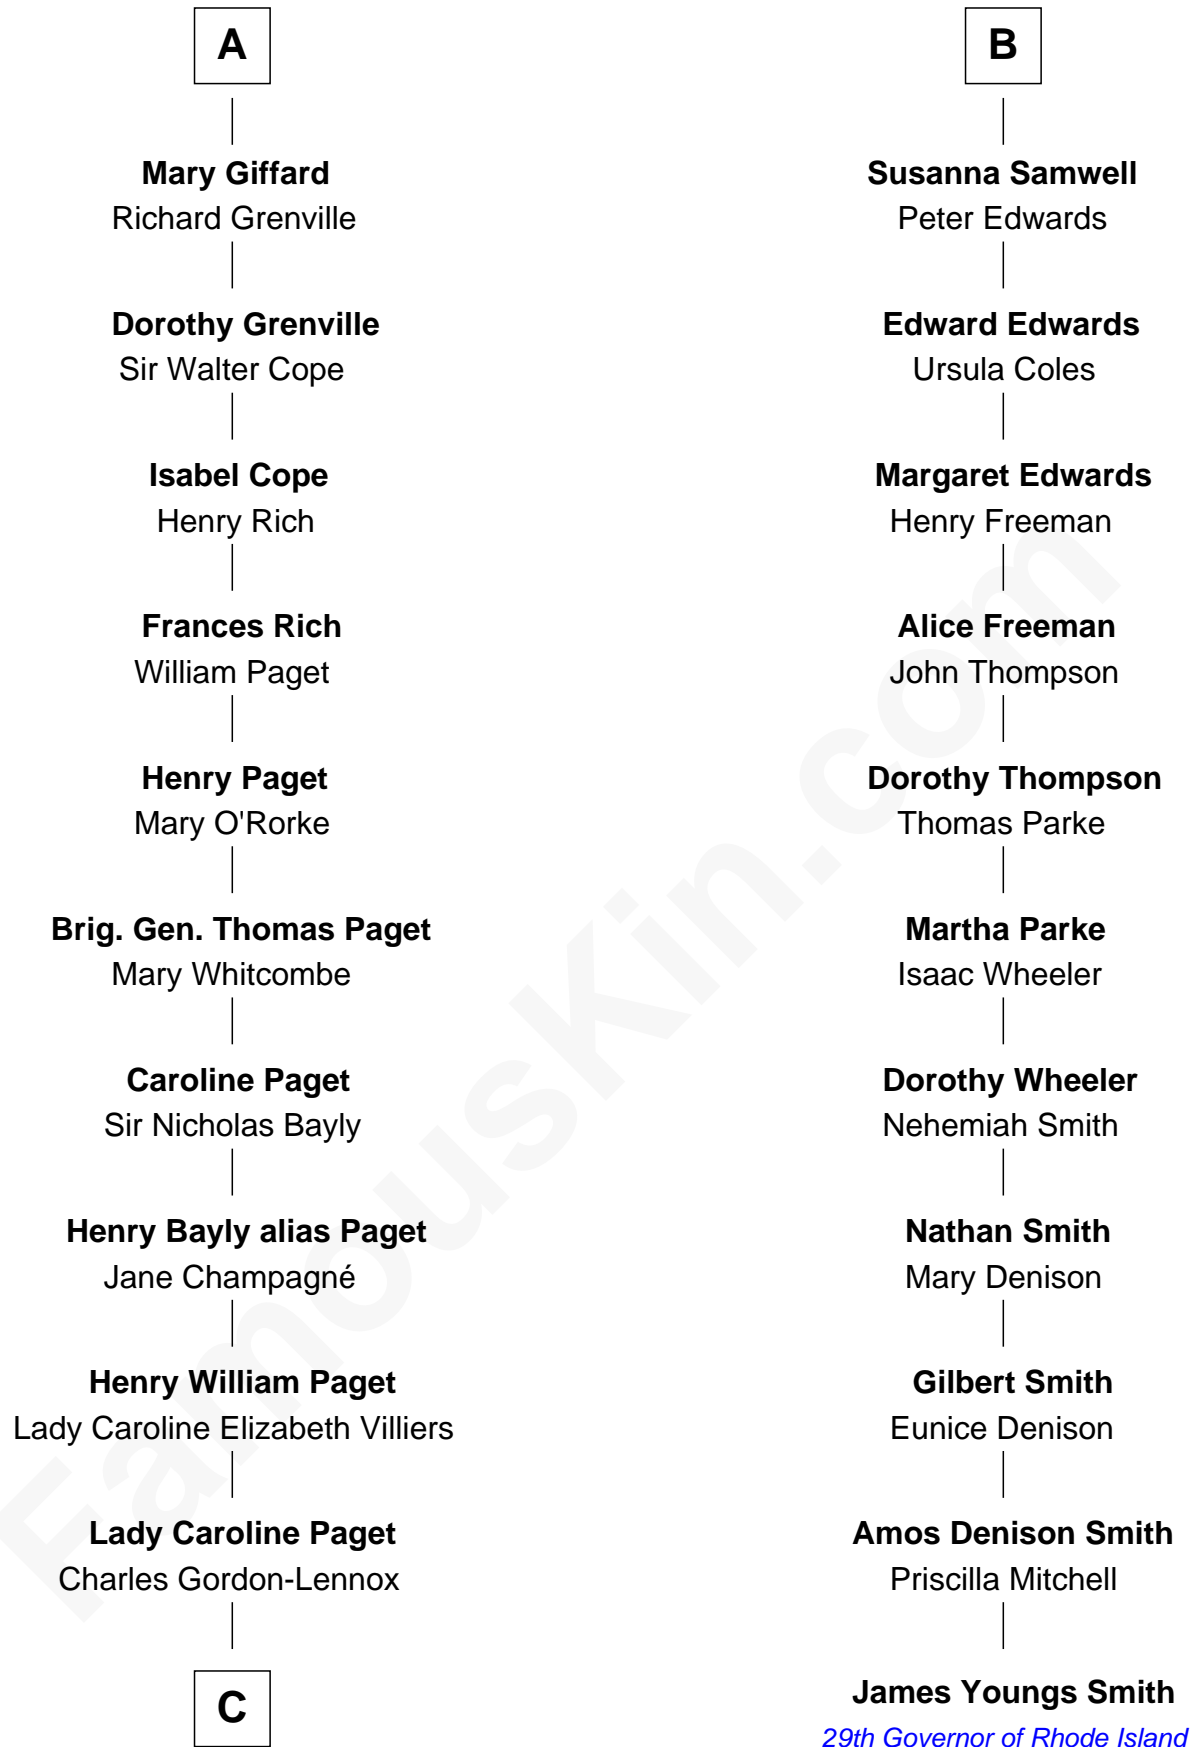

FamousKin.com
Relationship Chart of
Princess Diana
Princess of Wales

17th cousin 4 times removed of
James Youngs Smith
29th Governor of Rhode Island

C

Cecilia Catherine Gordon-Lennox

Charles George Bingham

Rosalind Cecilia Caroline Bingham

James Albert Edward Hamilton

Cynthia Elinor Beatrix Hamilton

Albert Edward John Spencer

Edward John Spencer

Frances Ruth Burke Roche

Princess Diana

Princess of Wales