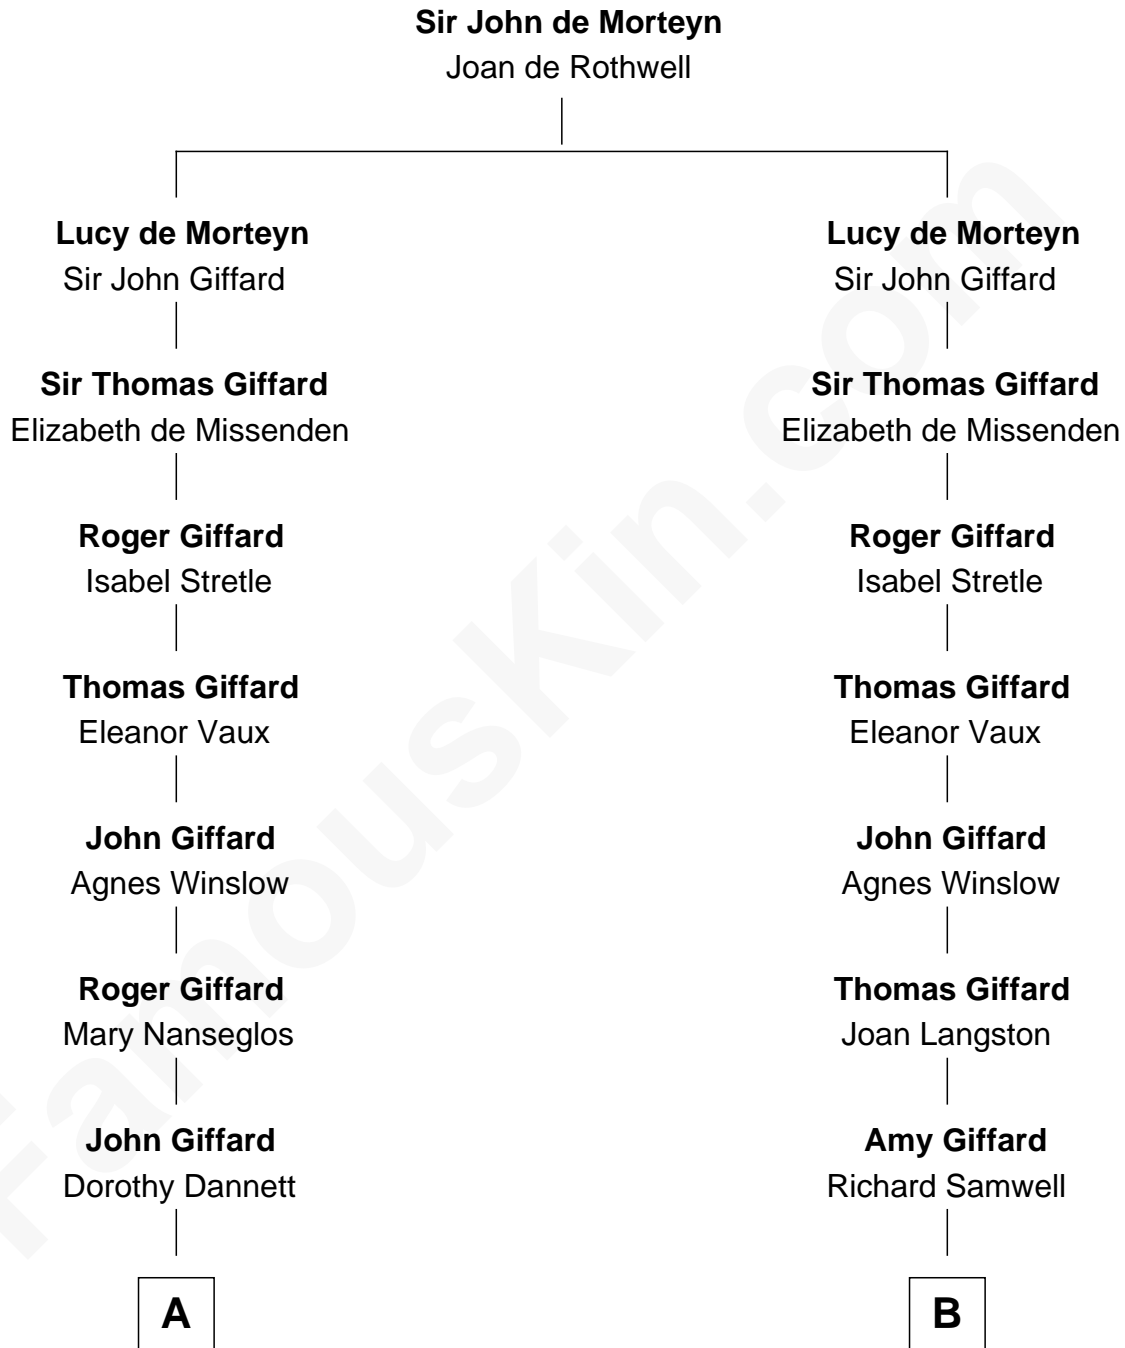

FamousKin.com
Relationship Chart of
Princess Diana
Princess of Wales

17th cousin 4 times removed of
James Youngs Smith
29th Governor of Rhode Island

C

Cecilia Catherine Gordon-Lennox

Charles George Bingham

Rosalind Cecilia Caroline Bingham

James Albert Edward Hamilton

Cynthia Elinor Beatrix Hamilton

Albert Edward John Spencer

Edward John Spencer

Frances Ruth Burke Roche

Princess Diana

Princess of Wales