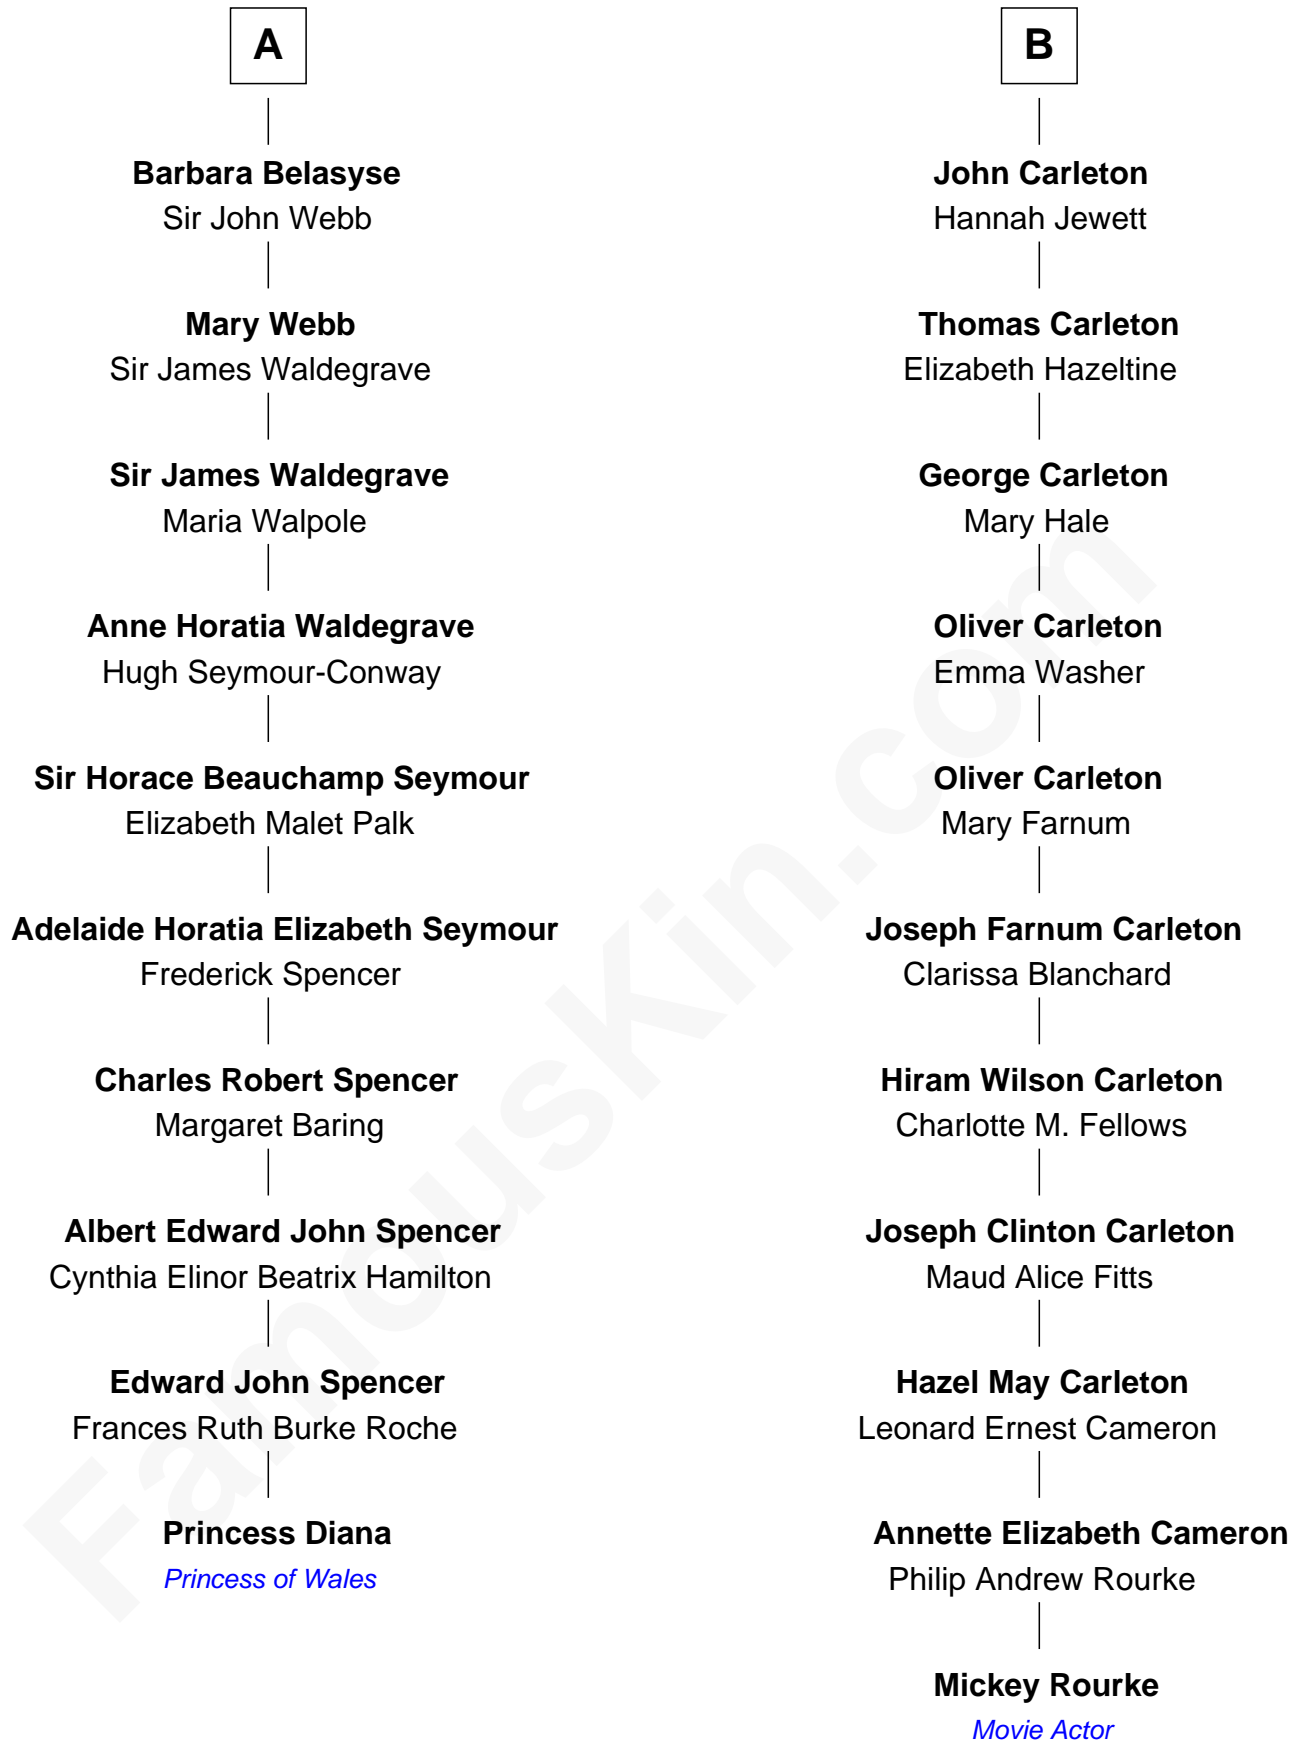

FamousKin.com Relationship Chart of

Princess Diana

Princess of Wales

16th cousin 1 time removed of

Mickey Rourke

Movie Actor

Sir William Gascoigne

Jane de Neville

Sir William Gascoigne

Margaret Percy

Agnes Gascoigne

Sir Thomas Fairfax

Sir Nicholas Fairfax

Jane Palmes

Margaret Fairfax

Sir William Belasyse

Sir Christopher Ward

Anne Ward

Sir Ralph Neville

Katherine Neville

Sir Walter Strickland

Walter Strickland

Agnes - - - - -

Ellen Strickland

John Carleton

Walter Carleton

Jane Gibbon

Edward Carleton

Ellen Newton

B

Mickey Rourke photo by [Anton Belickiy](#) ([CC BY 2.0](#))