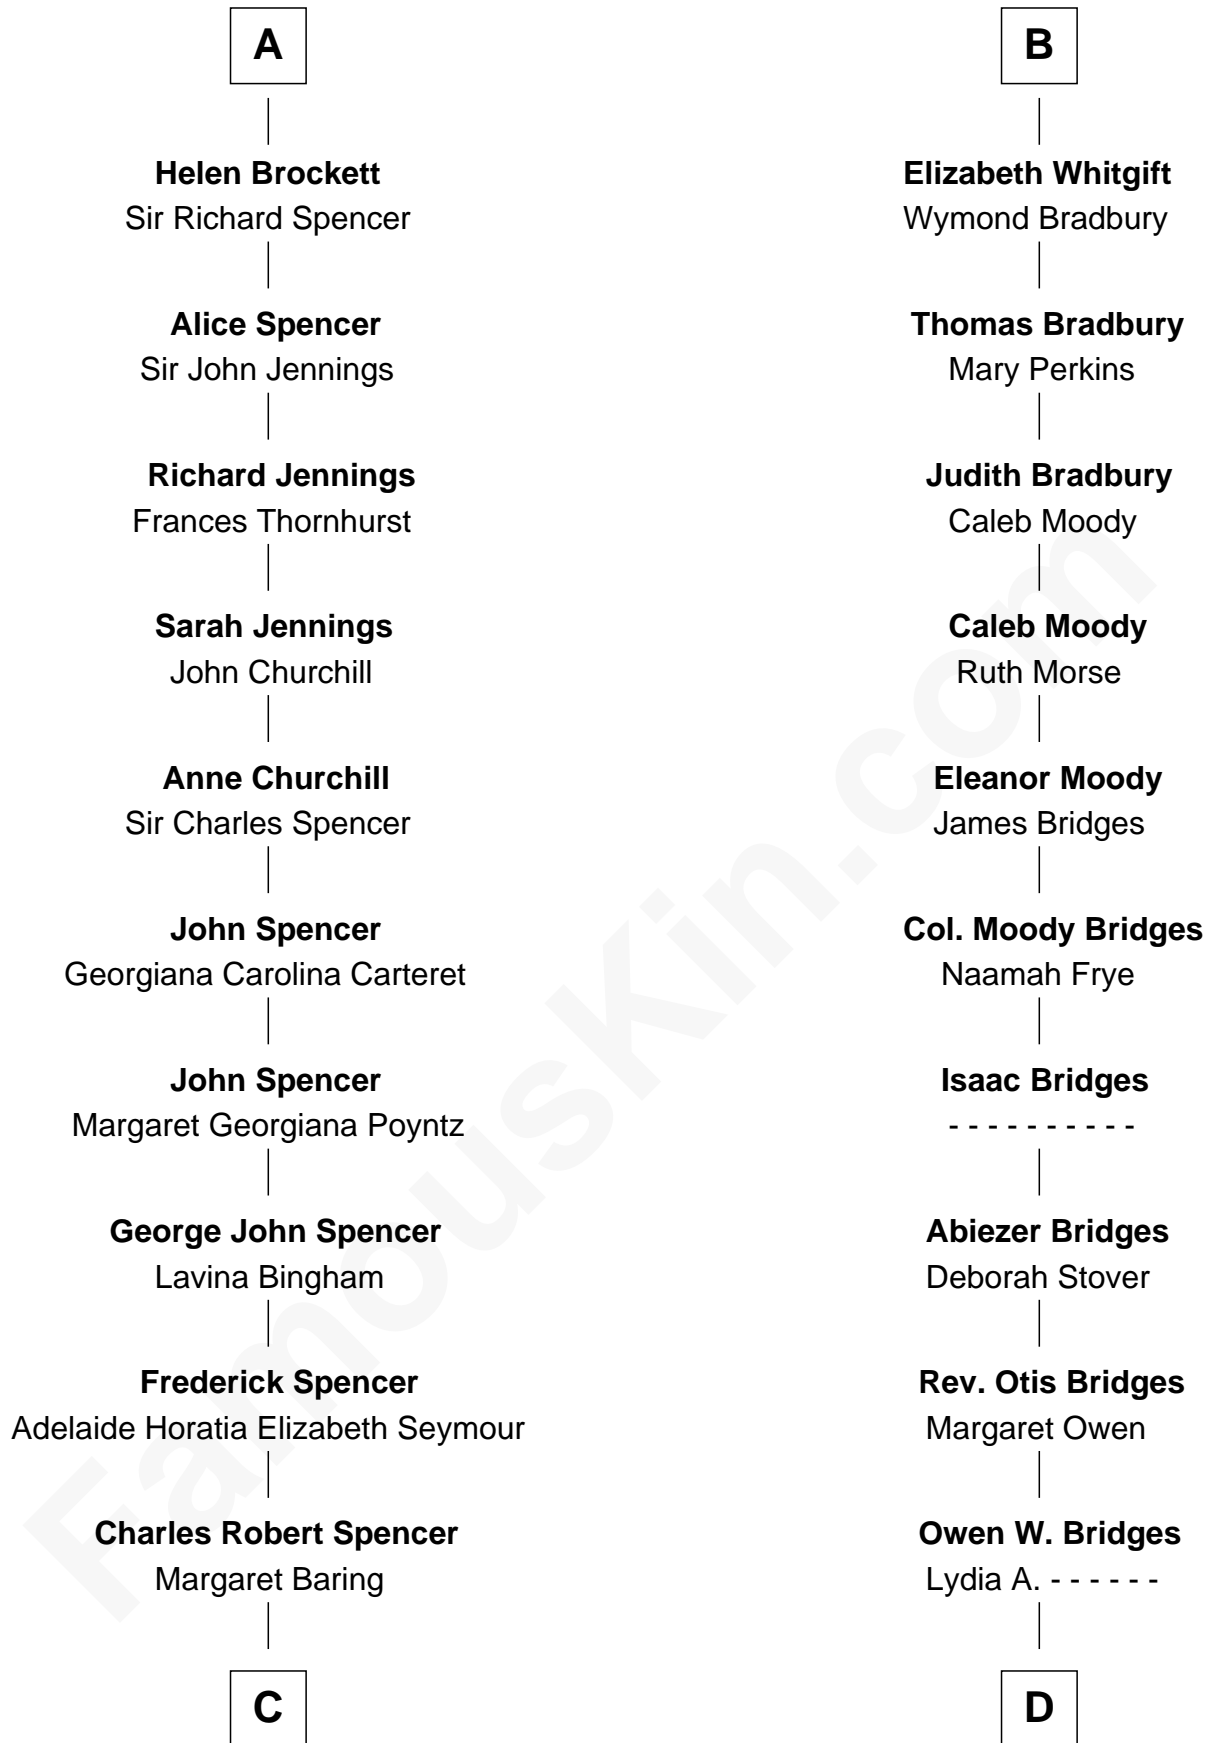

FamousKin.com Relationship Chart of

Princess Diana

Princess of Wales

18th cousin 1 time removed of

Owen Brewster

54th Governor of Maine

FamousKin.com