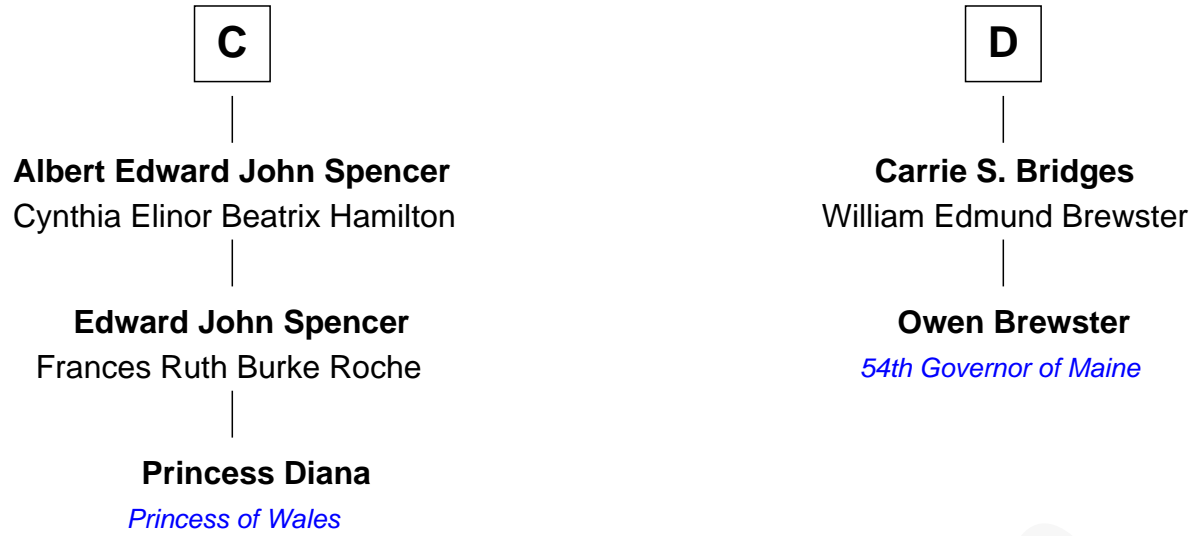

FamousKin.com Relationship Chart of

Princess Diana

Princess of Wales

18th cousin 1 time removed of

Owen Brewster

54th Governor of Maine

FamousKin.com