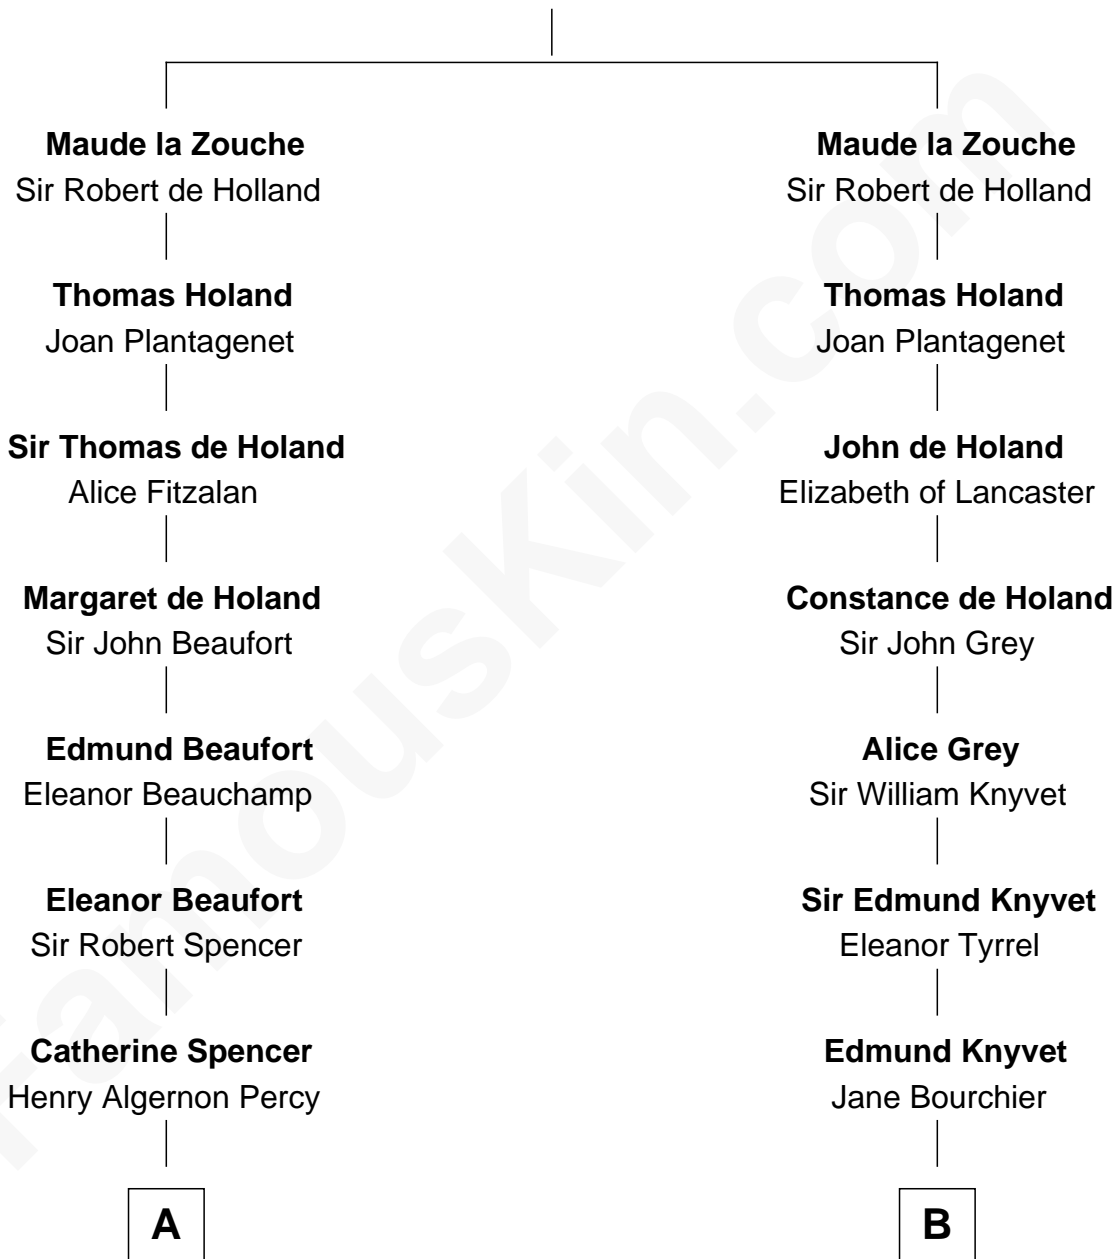

# FamousKin.com Relationship Chart of

**Princess Diana**

*Princess of Wales*

21st cousin of

**Story Musgrave**

*NASA Astronaut*

**Sir Alan la Zouche**

Eleanor de Segrave

**C**

**Frederick Spencer**

Adelaide Horatia Elizabeth Seymour

**Charles Robert Spencer**

Margaret Baring

**Albert Edward John Spencer**

Cynthia Elinor Beatrix Hamilton

**Edward John Spencer**

Frances Ruth Burke Roche

**Princess Diana**

*Princess of Wales*

**D**

**William Gray**

Sarah Frances Loring

**Edward Gray**

Elizabeth Gray Story