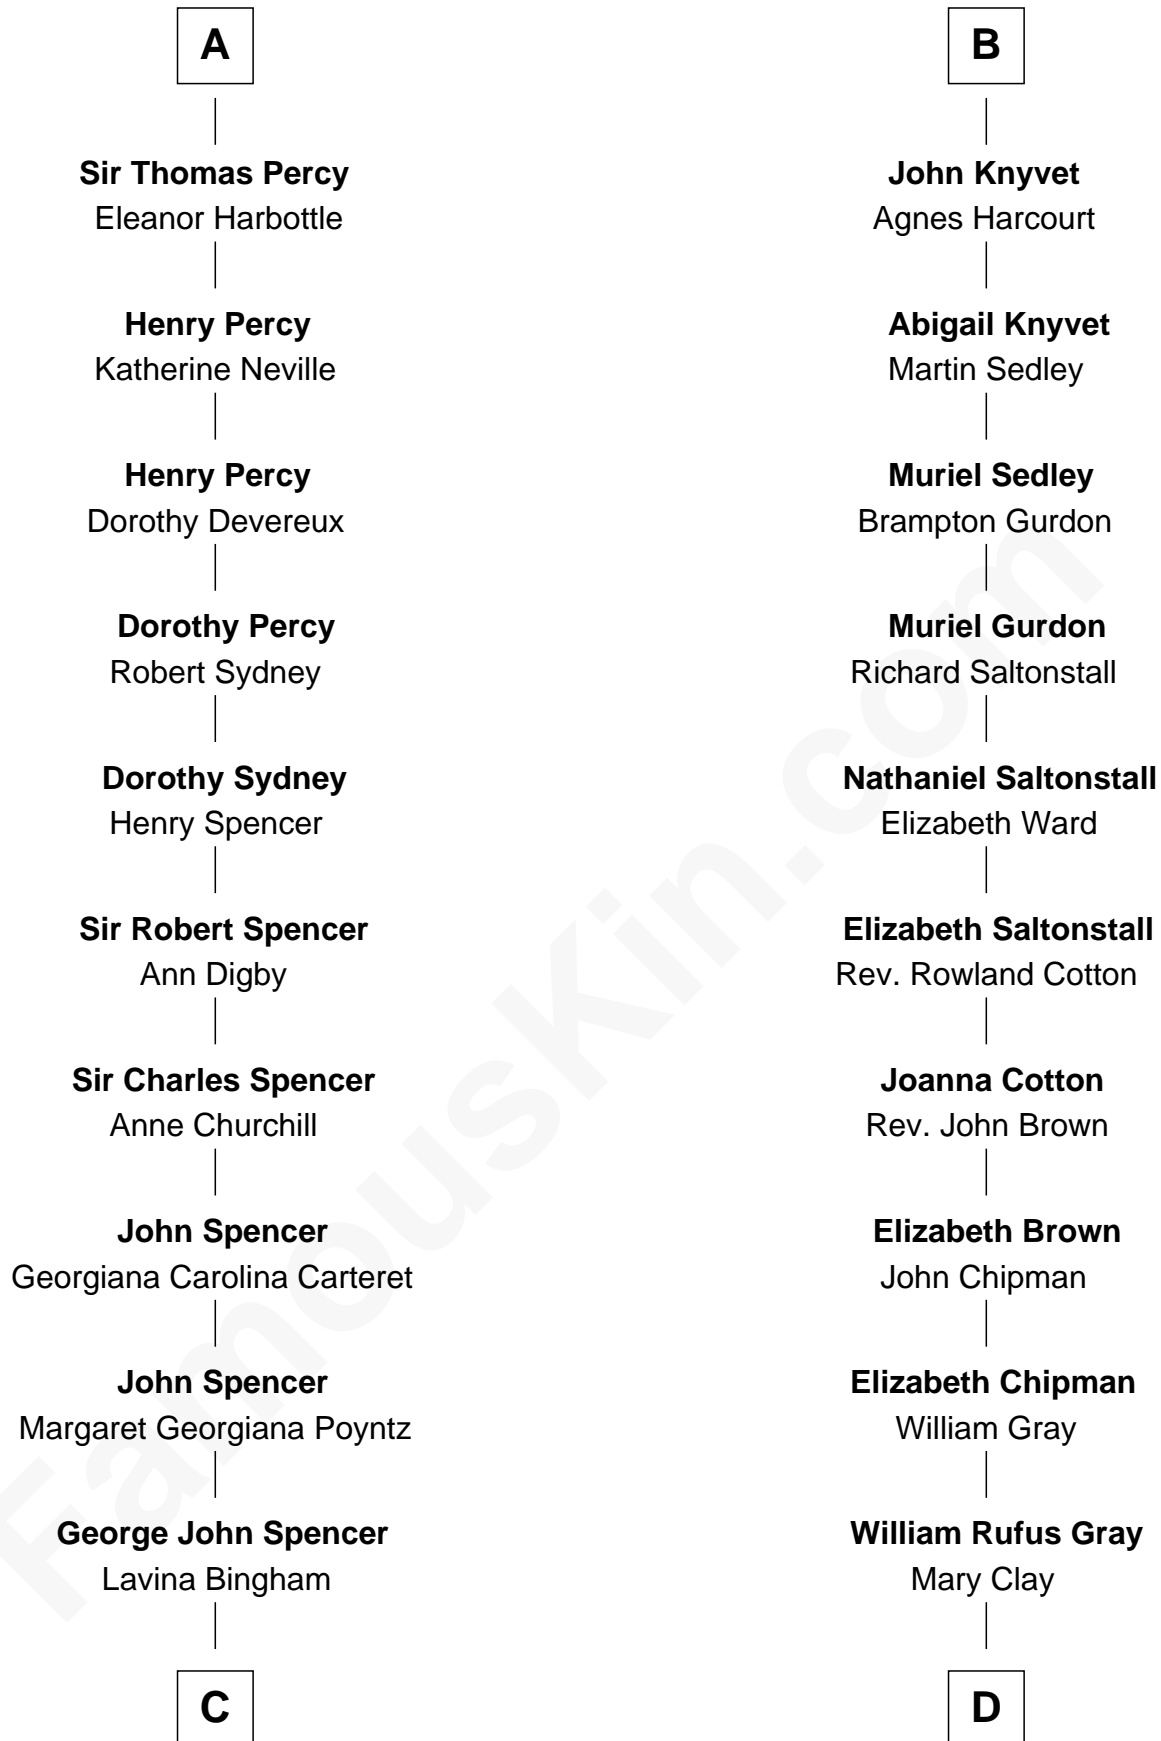

FamousKin.com Relationship Chart of

Princess Diana

Princess of Wales

21st cousin of

Story Musgrave

NASA Astronaut

C

Frederick Spencer

Adelaide Horatia Elizabeth Seymour

Charles Robert Spencer

Margaret Baring

Albert Edward John Spencer

Cynthia Elinor Beatrix Hamilton

Edward John Spencer

Frances Ruth Burke Roche

Princess Diana

Princess of Wales

D

William Gray

Sarah Frances Loring

Edward Gray

Elizabeth Gray Story

Marguerite Gray

John Butler Swann

Marguerite Swann

Percy Musgrave

Story Musgrave

NASA Astronaut

FamousKin.com