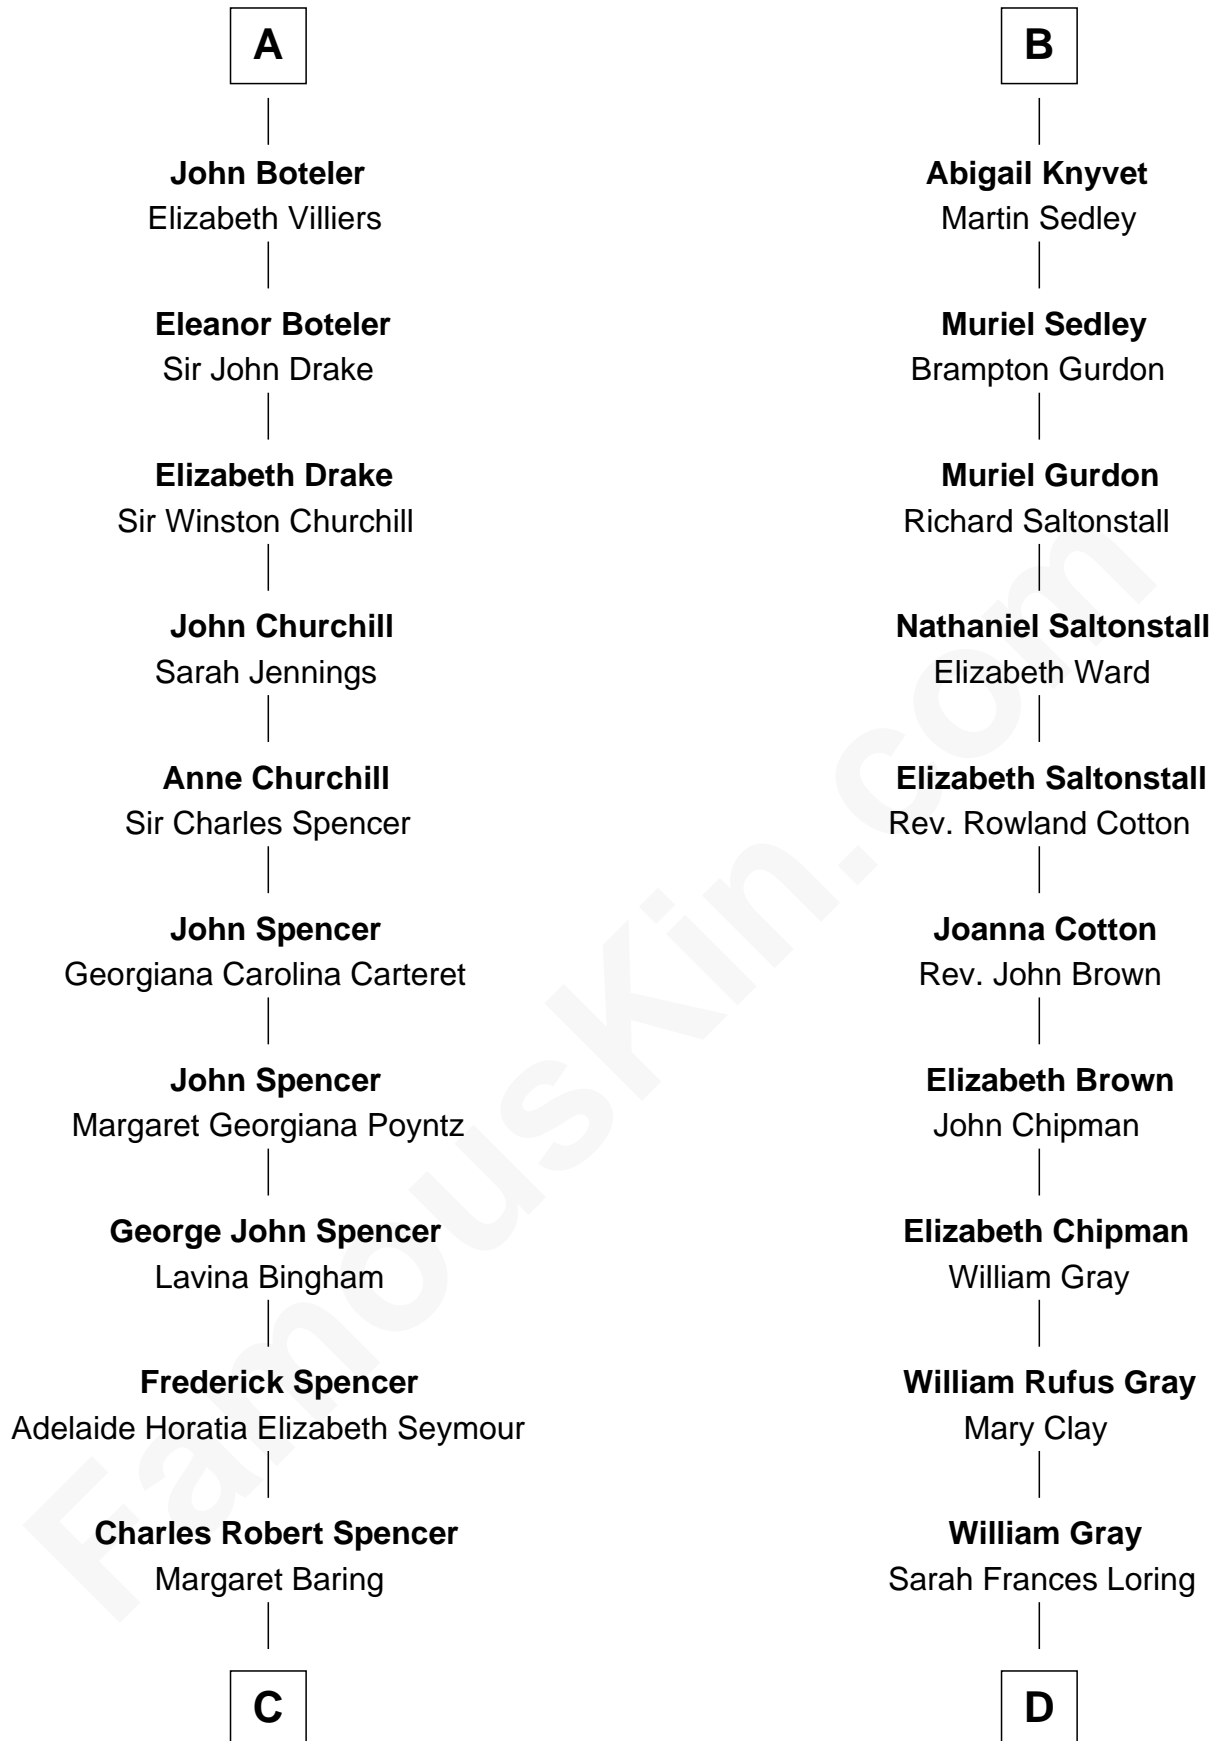

# FamousKin.com Relationship Chart of

**Princess Diana**

*Princess of Wales*

19th cousin 1 time removed of

**Story Musgrave**

*NASA Astronaut*

**Sir Michael de la Pole**

Katherine Wingfield

**C**

**Albert Edward John Spencer**  
Cynthia Elinor Beatrix Hamilton

**Edward John Spencer**  
Frances Ruth Burke Roche

**Princess Diana**  
*Princess of Wales*

**D**

**Edward Gray**  
Elizabeth Gray Story

**Marguerite Gray**  
John Butler Swann

**Marguerite Swann**  
Percy Musgrave

**Story Musgrave**  
*NASA Astronaut*

FamousKin.com