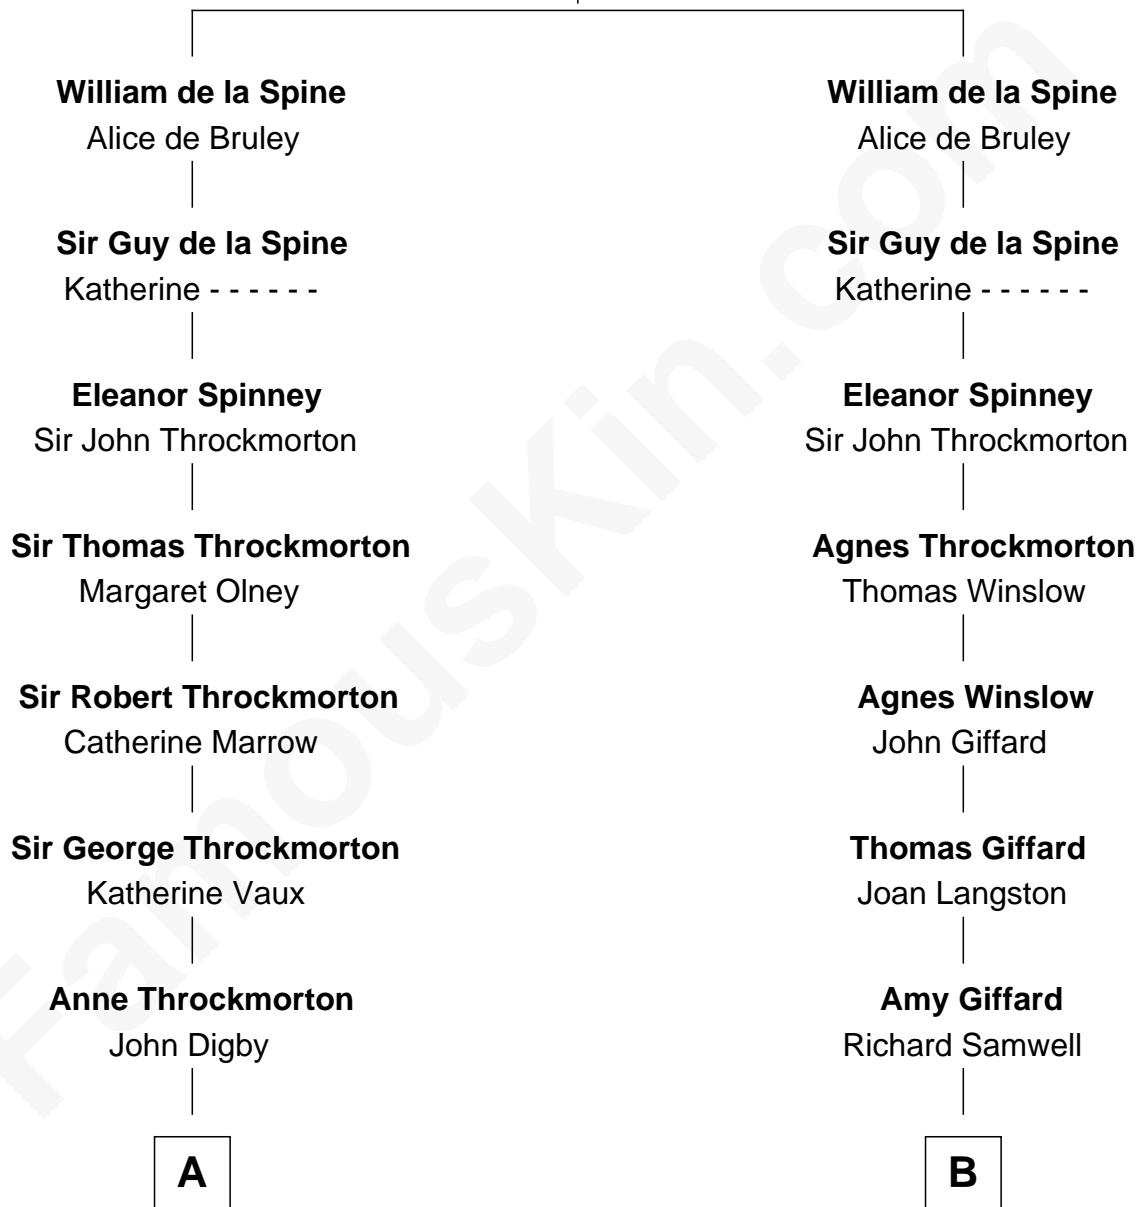

FamousKin.com

Relationship Chart of

Princess Diana

Princess of Wales

18th cousin 1 time removed of

Thomas Waldo Story
English/American Sculptor

William de la Spine
Margery Durvassal

FamousKin.com