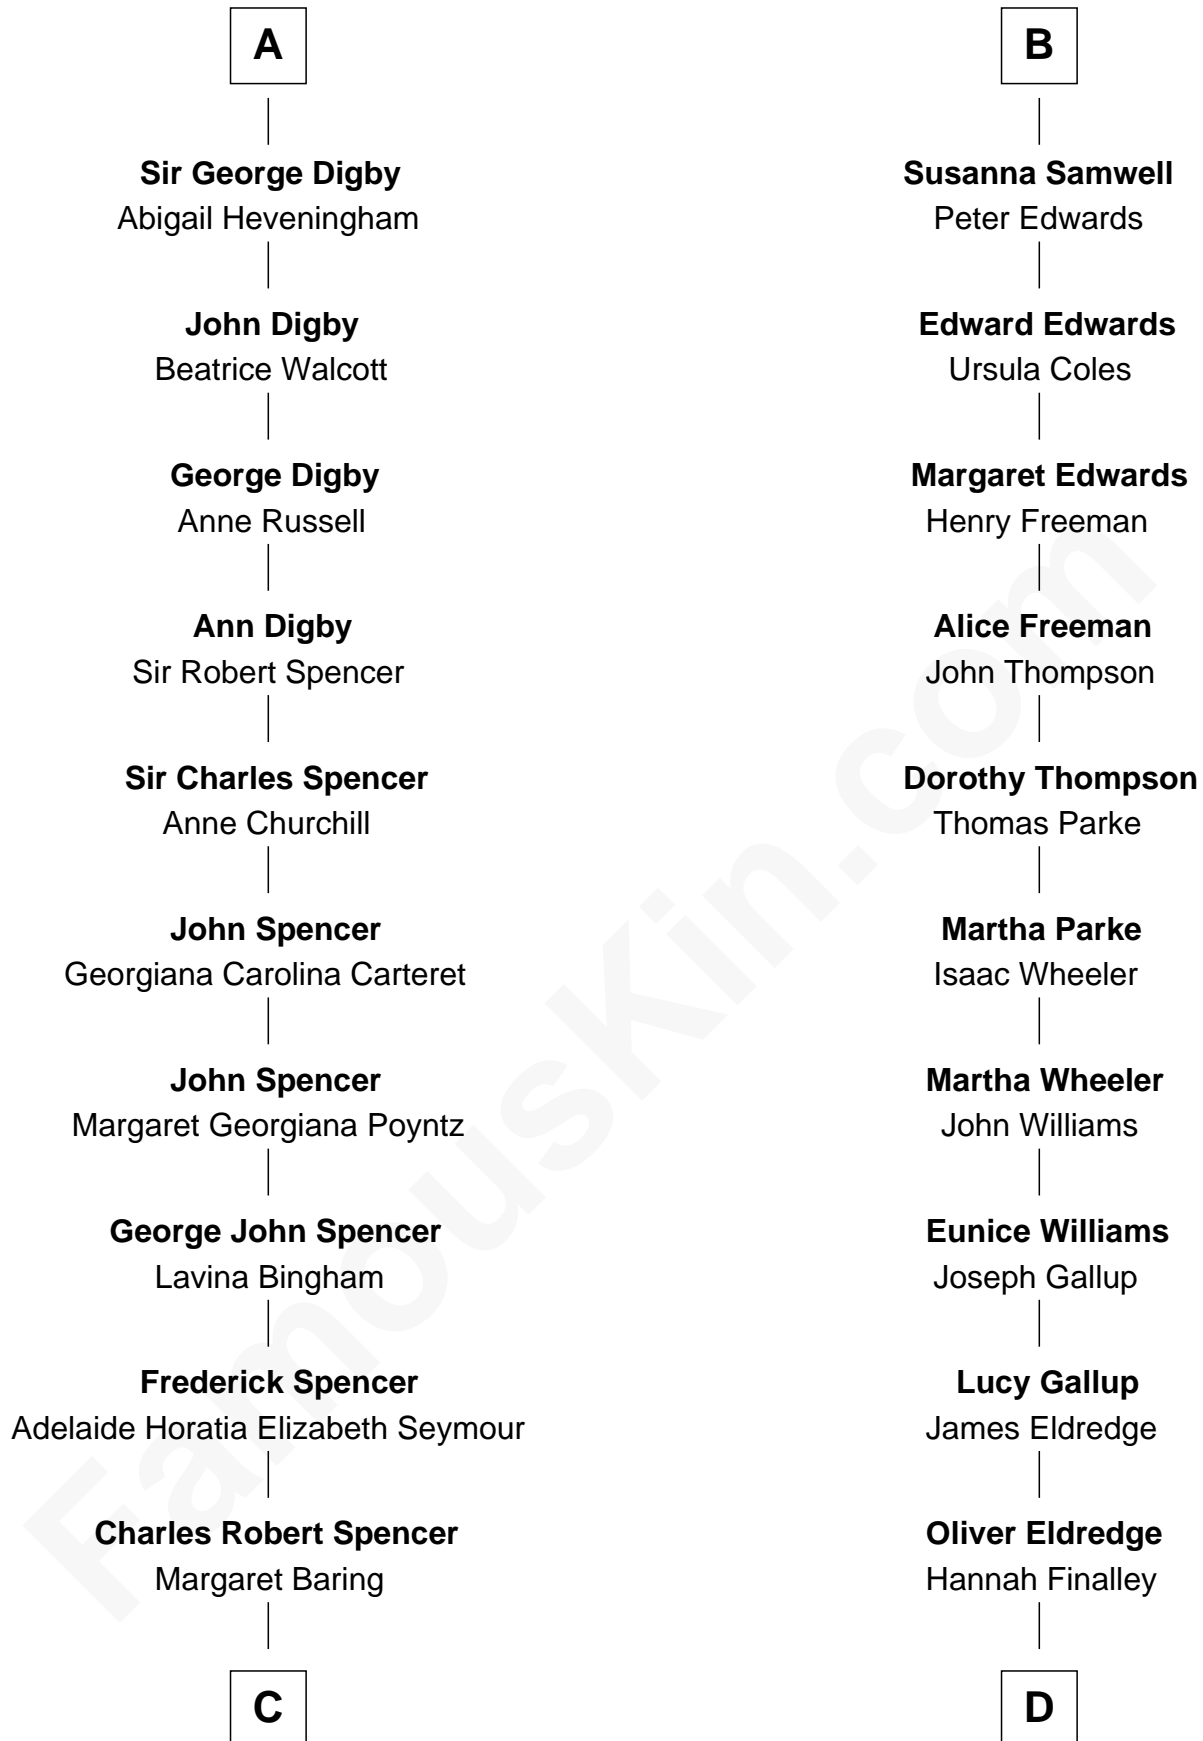

FamousKin.com

Relationship Chart of

Princess Diana

Princess of Wales

18th cousin 1 time removed of

Thomas Waldo Story
English/American Sculptor

William de la Spine
Margery Durvassal

FamousKin.com