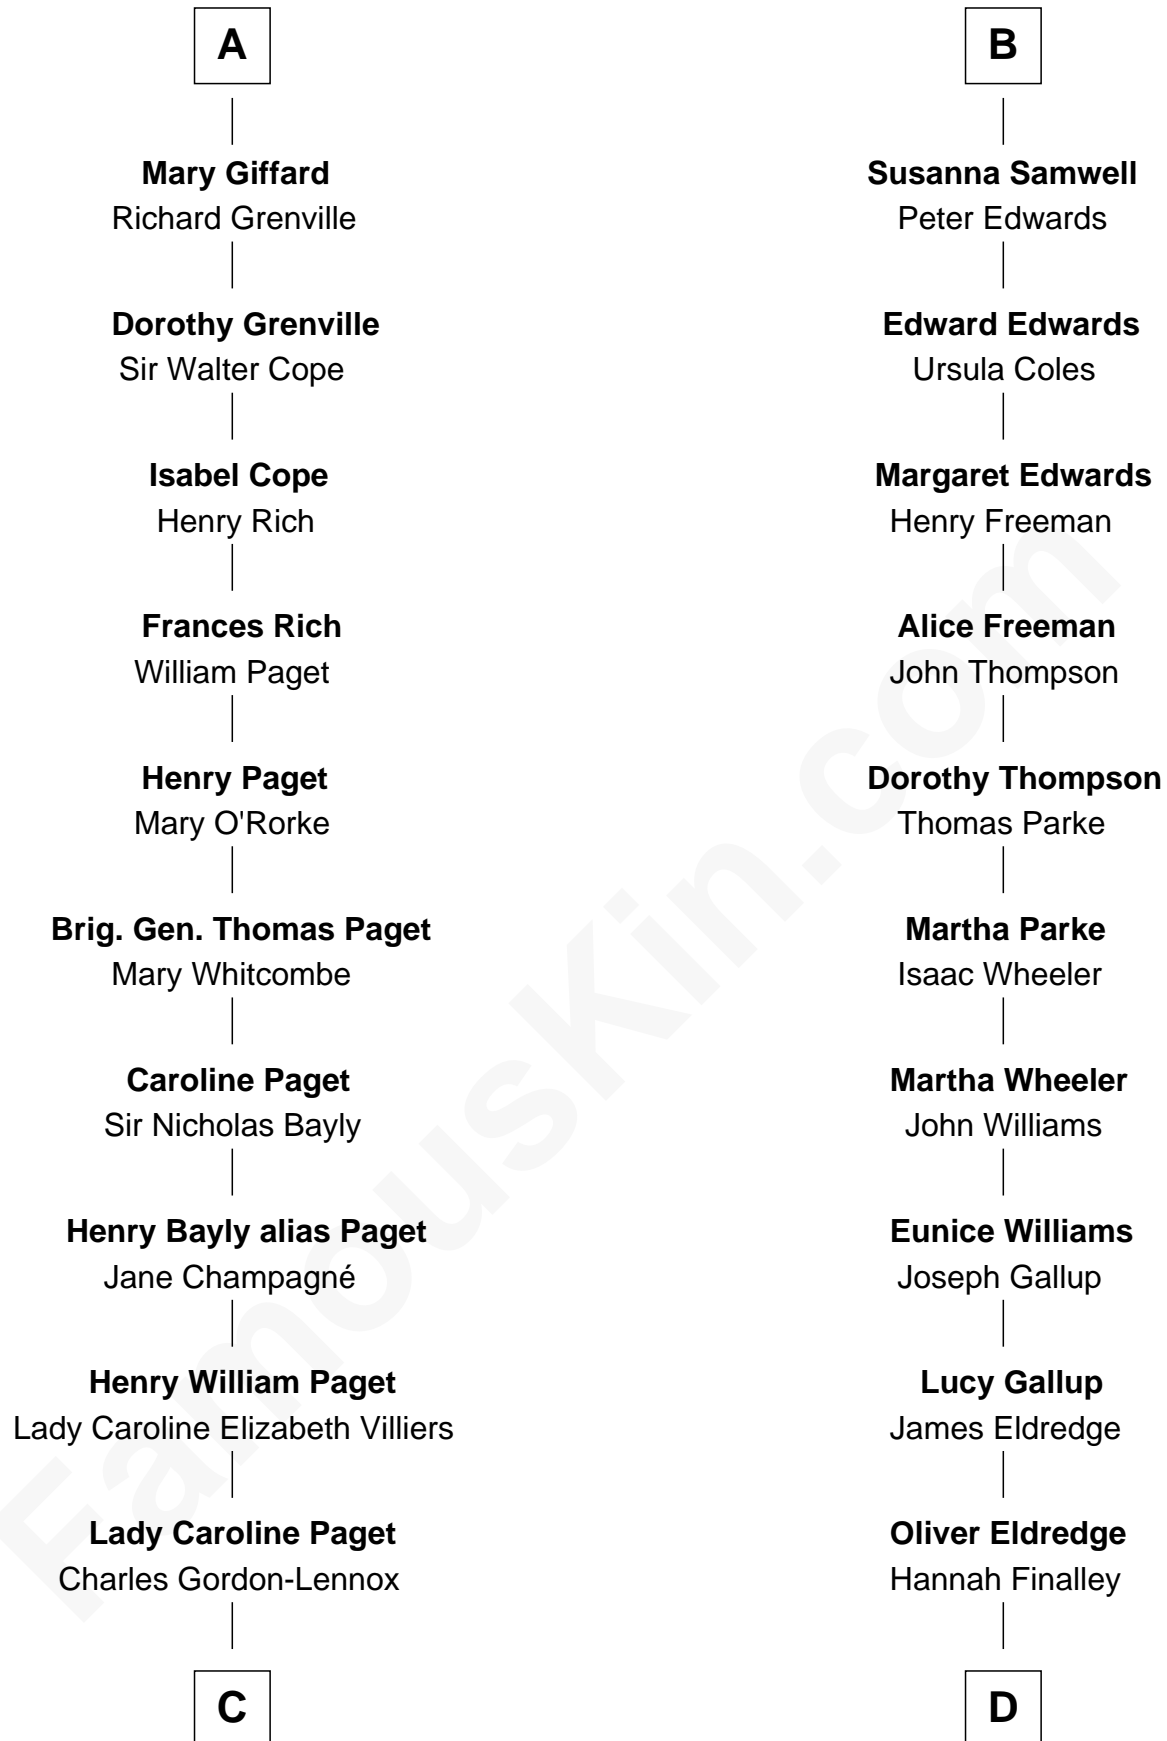

**FamousKin.com**  
**Relationship Chart of**  
**Princess Diana**  
*Princess of Wales*

18th cousin 3 times removed of

**Thomas Waldo Story**  
*English/American Sculptor*

**C**

**Cecilia Catherine Gordon-Lennox**

Charles George Bingham

**Rosalind Cecilia Caroline Bingham**

James Albert Edward Hamilton

**Cynthia Elinor Beatrix Hamilton**

Albert Edward John Spencer

**Edward John Spencer**

Frances Ruth Burke Roche

**Princess Diana**

*Princess of Wales*

**D**

**Emelyn Eldredge**

William Wetmore Story

**Thomas Waldo Story**

*English/American Sculptor*

FamousKin.com