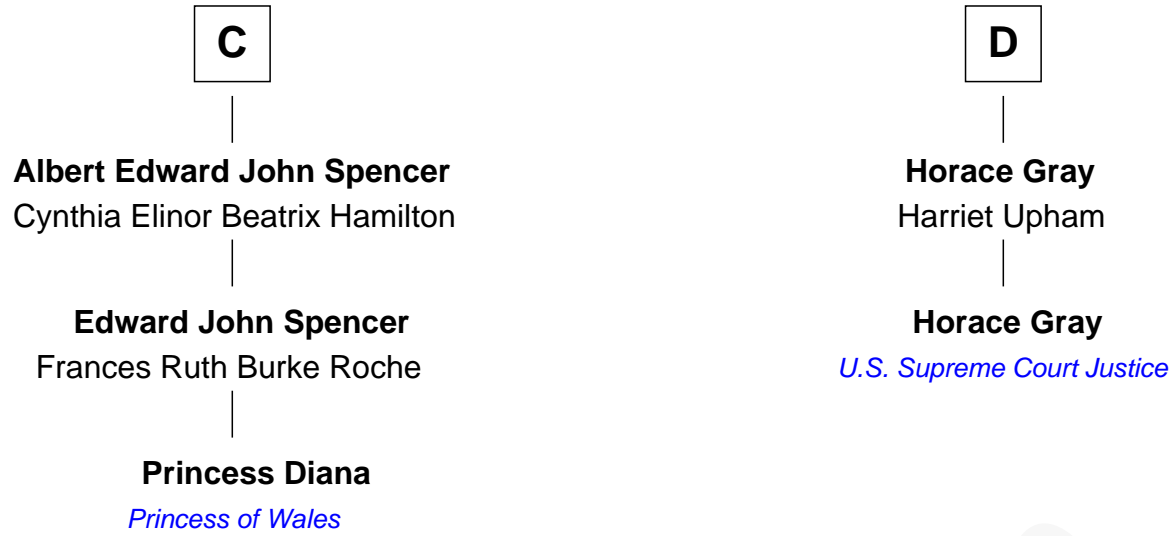

FamousKin.com Relationship Chart of

Princess Diana

Princess of Wales

18th cousin 1 time removed of

Horace Gray

U.S. Supreme Court Justice

Sir Henry de Percy

Eleanor de Arundel

FamousKin.com