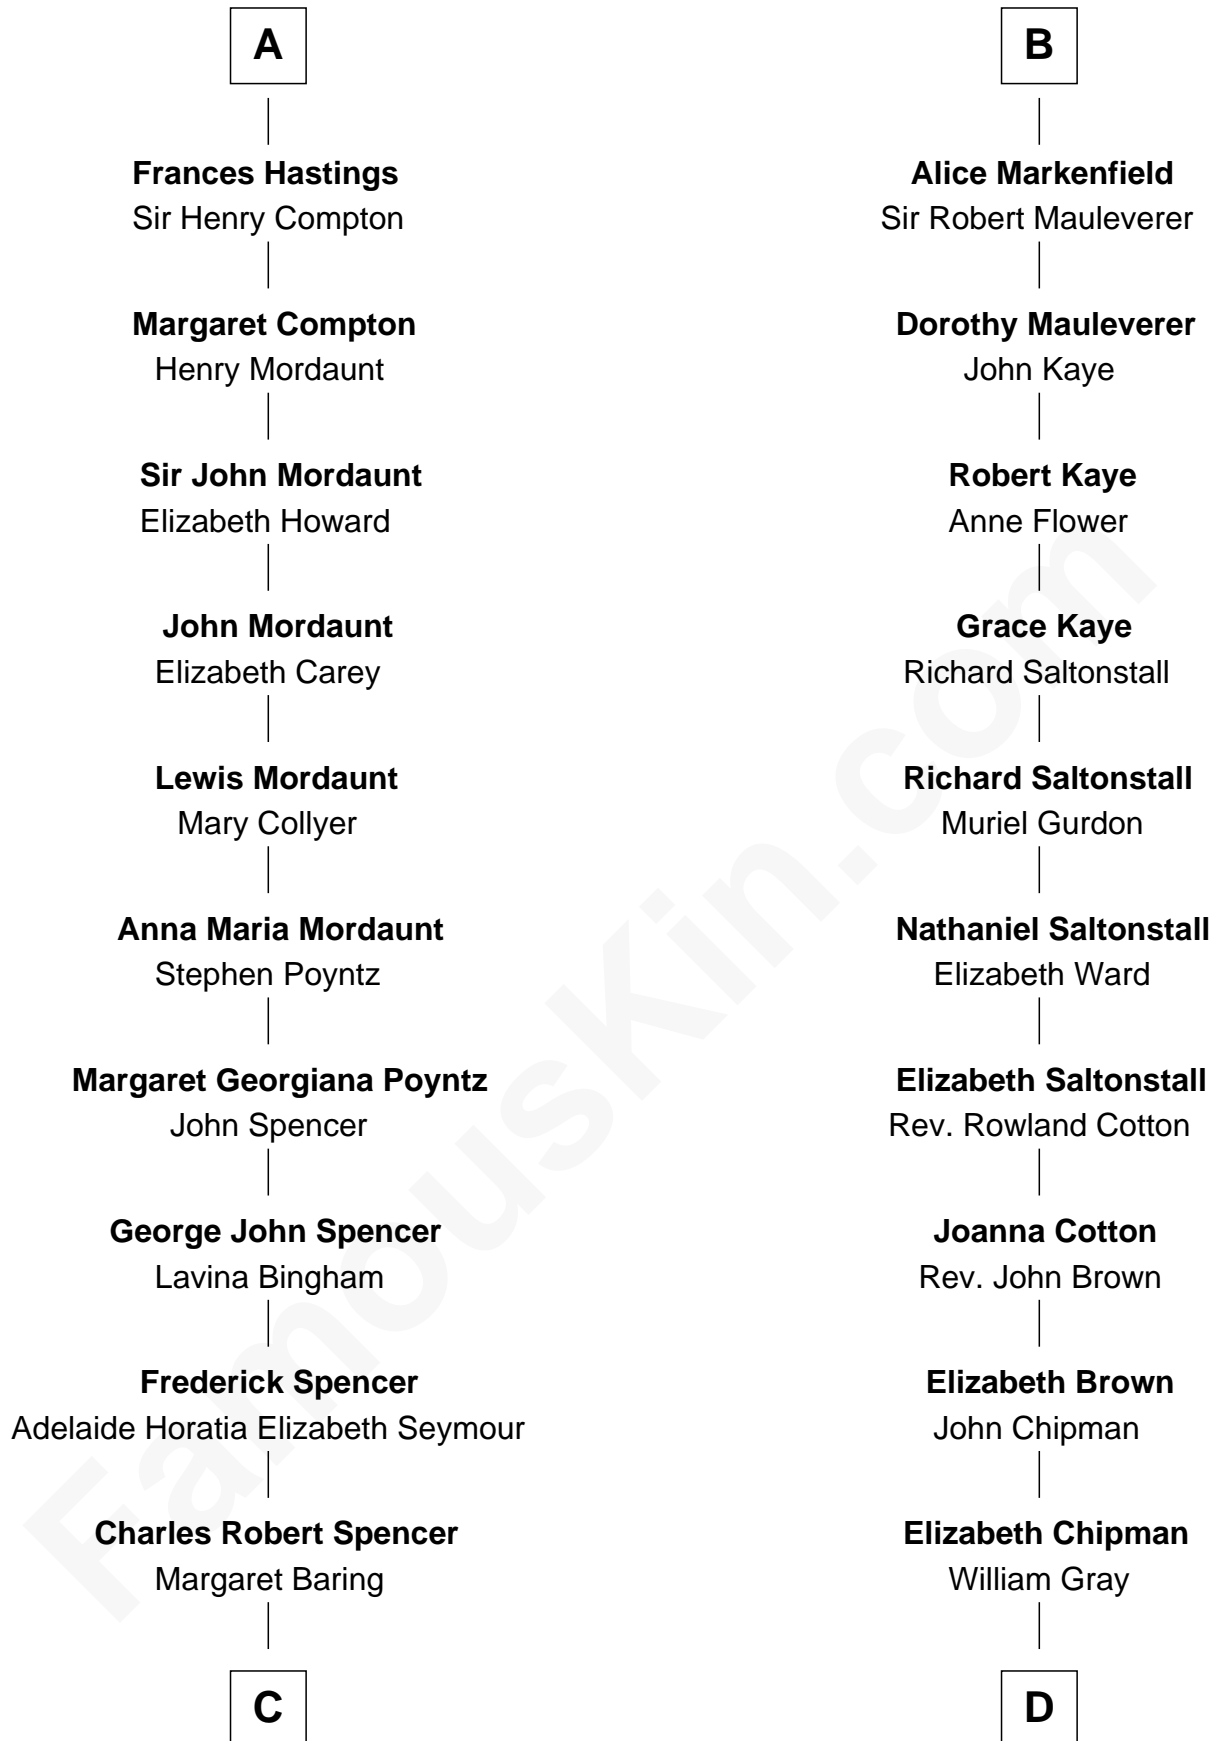

FamousKin.com Relationship Chart of

Princess Diana

Princess of Wales

18th cousin 1 time removed of

Horace Gray

U.S. Supreme Court Justice

Sir Henry de Percy

Eleanor de Arundel

FamousKin.com