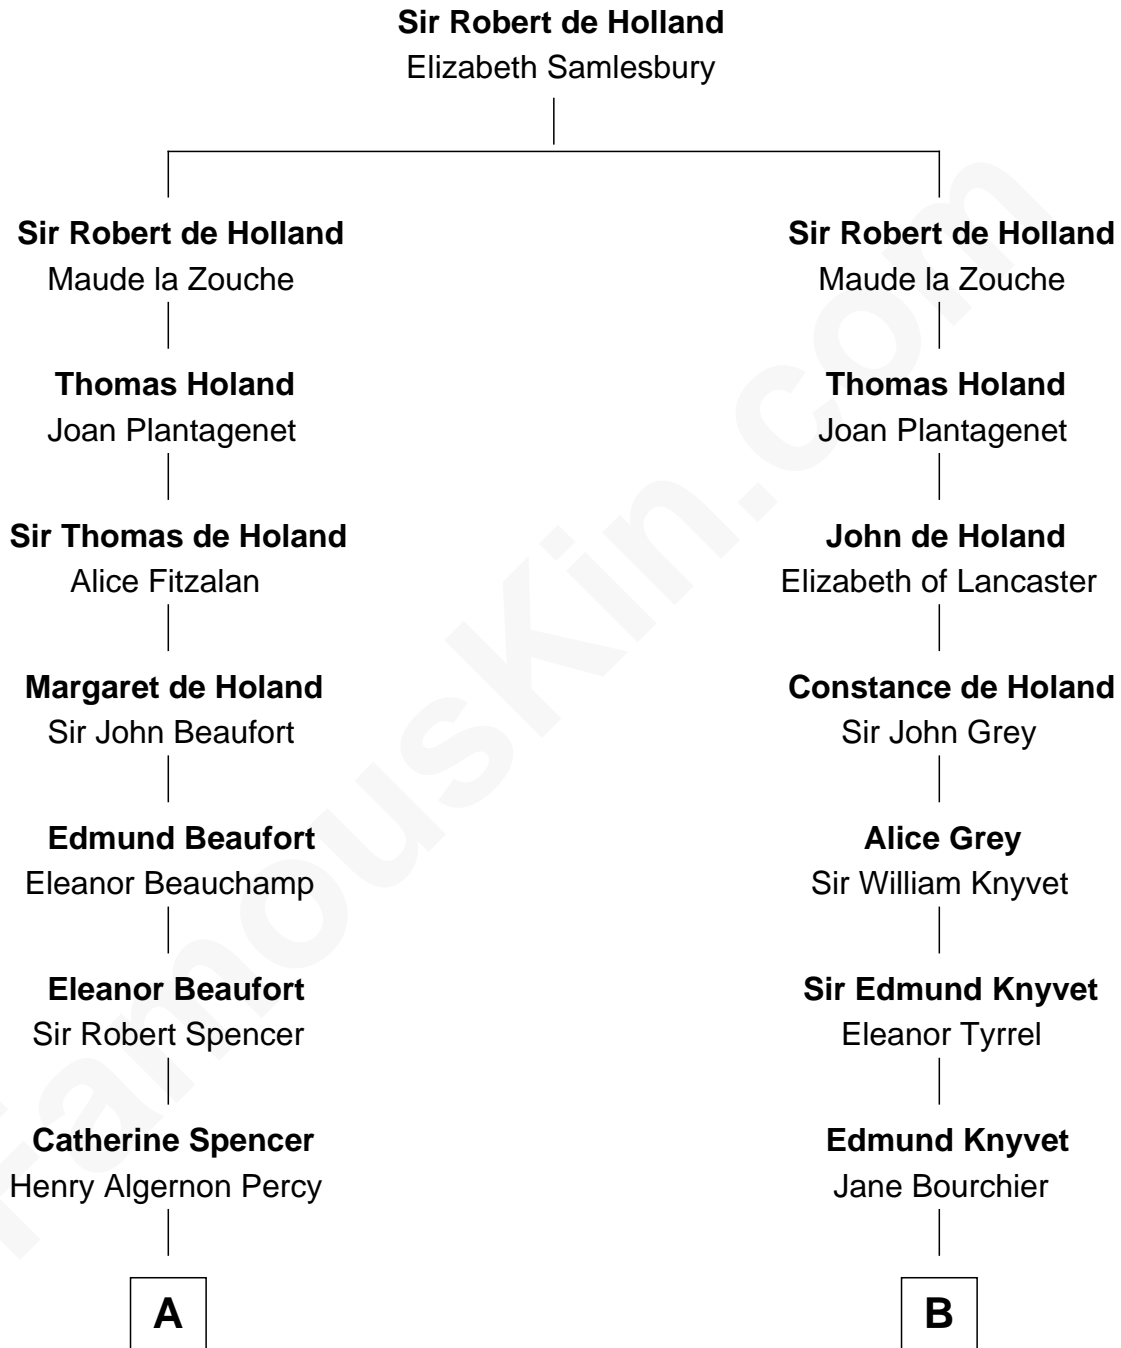

FamousKin.com

Relationship Chart of

Princess Diana

Princess of Wales

17th cousin 4 times removed of

Horace Gray
U.S. Supreme Court Justice

C

—
Frederick Spencer

Adelaide Horatia Elizabeth Seymour

—
Charles Robert Spencer

Margaret Baring

—
Albert Edward John Spencer

Cynthia Elinor Beatrix Hamilton

—
Edward John Spencer

Frances Ruth Burke Roche

—
Princess Diana