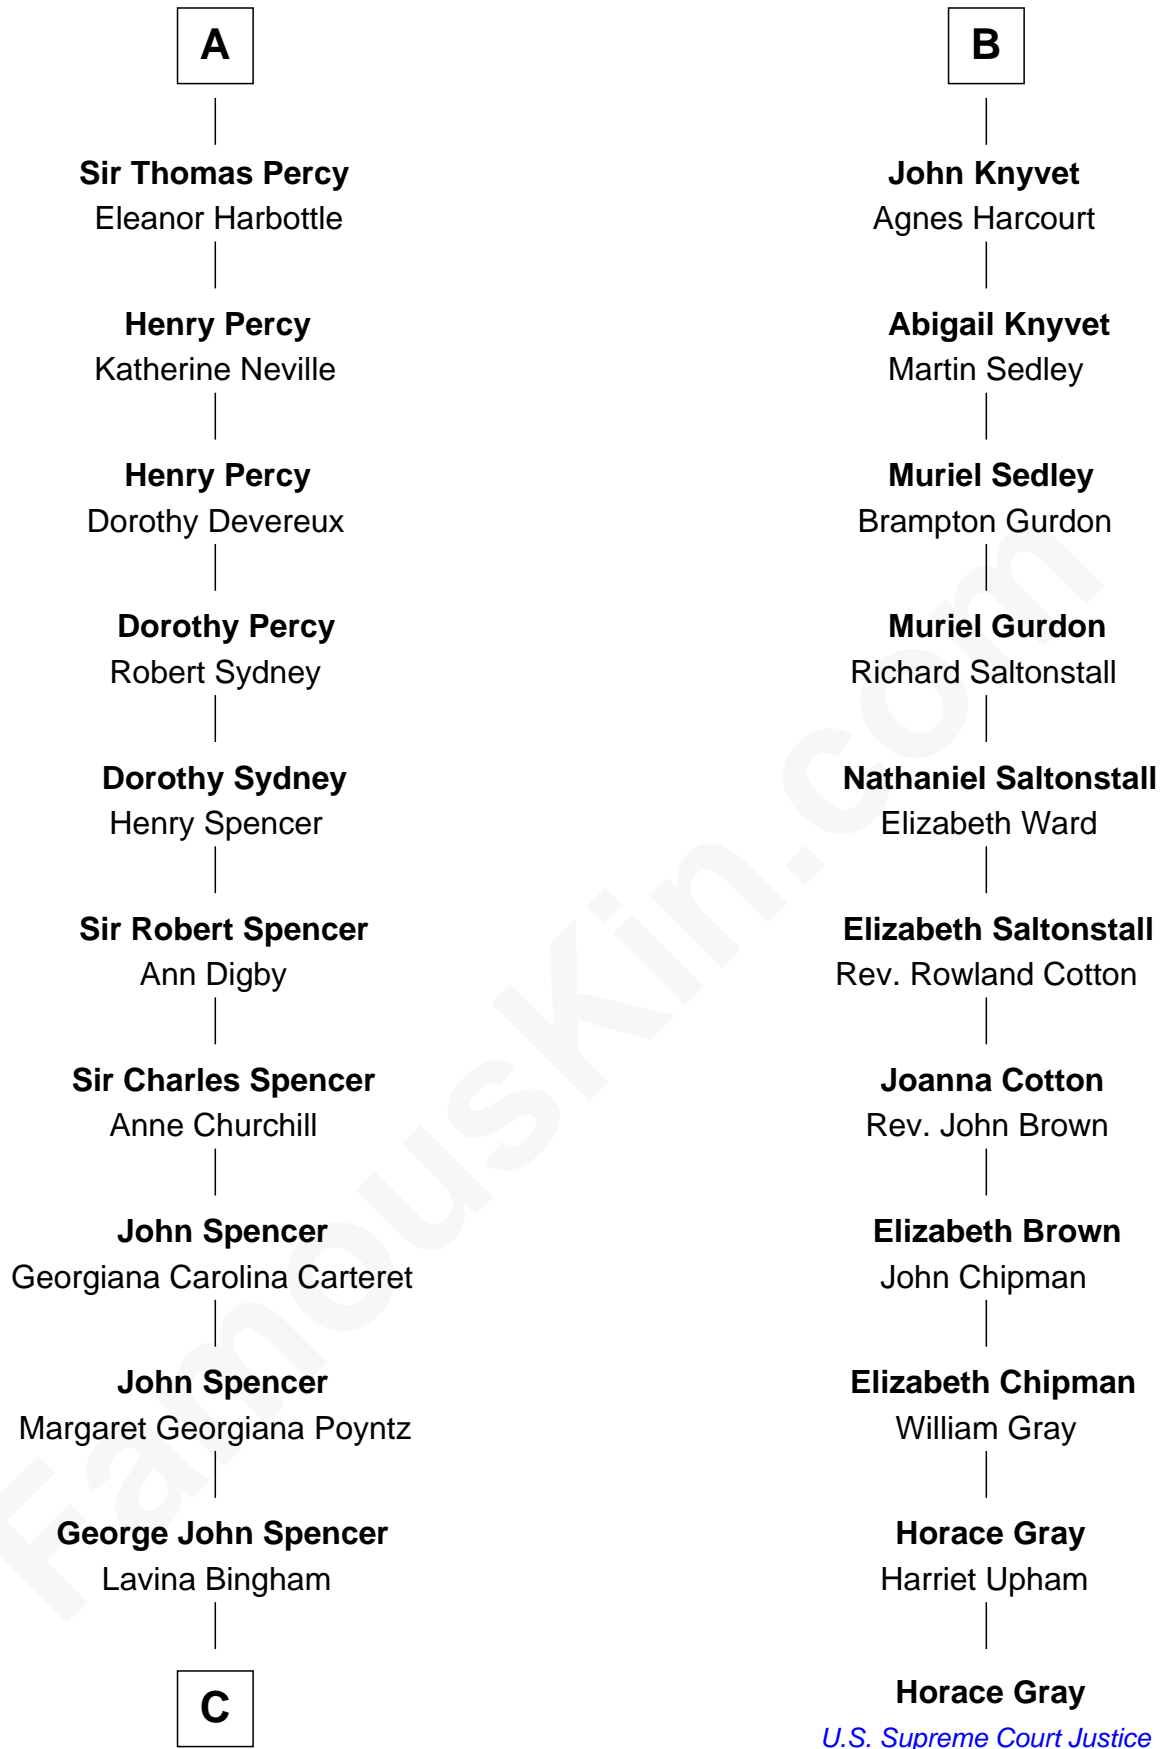

FamousKin.com

Relationship Chart of

Princess Diana

Princess of Wales

17th cousin 4 times removed of

Horace Gray
U.S. Supreme Court Justice

C

—
Frederick Spencer

Adelaide Horatia Elizabeth Seymour

—
Charles Robert Spencer

Margaret Baring

—
Albert Edward John Spencer

Cynthia Elinor Beatrix Hamilton

—
Edward John Spencer

Frances Ruth Burke Roche

—
Princess Diana

Princess of Wales

FamousKin.com