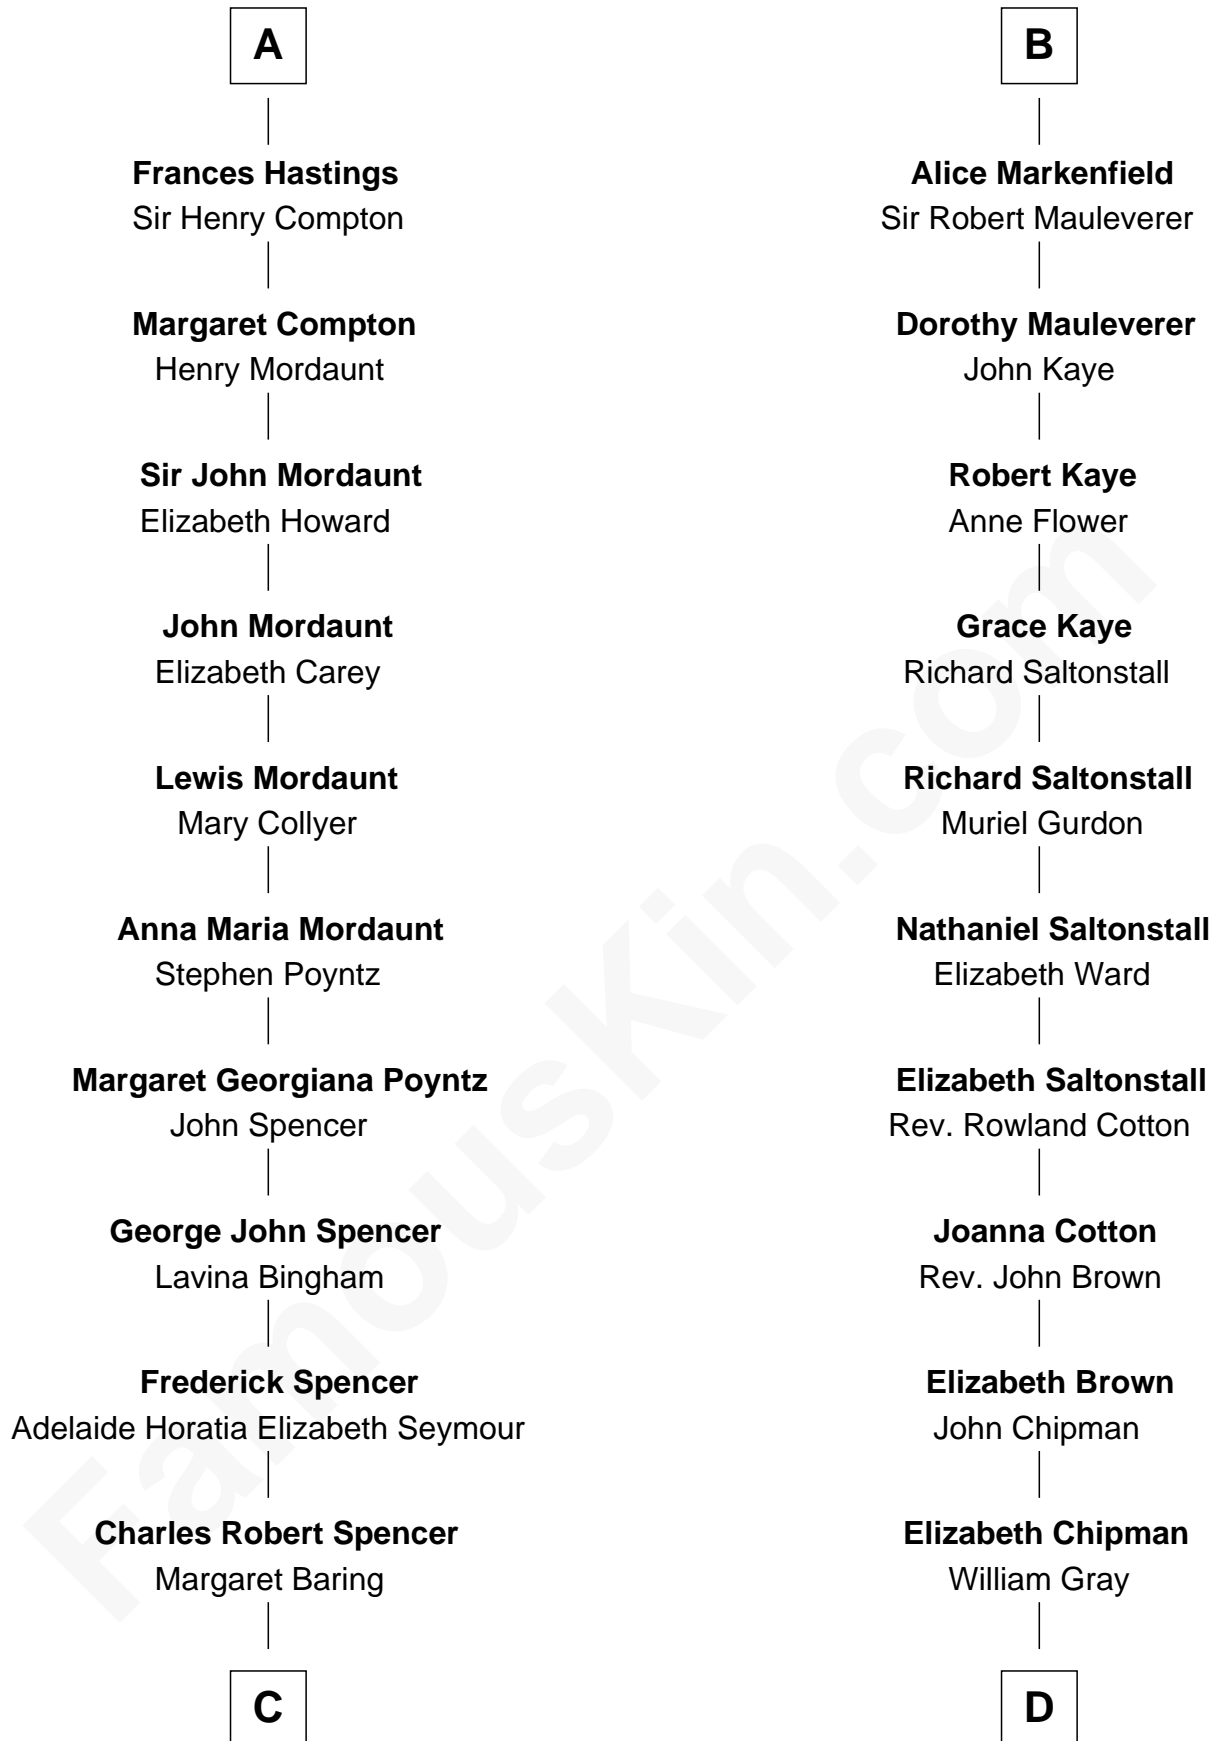

FamousKin.com Relationship Chart of

Princess Diana

Princess of Wales

18th cousin 1 time removed of

Horace Gray

U.S. Supreme Court Justice

C

Albert Edward John Spencer
Cynthia Elinor Beatrix Hamilton

Edward John Spencer
Frances Ruth Burke Roche

Princess Diana
Princess of Wales

D

Horace Gray
Harriet Upham

Horace Gray
U.S. Supreme Court Justice

FamousKin.com