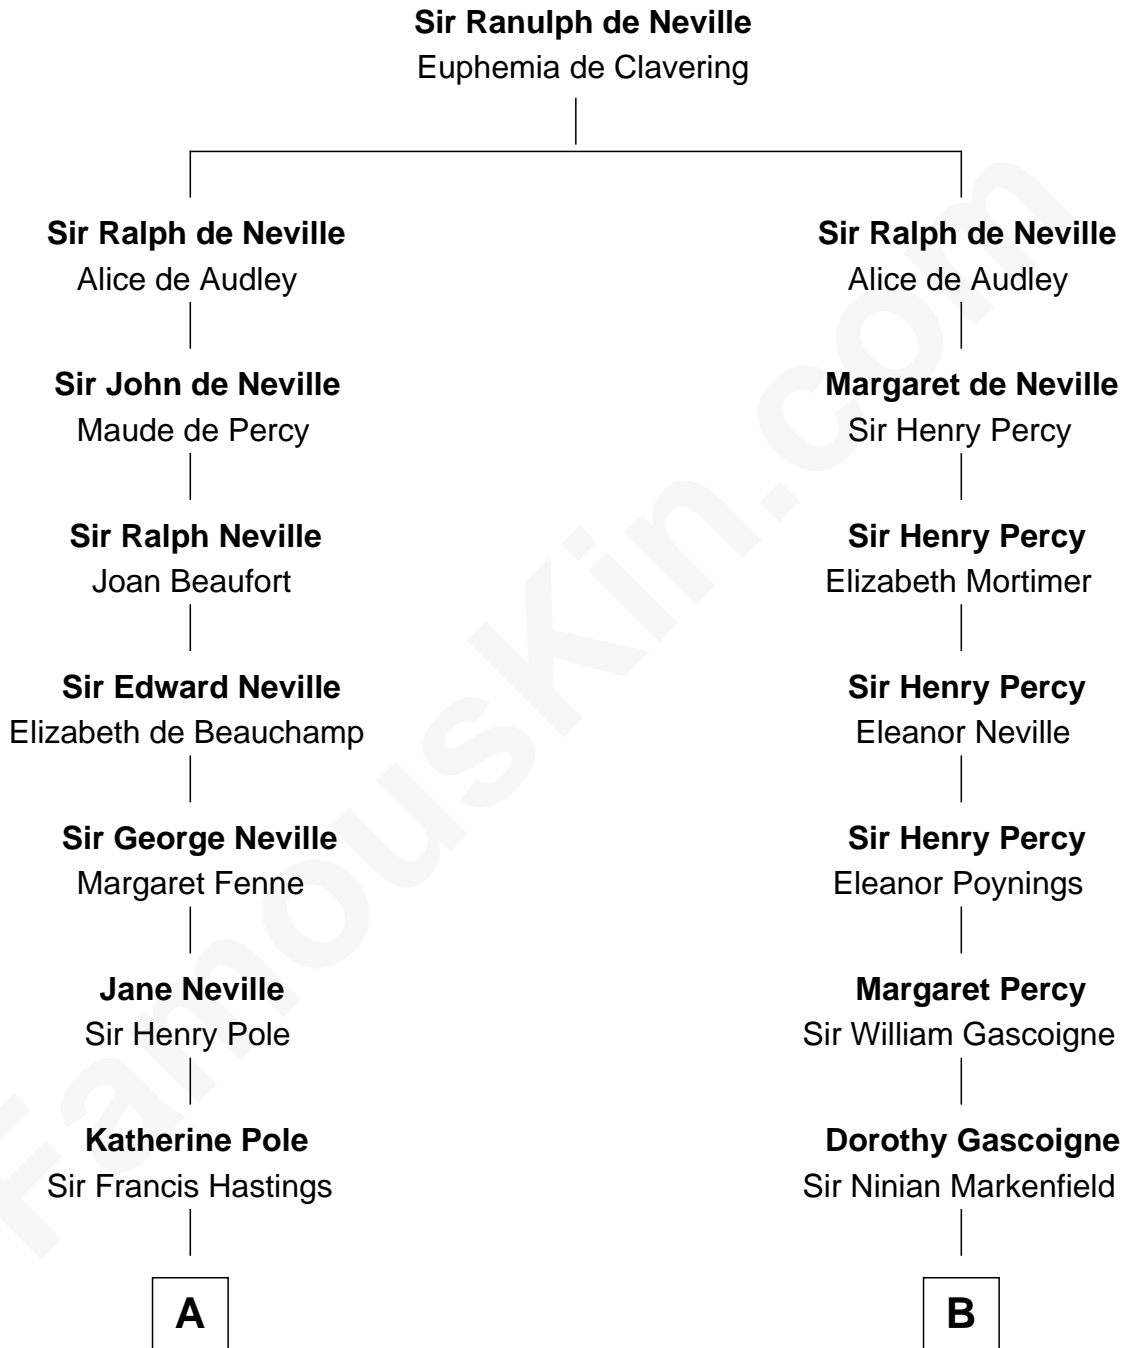

FamousKin.com Relationship Chart of

Princess Diana

Princess of Wales

18th cousin 1 time removed of

Horace Gray

U.S. Supreme Court Justice

C

Albert Edward John Spencer
Cynthia Elinor Beatrix Hamilton

Edward John Spencer
Frances Ruth Burke Roche

Princess Diana
Princess of Wales

D

Horace Gray
Harriet Upham

Horace Gray
U.S. Supreme Court Justice

FamousKin.com