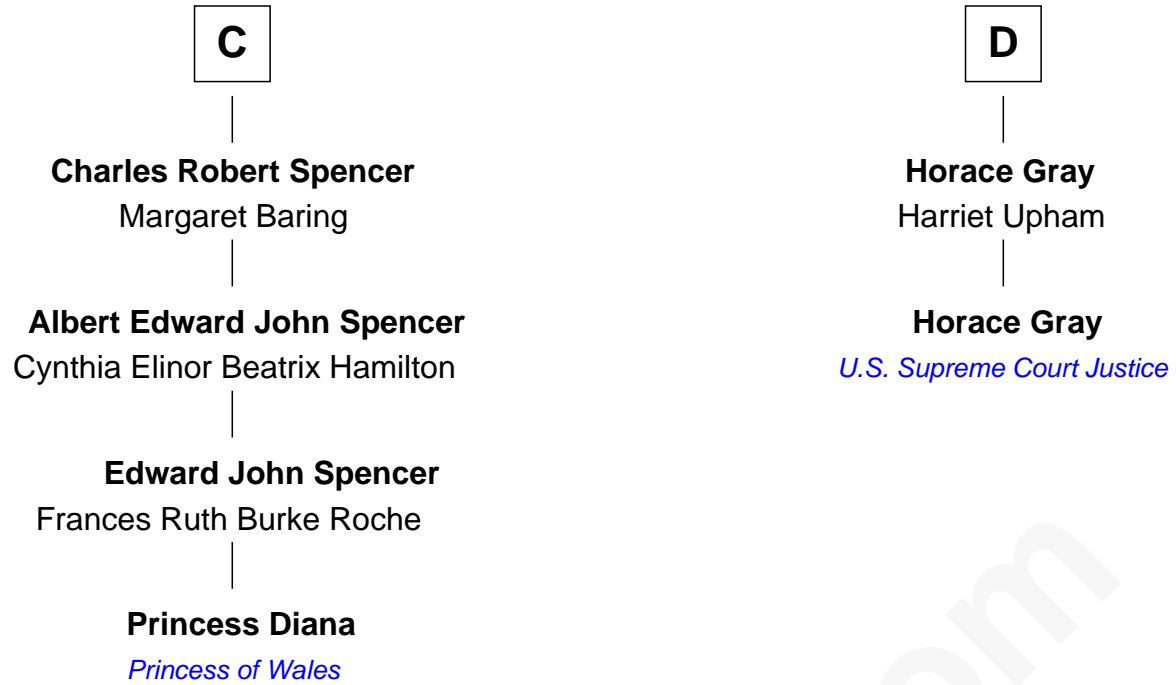

## Relationship Chart of

### Princess Diana

*Princess of Wales*

18th cousin 2 times removed of

**Horace Gray**  
*U.S. Supreme Court Justice*

**Sir Patrick de Chaworth**  
Isabella de Beauchamp

FamousKin.com