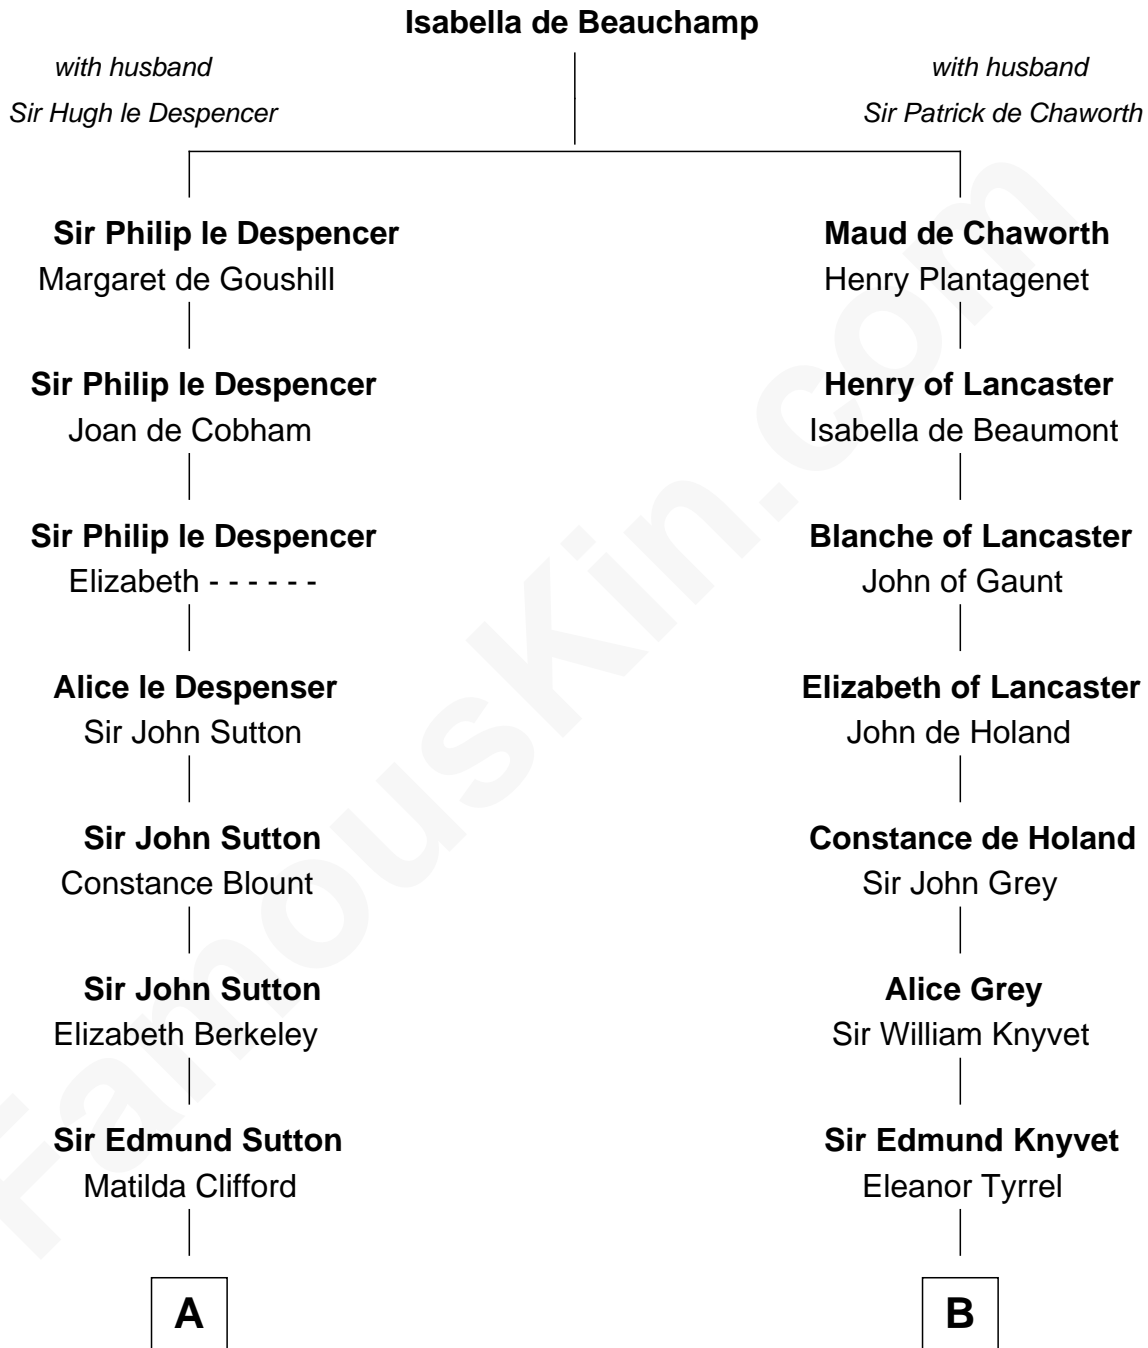

## Relationship Chart of

### Princess Diana

*Princess of Wales*

18th cousin 2 times removed of

### Horace Gray

*U.S. Supreme Court Justice*

FamousKin.com