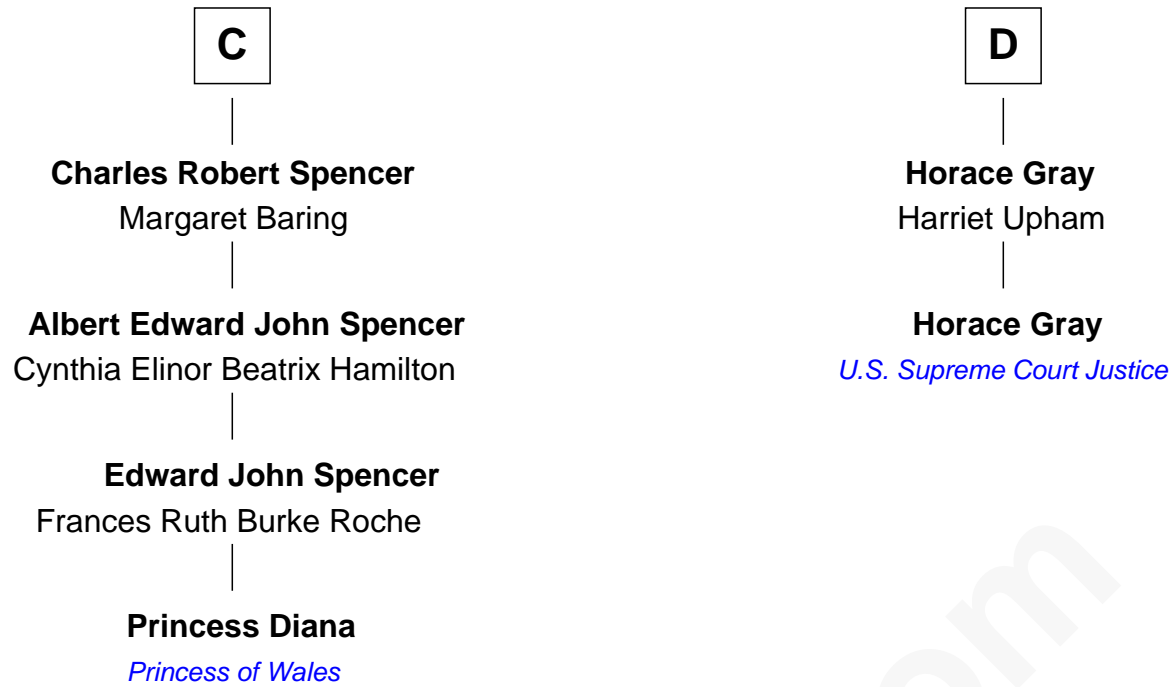

## Relationship Chart of

### Princess Diana

*Princess of Wales*

18th cousin 2 times removed of

### Horace Gray

*U.S. Supreme Court Justice*

FamousKin.com