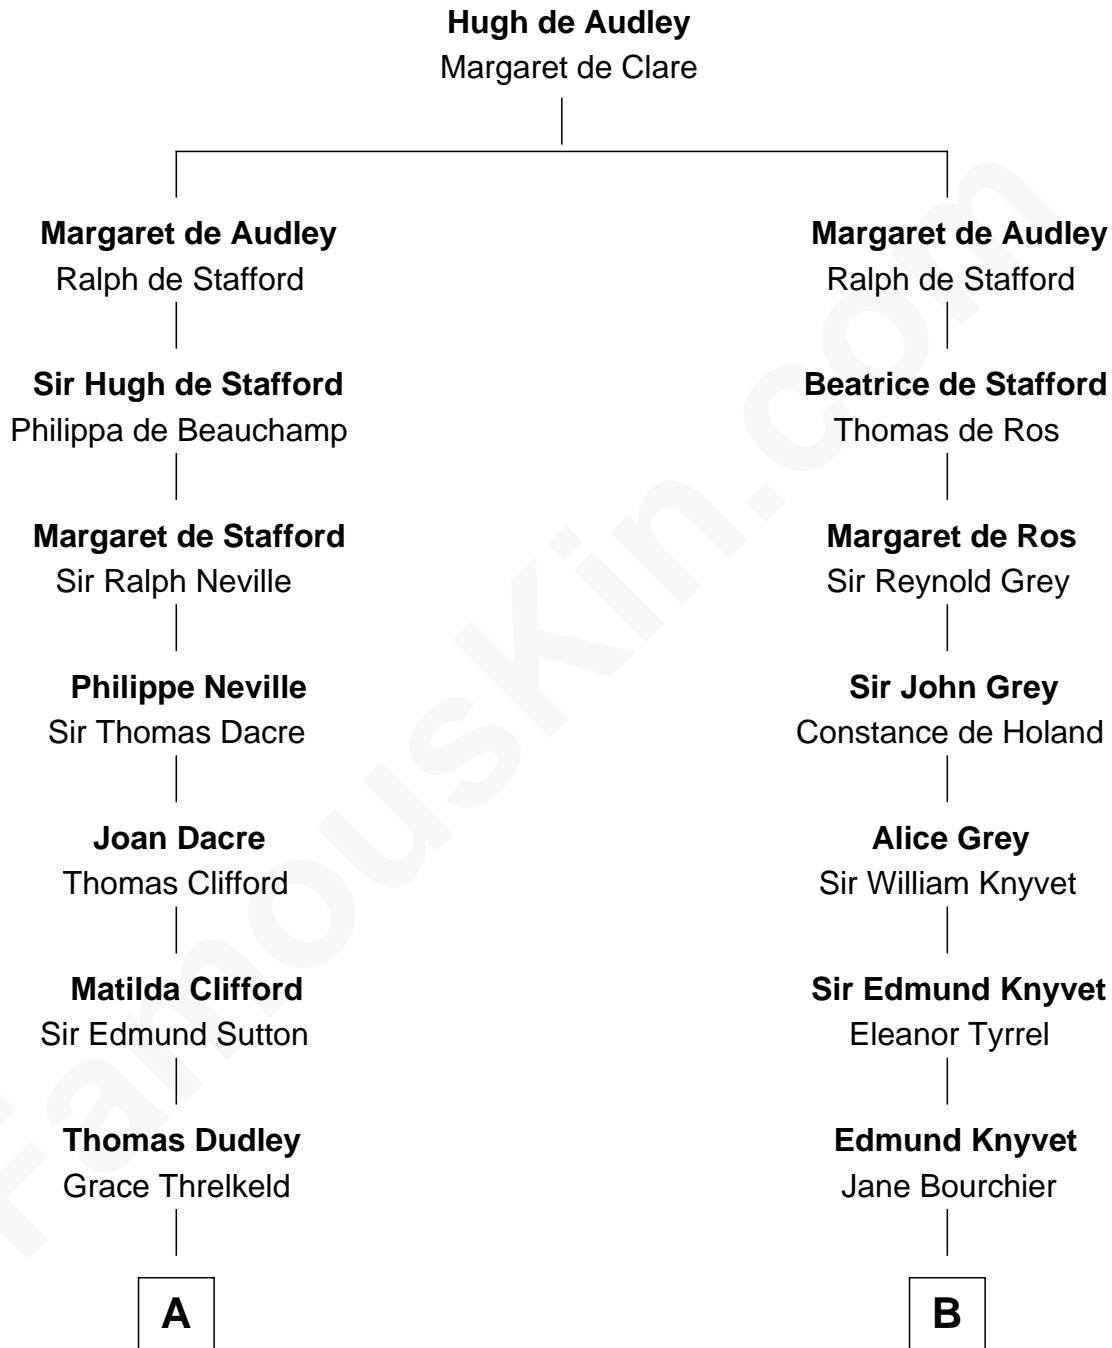

FamousKin.com Relationship Chart of

Princess Diana

Princess of Wales

17th cousin 2 times removed of

Horace Gray

U.S. Supreme Court Justice

C

—
Albert Edward John Spencer
Cynthia Elinor Beatrix Hamilton

—
Edward John Spencer
Frances Ruth Burke Roche

—
Princess Diana
Princess of Wales

FamousKin.com