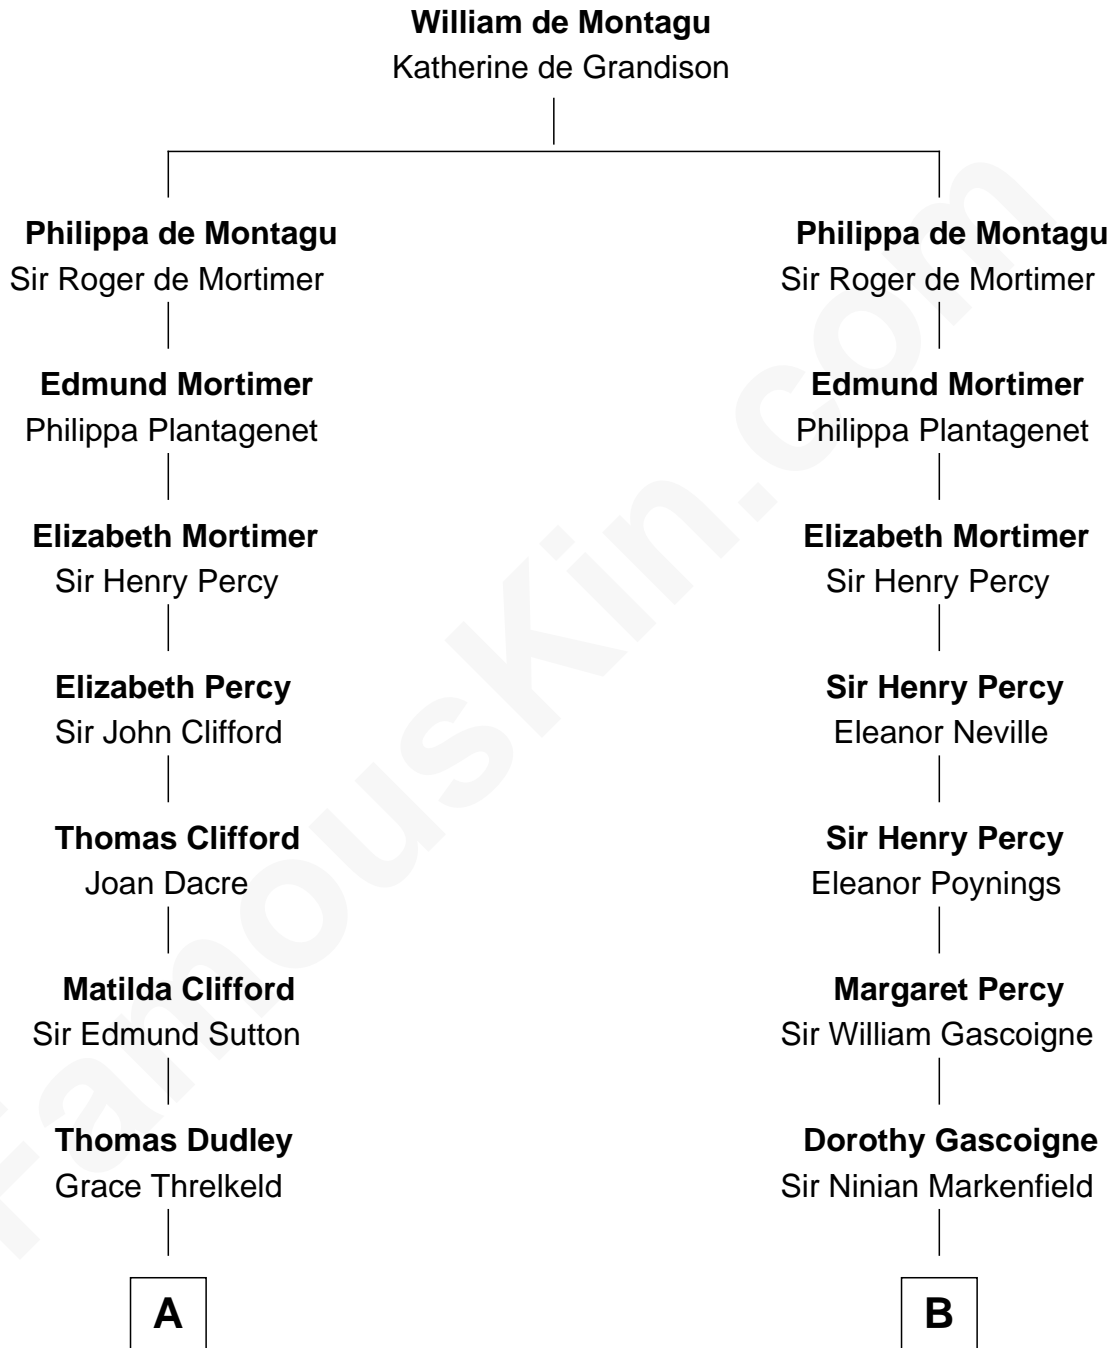

# FamousKin.com Relationship Chart of

**Princess Diana**

*Princess of Wales*

18th cousin 1 time removed of

**Horace Gray**

*U.S. Supreme Court Justice*

FamousKin.com