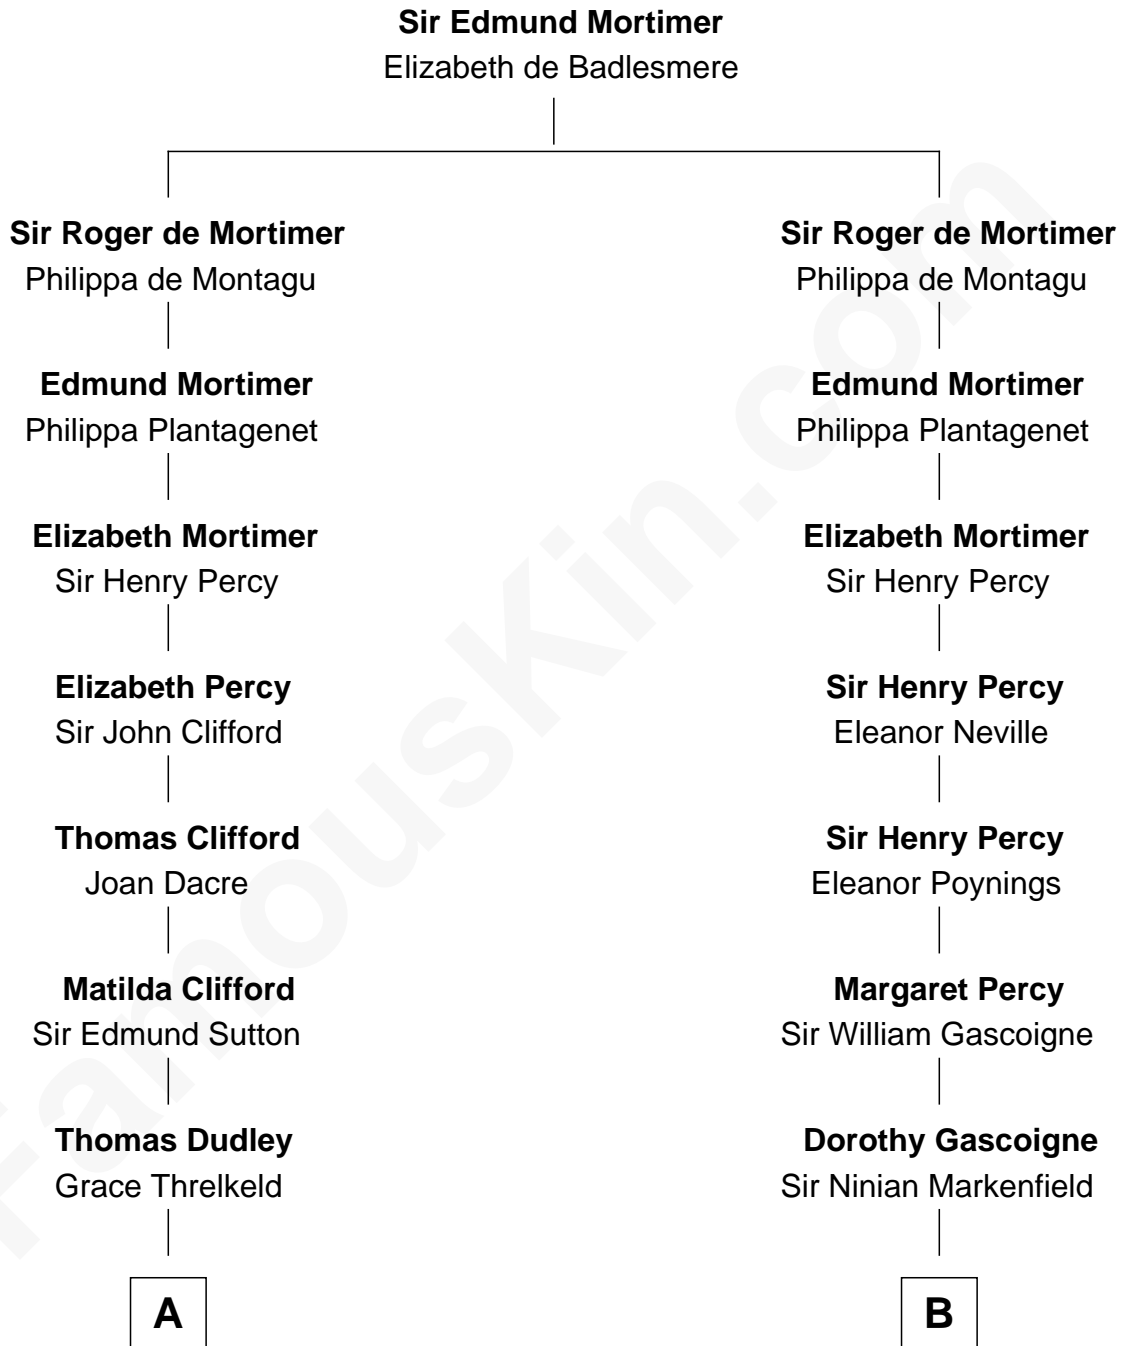

FamousKin.com Relationship Chart of

Princess Diana

Princess of Wales

18th cousin 1 time removed of

Horace Gray

U.S. Supreme Court Justice

C

Albert Edward John Spencer
Cynthia Elinor Beatrix Hamilton

Edward John Spencer
Frances Ruth Burke Roche

Princess Diana
Princess of Wales

D

Horace Gray
Harriet Upham

Horace Gray
U.S. Supreme Court Justice

FamousKin.com