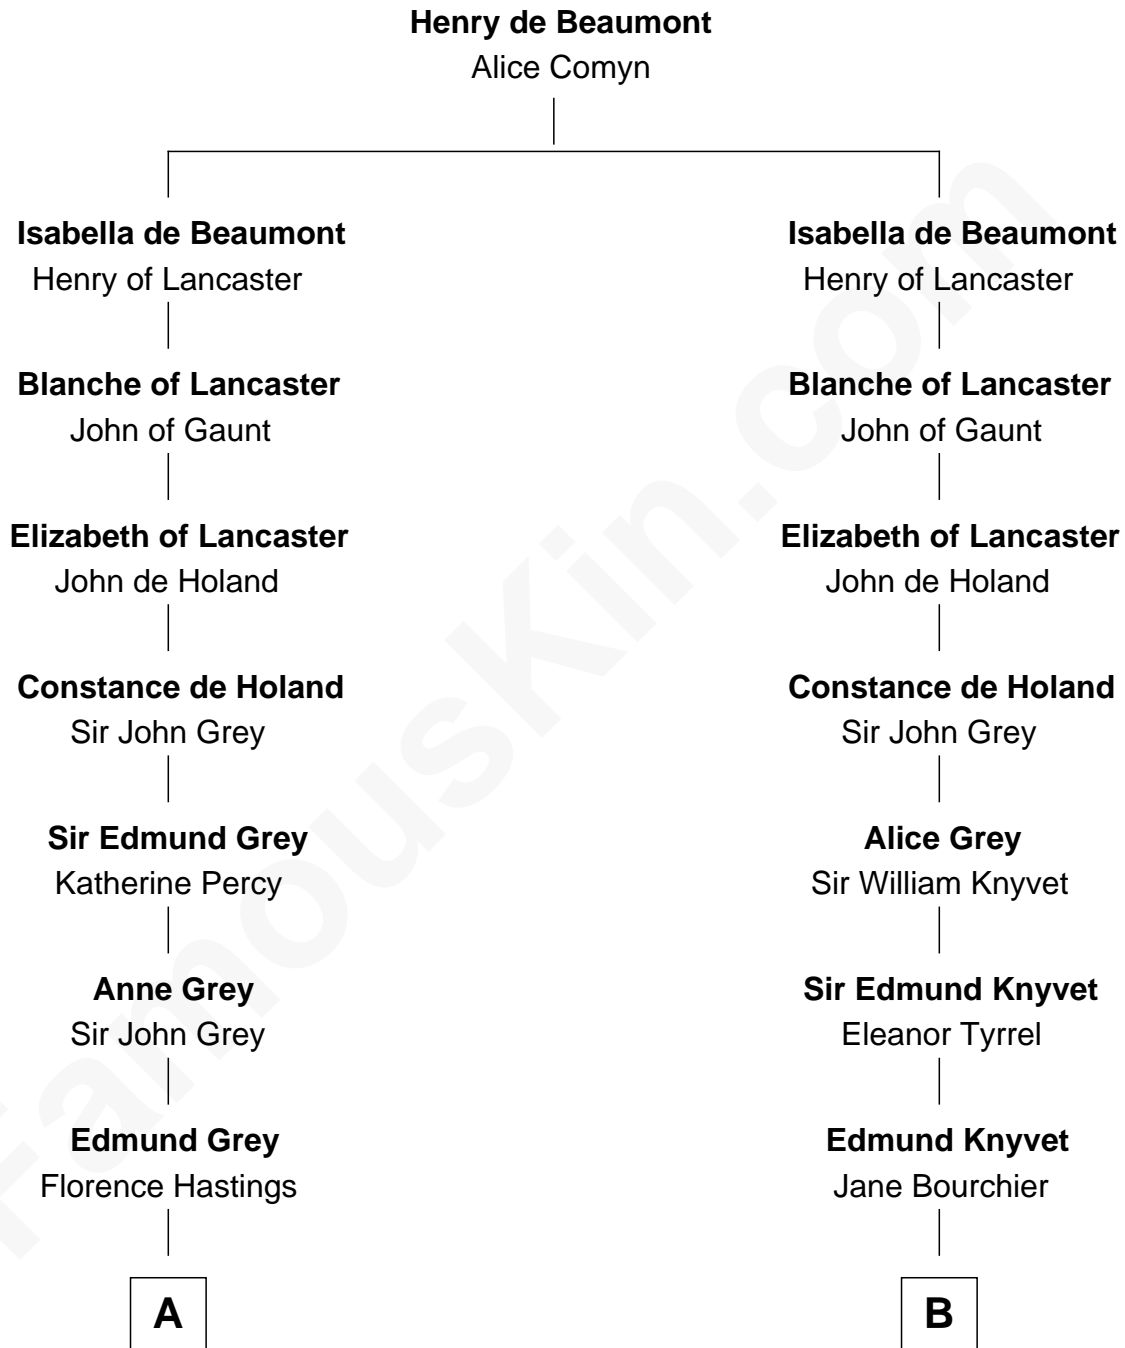

# FamousKin.com Relationship Chart of

**Princess Diana**

*Princess of Wales*

17th cousin 4 times removed of

**Horace Gray**

*U.S. Supreme Court Justice*

**C**

—  
**Frederick Spencer**

Adelaide Horatia Elizabeth Seymour

—  
**Charles Robert Spencer**

Margaret Baring

—  
**Albert Edward John Spencer**

Cynthia Elinor Beatrix Hamilton

—  
**Edward John Spencer**

Frances Ruth Burke Roche

—  
**Princess Diana**

*Princess of Wales*

FamousKin.com