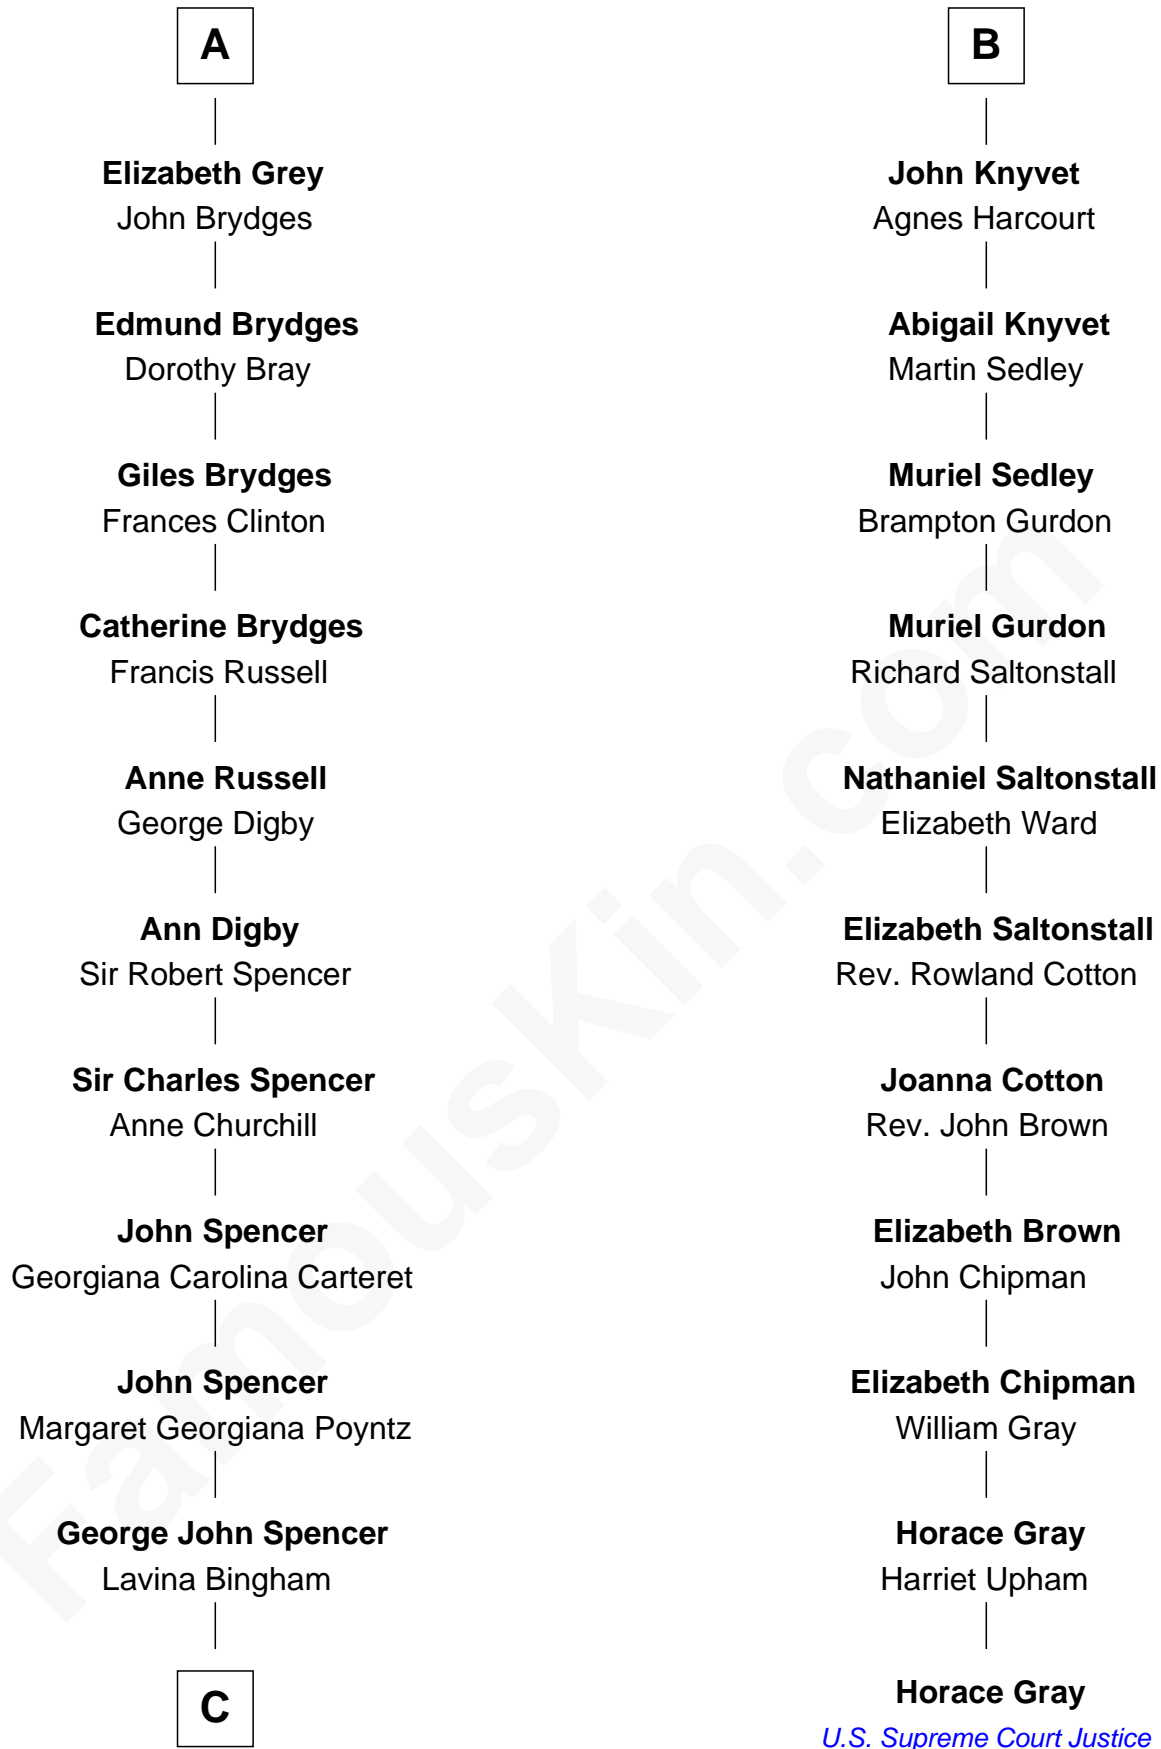

# FamousKin.com Relationship Chart of

**Princess Diana**

*Princess of Wales*

17th cousin 4 times removed of

**Horace Gray**

*U.S. Supreme Court Justice*

**C**

—  
**Frederick Spencer**

Adelaide Horatia Elizabeth Seymour

—  
**Charles Robert Spencer**

Margaret Baring

—  
**Albert Edward John Spencer**

Cynthia Elinor Beatrix Hamilton

—  
**Edward John Spencer**

Frances Ruth Burke Roche

—  
**Princess Diana**

*Princess of Wales*

FamousKin.com