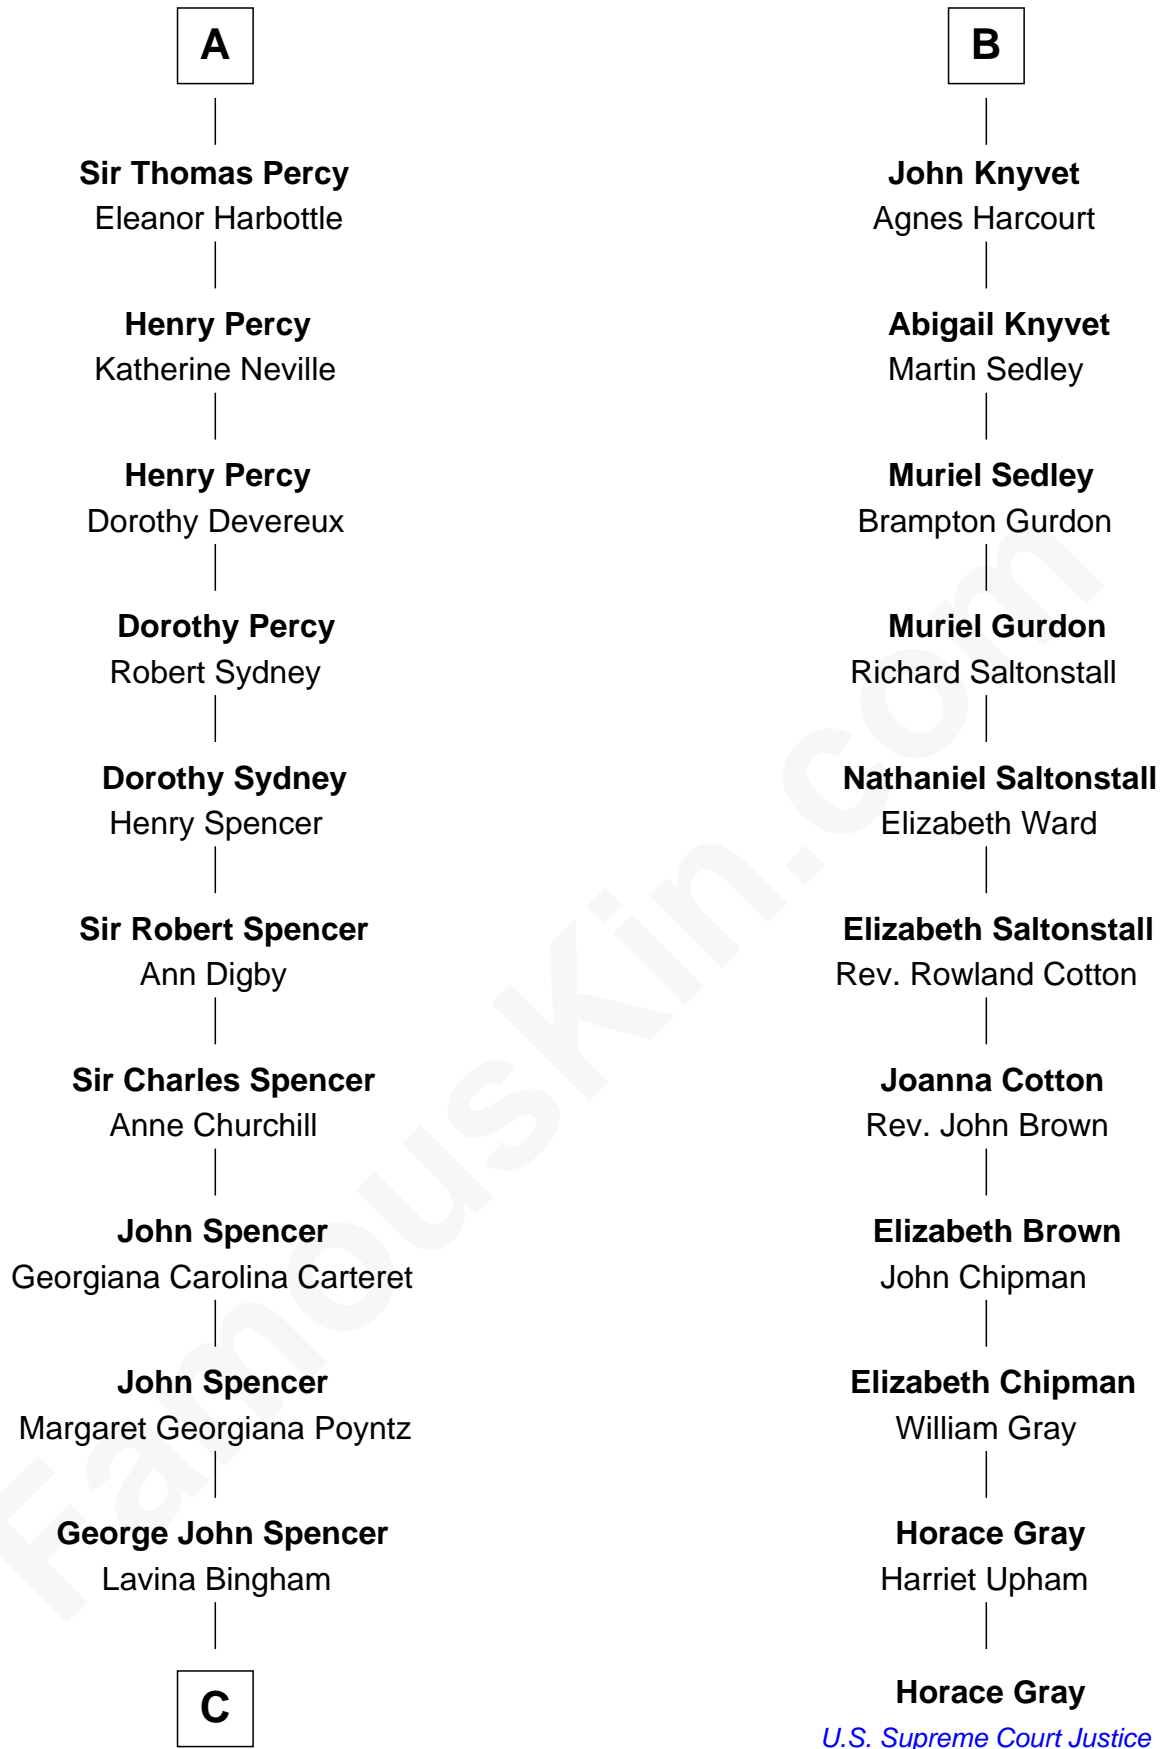

FamousKin.com Relationship Chart of

Princess Diana

Princess of Wales

17th cousin 4 times removed of

Horace Gray

U.S. Supreme Court Justice

Sir Alan la Zouche

Eleanor de Segrave

C

—
Frederick Spencer

Adelaide Horatia Elizabeth Seymour

—
Charles Robert Spencer

Margaret Baring

—
Albert Edward John Spencer

Cynthia Elinor Beatrix Hamilton

—
Edward John Spencer

Frances Ruth Burke Roche

—
Princess Diana

Princess of Wales

FamousKin.com