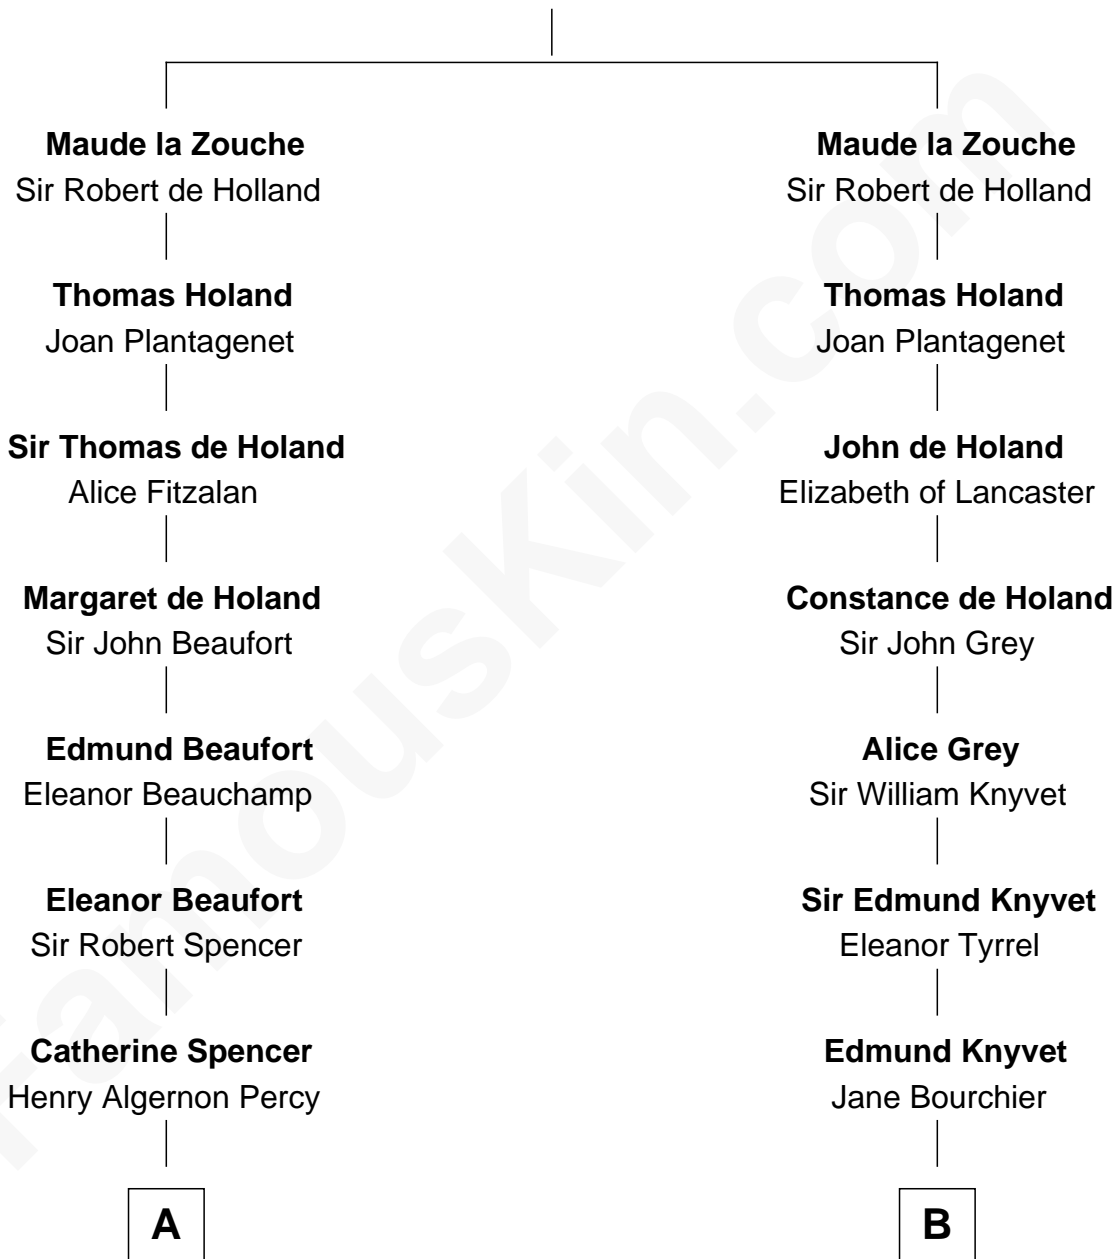

FamousKin.com Relationship Chart of

Princess Diana

Princess of Wales

17th cousin 4 times removed of

Horace Gray

U.S. Supreme Court Justice

Sir Alan la Zouche

Eleanor de Segrave

C

—
Frederick Spencer

Adelaide Horatia Elizabeth Seymour

—
Charles Robert Spencer

Margaret Baring

—
Albert Edward John Spencer

Cynthia Elinor Beatrix Hamilton

—
Edward John Spencer

Frances Ruth Burke Roche

—
Princess Diana

Princess of Wales

FamousKin.com