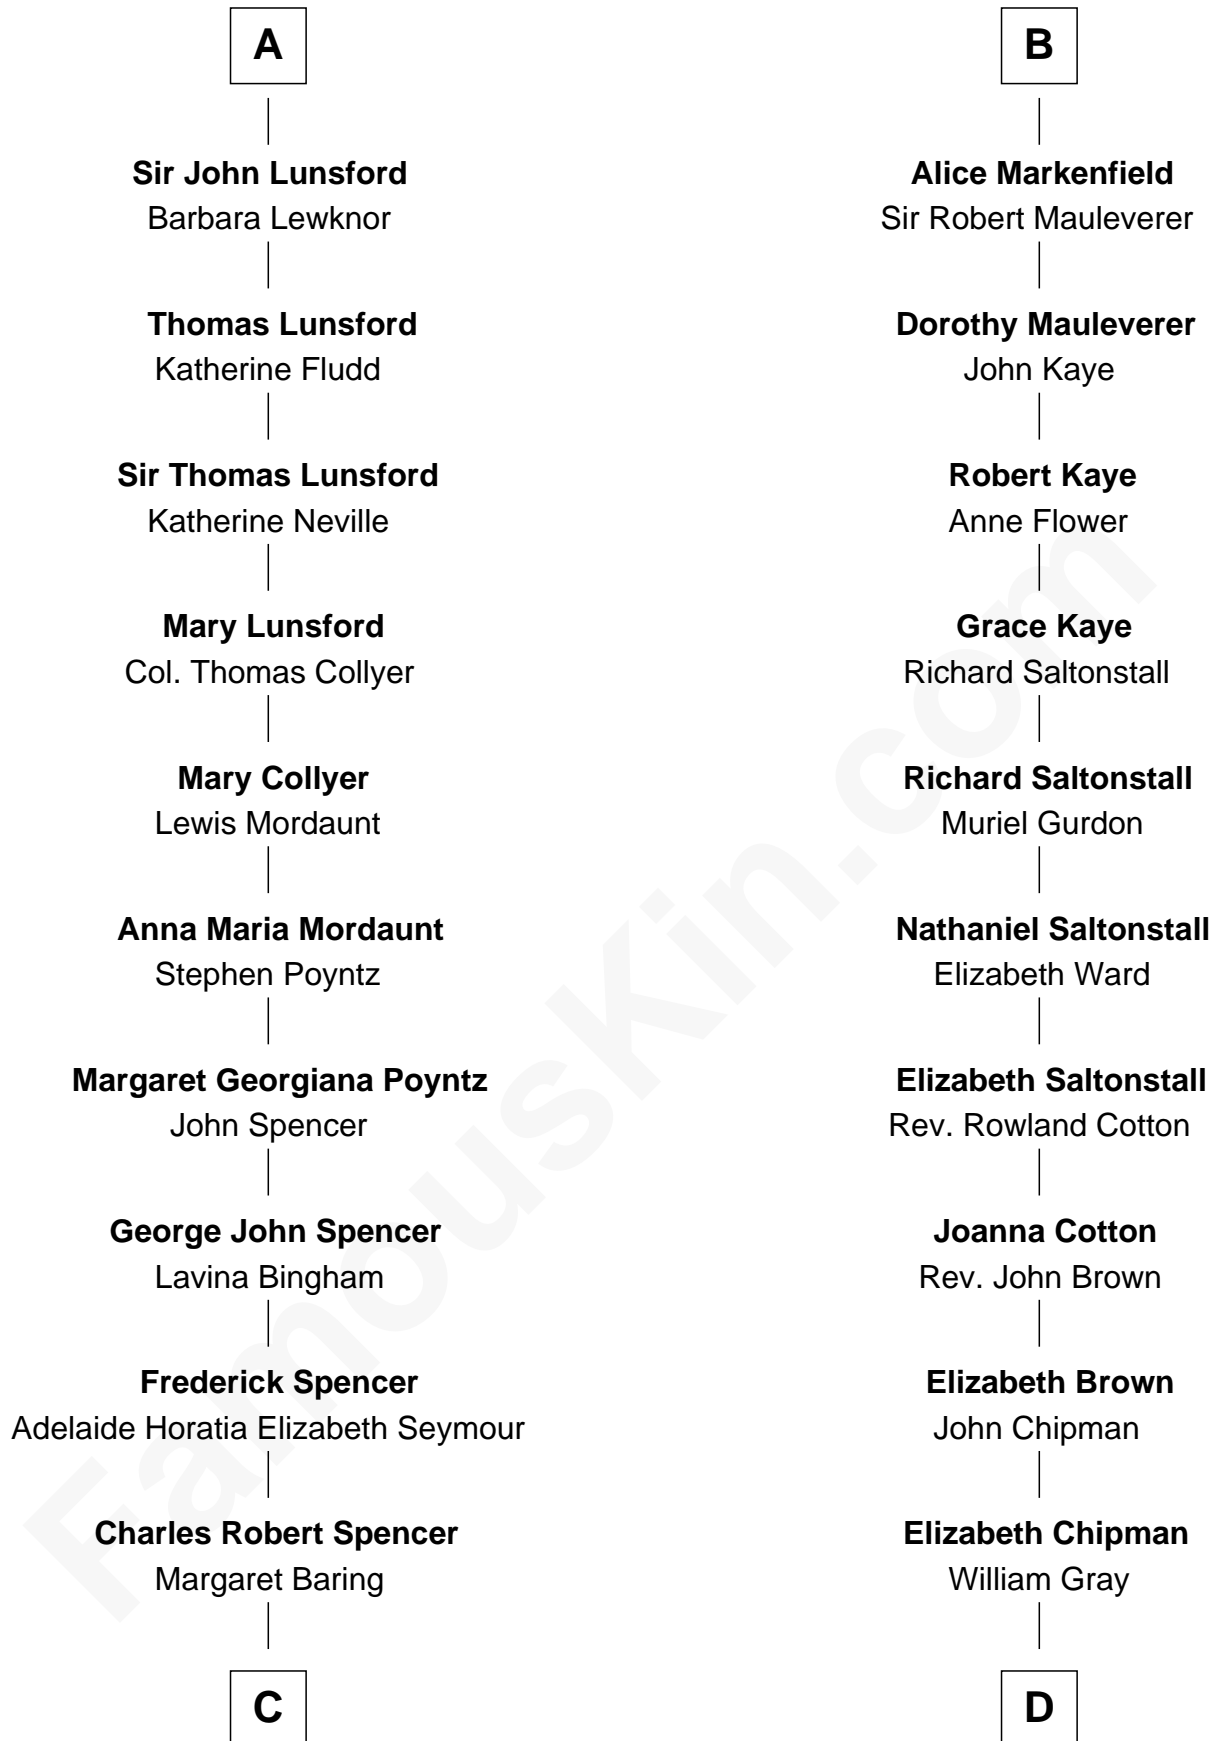

FamousKin.com Relationship Chart of

Princess Diana

Princess of Wales

18th cousin 1 time removed of

Horace Gray

U.S. Supreme Court Justice

C

Albert Edward John Spencer
Cynthia Elinor Beatrix Hamilton

Edward John Spencer
Frances Ruth Burke Roche

Princess Diana
Princess of Wales

D

Horace Gray
Harriet Upham

Horace Gray
U.S. Supreme Court Justice

FamousKin.com