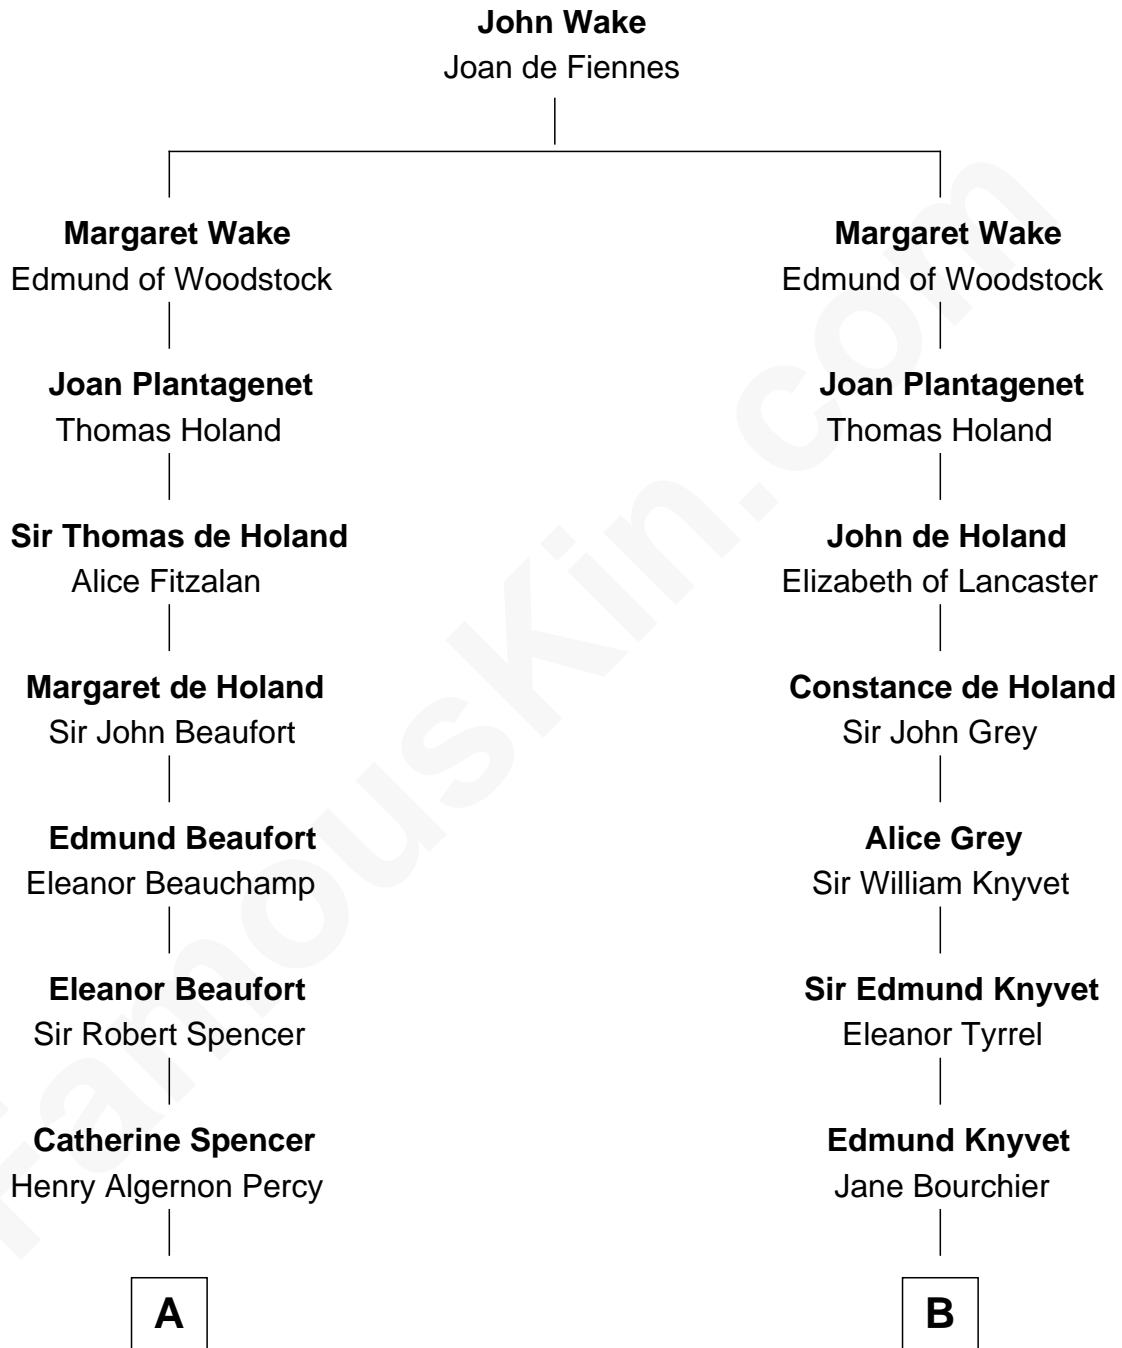

FamousKin.com

Relationship Chart of

Princess Diana

Princess of Wales

17th cousin 4 times removed of

Horace Gray
U.S. Supreme Court Justice

C

—
Frederick Spencer

Adelaide Horatia Elizabeth Seymour

—
Charles Robert Spencer

Margaret Baring

—
Albert Edward John Spencer

Cynthia Elinor Beatrix Hamilton

—
Edward John Spencer

Frances Ruth Burke Roche

—
Princess Diana

Princess of Wales

FamousKin.com