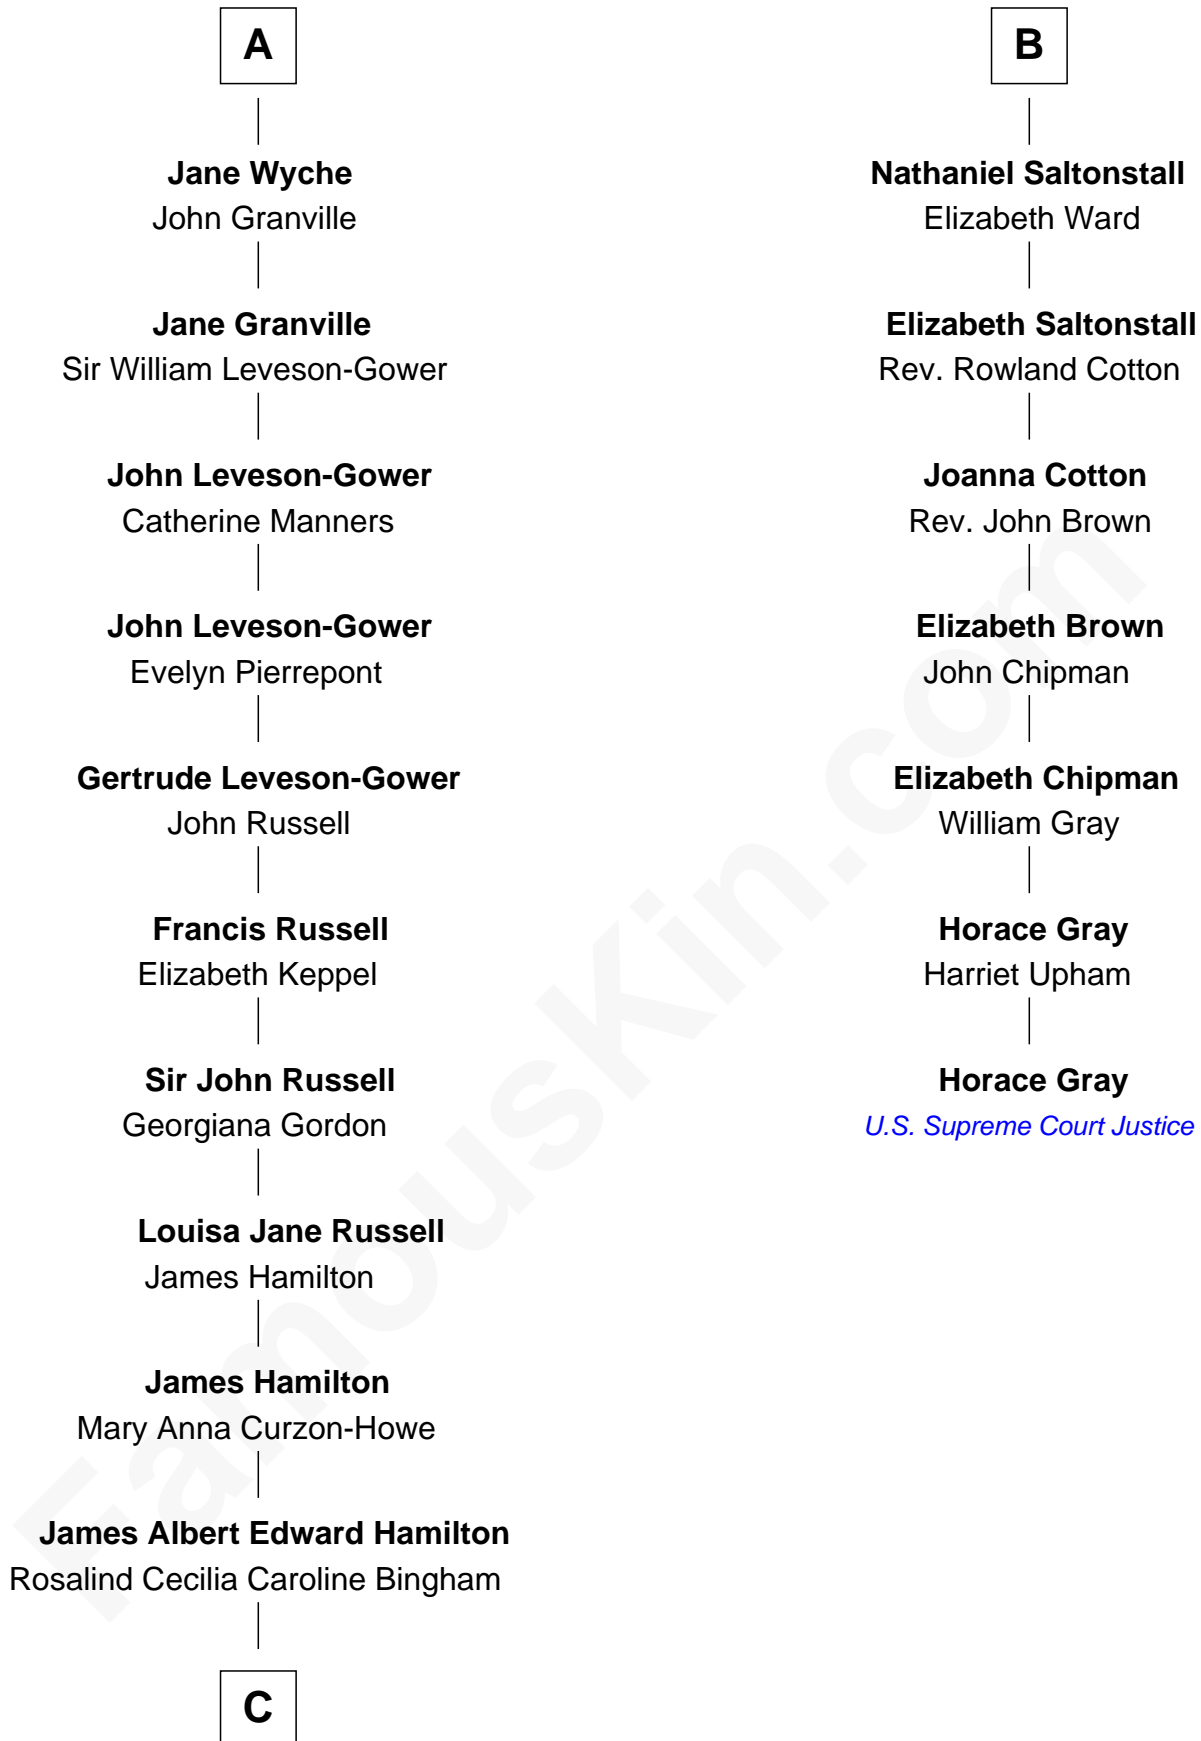

FamousKin.com Relationship Chart of

Princess Diana

Princess of Wales

13th cousin 6 times removed of

Horace Gray

U.S. Supreme Court Justice

Thomas Stonor

Joan de la Pole