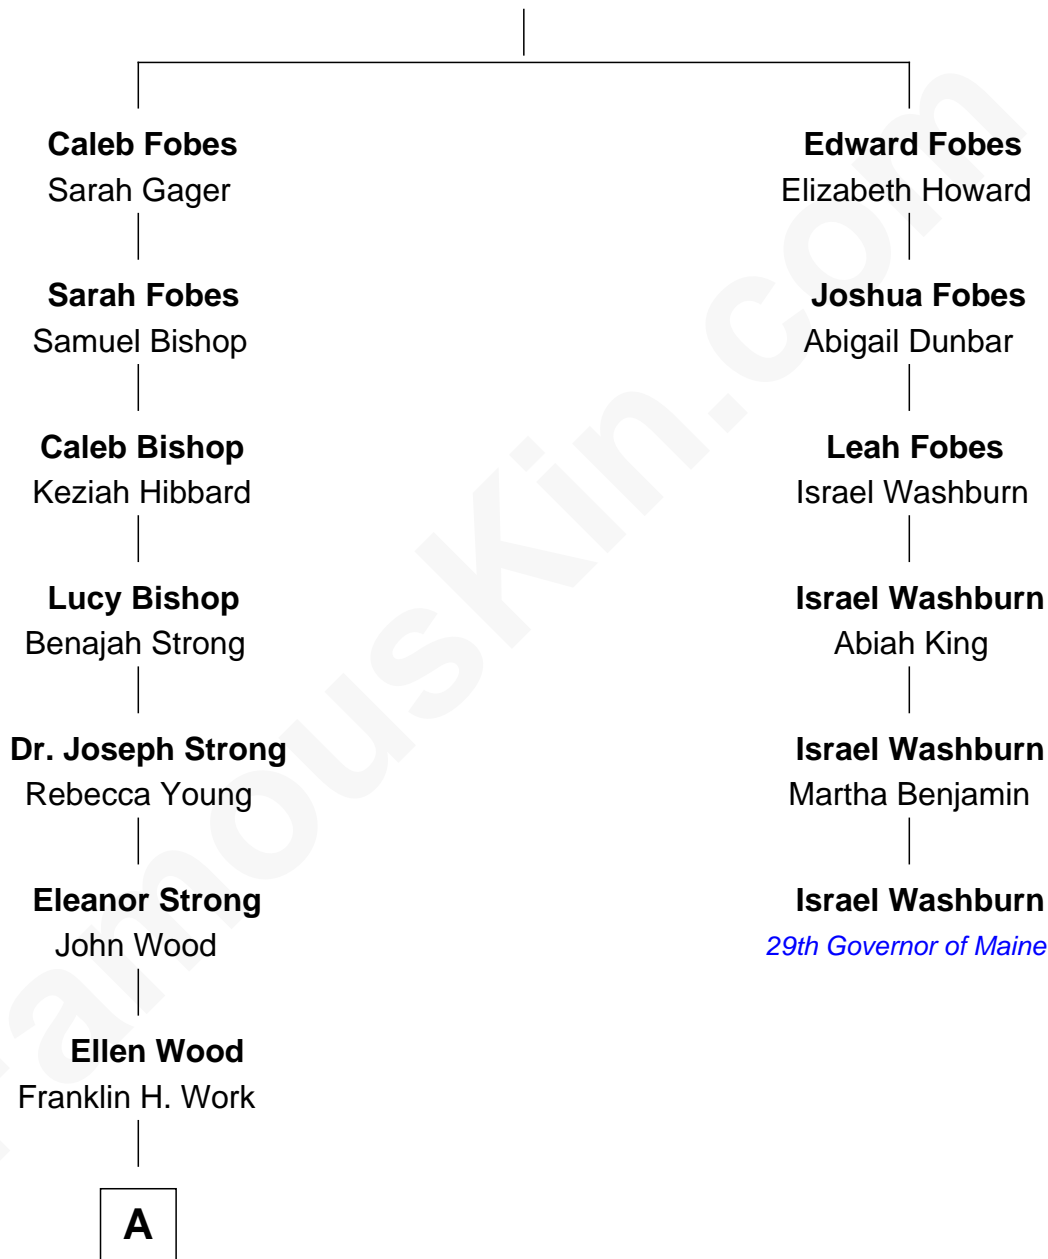

FamousKin.com Relationship Chart of

Princess Diana

Princess of Wales

5th cousin 5 times removed of

Israel Washburn

29th Governor of Maine

John Fobes
Constant Mitchell

A

—
Frances Eleanor Work
James Boothby Burke Roche

—
Edmund Maurice Burke Roche
Ruth Sylvia Gill

—
Frances Ruth Burke Roche
Edward John Spencer

—
Princess Diana
Princess of Wales

FamousKin.com