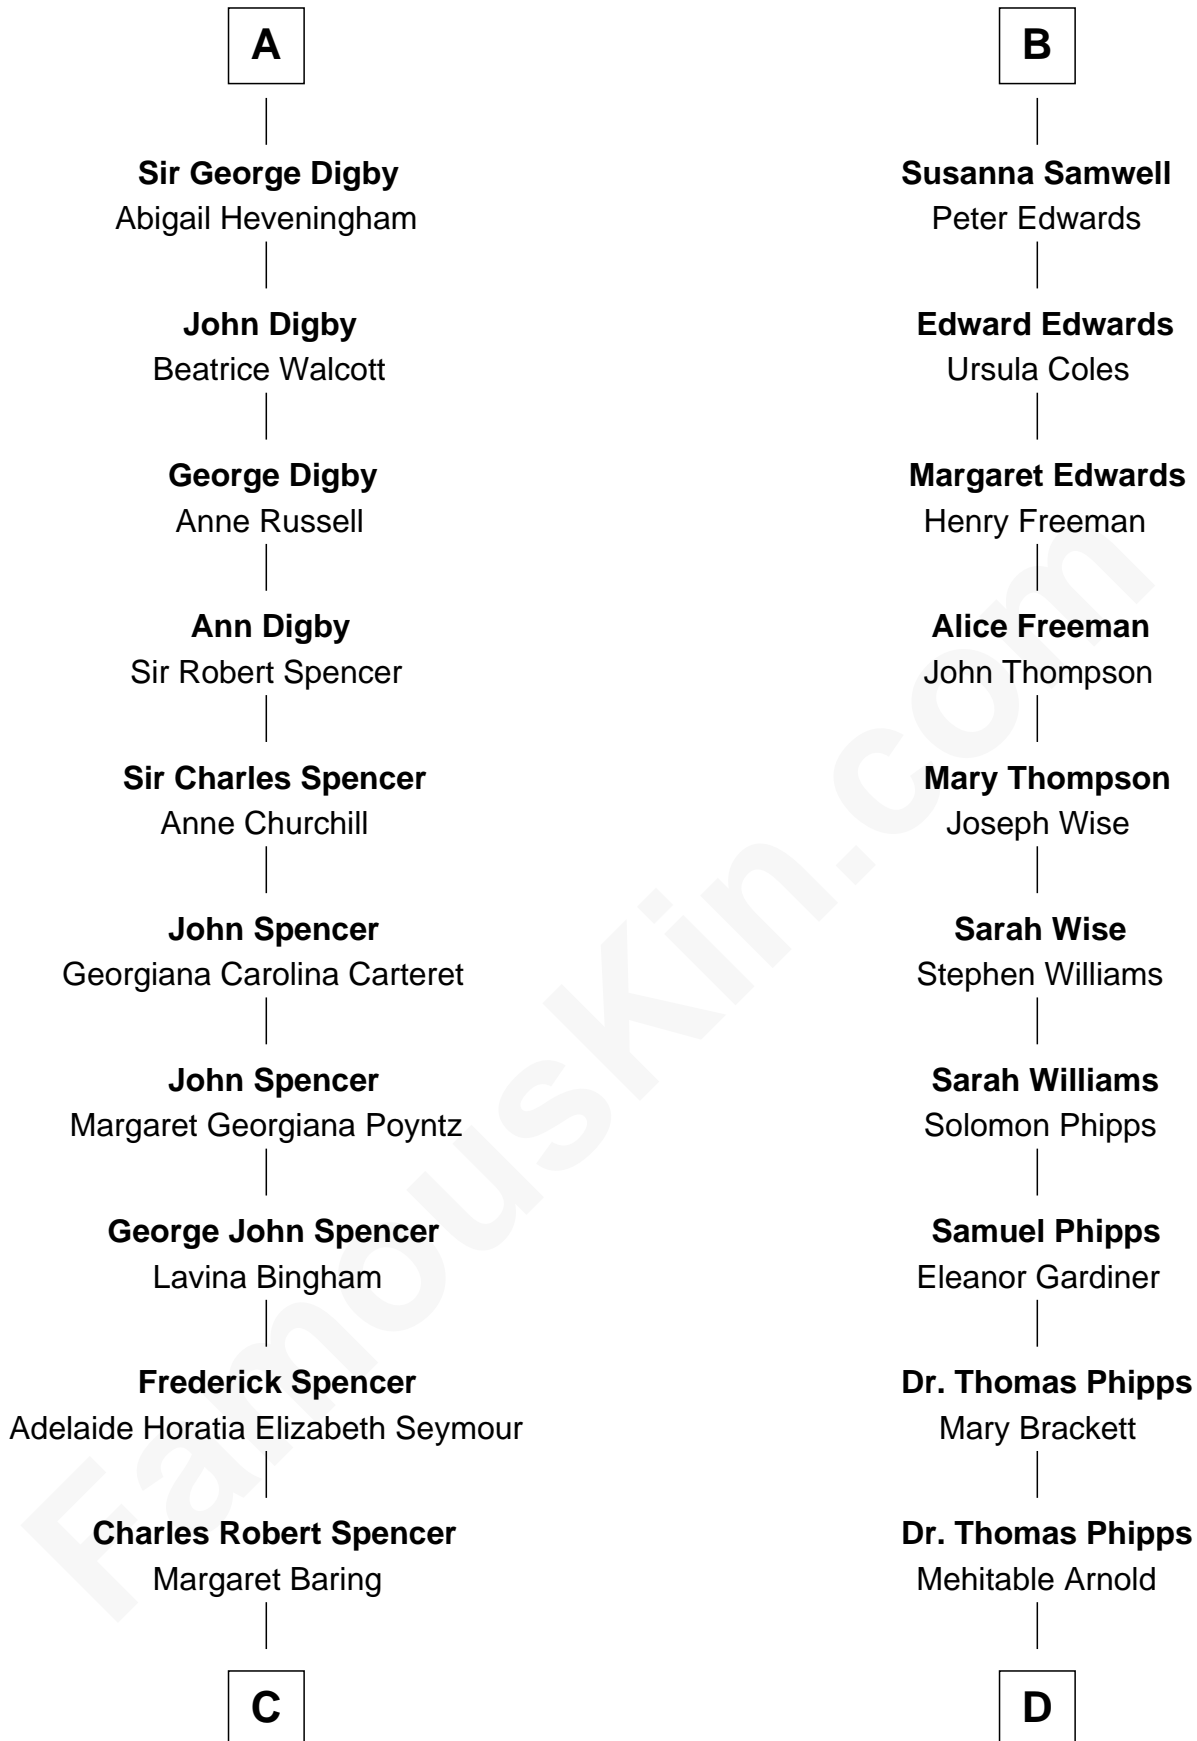

**FamousKin.com**  
**Relationship Chart of**  
**Princess Diana**  
*Princess of Wales*

19th cousin 2 times removed of

**Linda Hunt**  
*TV and Movie Actress*

**William de la Spine**  
 Margery Durvassal

**C**

**Albert Edward John Spencer**  
Cynthia Elinor Beatrix Hamilton

**Edward John Spencer**  
Frances Ruth Burke Roche

**Princess Diana**  
*Princess of Wales*

**D**

**Frances R. Phipps**  
James W. Barter