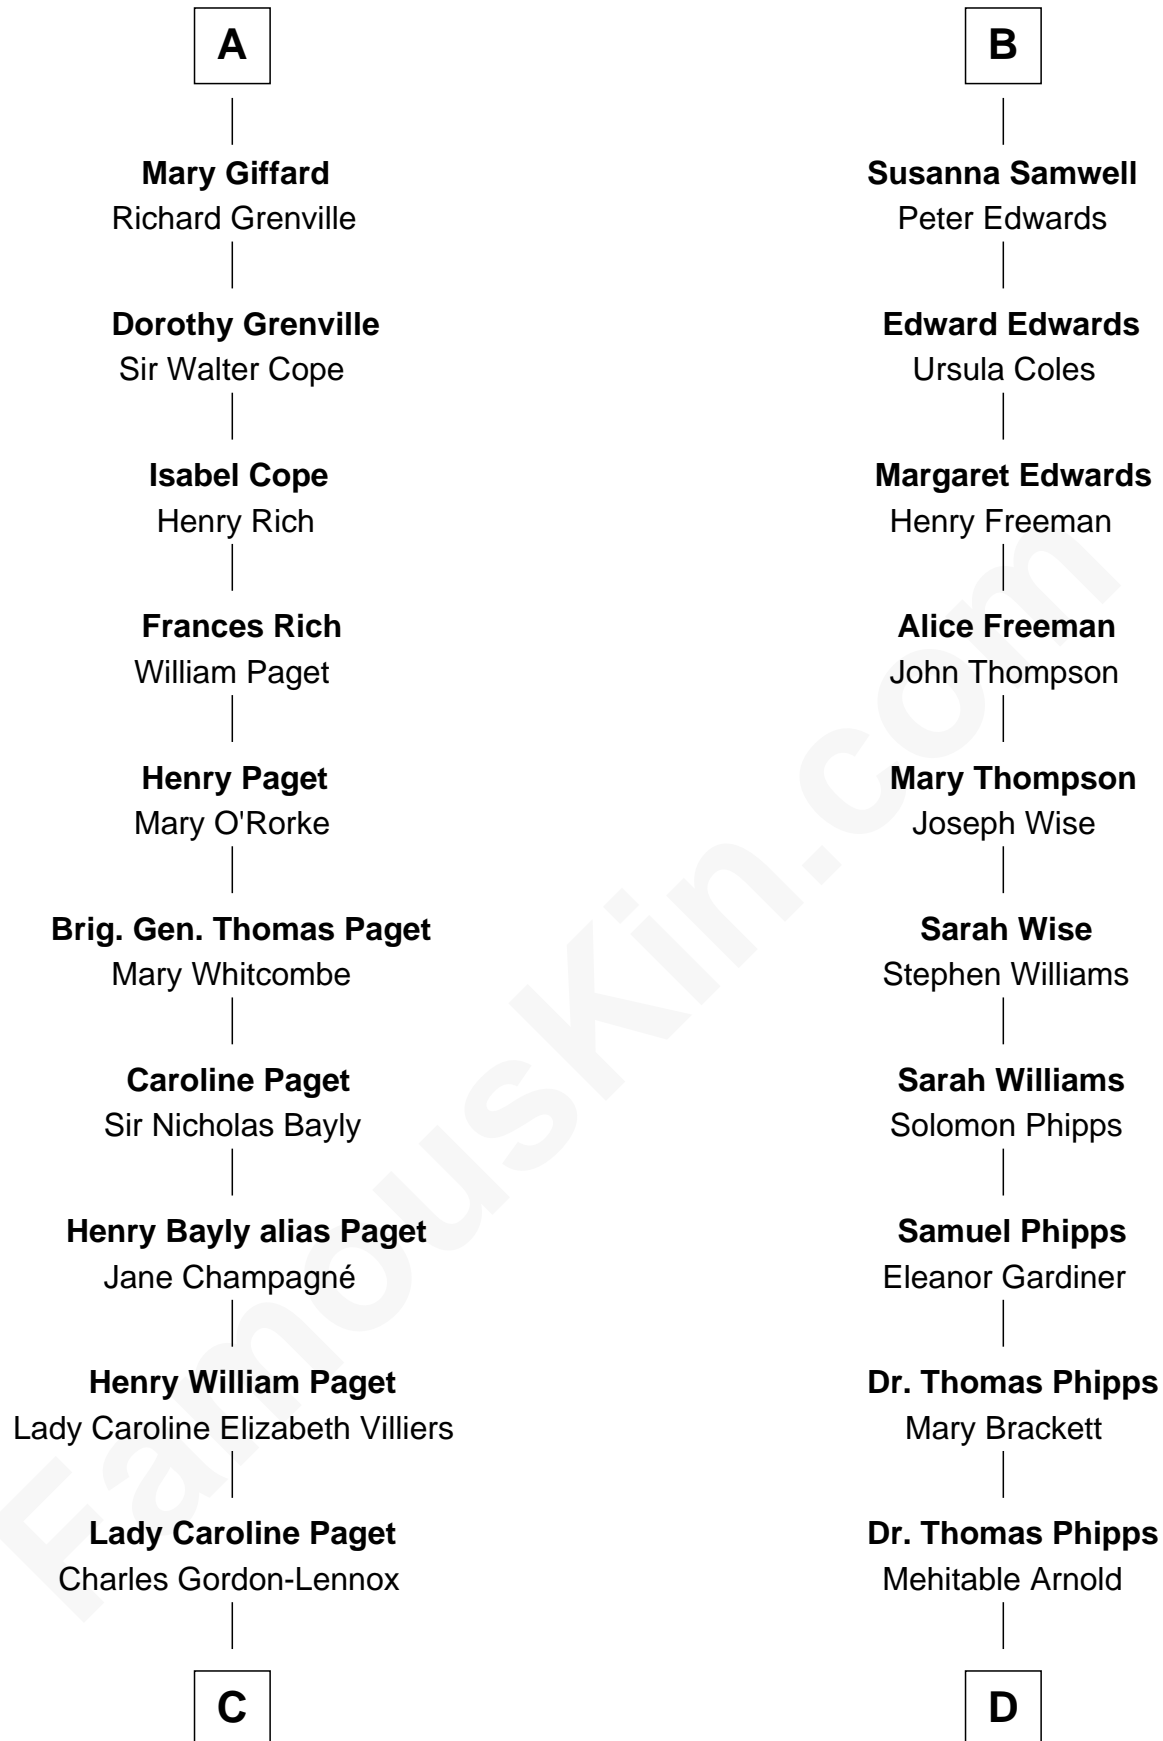

# FamousKin.com Relationship Chart of

**Princess Diana**

*Princess of Wales*

21st cousin of

**Linda Hunt**

*TV and Movie Actress*

**Sir John de Morteyn**

Joan de Rothwell

**C**

**Cecilia Catherine Gordon-Lennox**

Charles George Bingham

**Rosalind Cecilia Caroline Bingham**

James Albert Edward Hamilton

**Cynthia Elinor Beatrix Hamilton**

Albert Edward John Spencer

**Edward John Spencer**