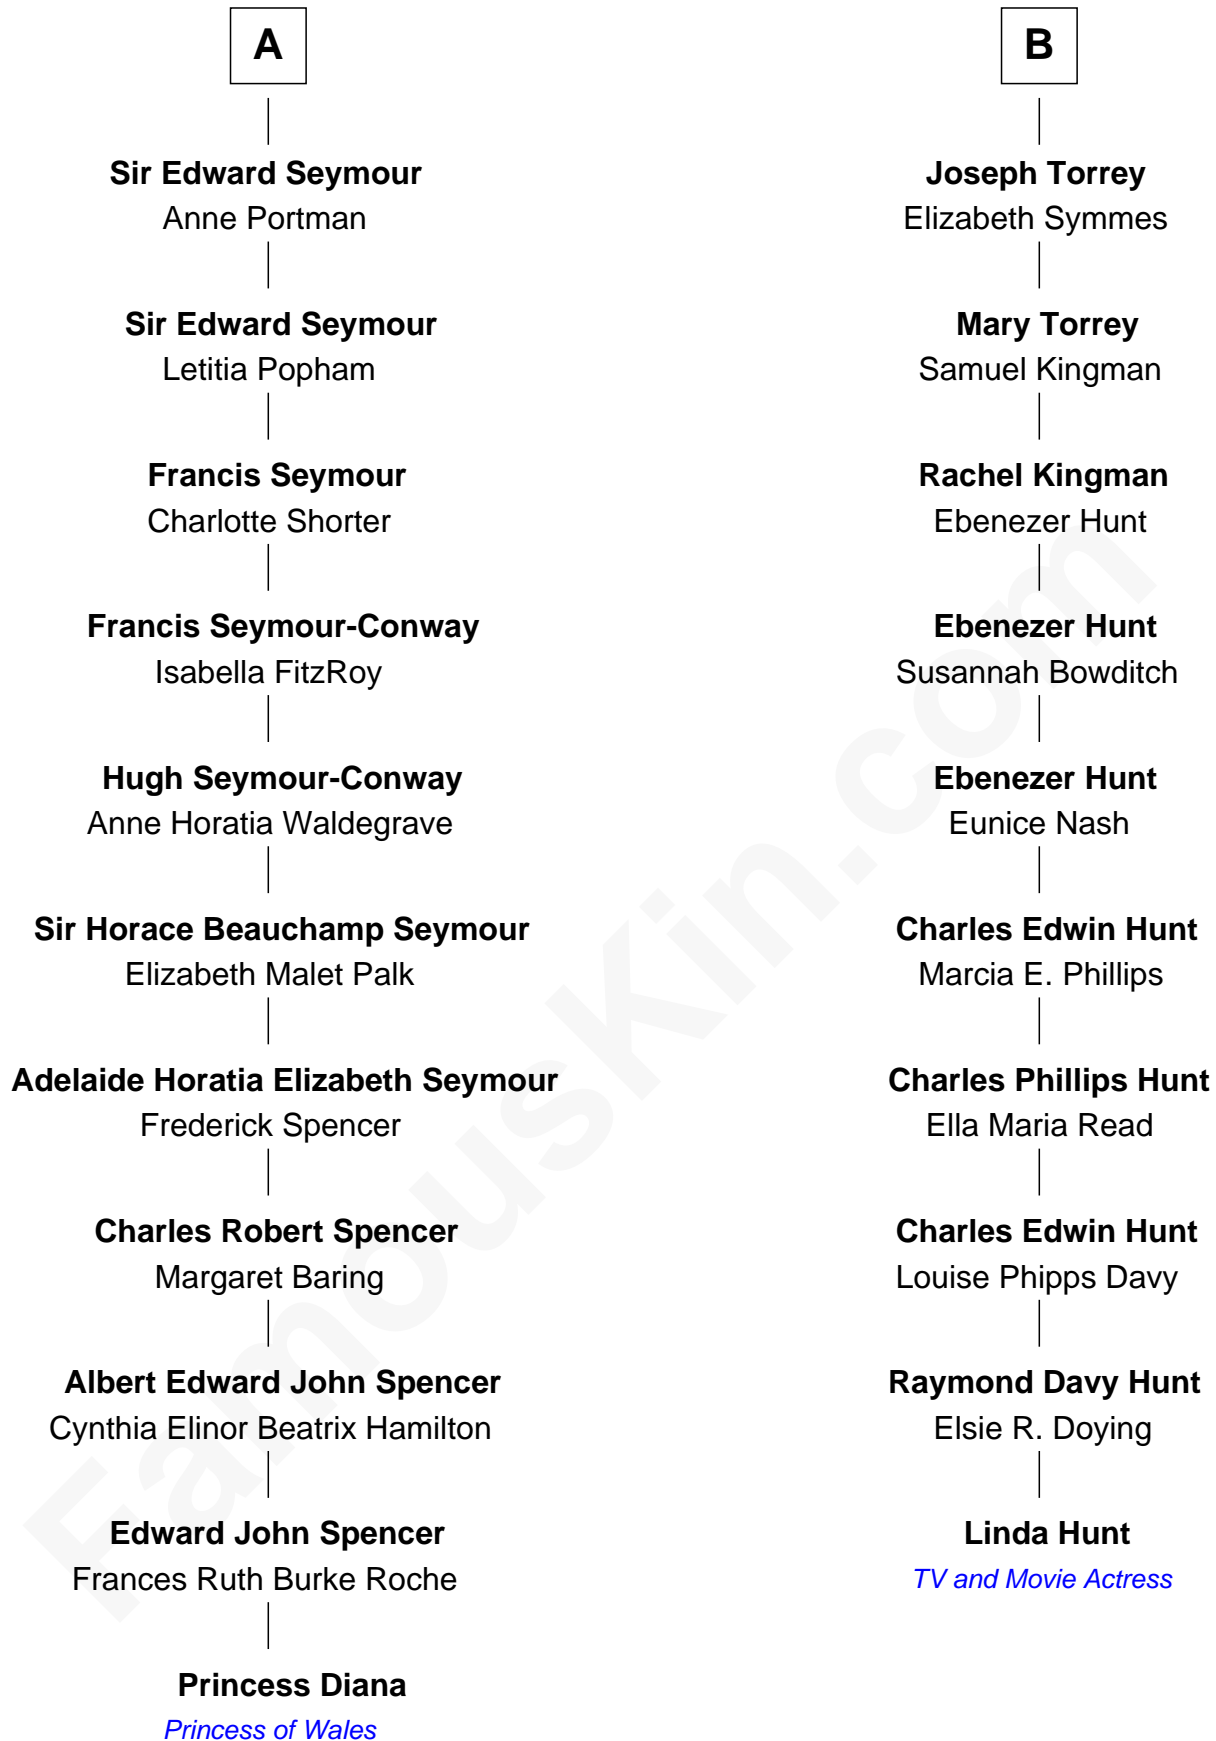

FamousKin.com

Relationship Chart of

Princess Diana

Princess of Wales

16th cousin 1 time removed of

Linda Hunt
TV and Movie Actress

Sir John Seymour
Isabel Williams

Linda Hunt photo by [RedCarpetReport](#) (CC BY-SA 2.0)