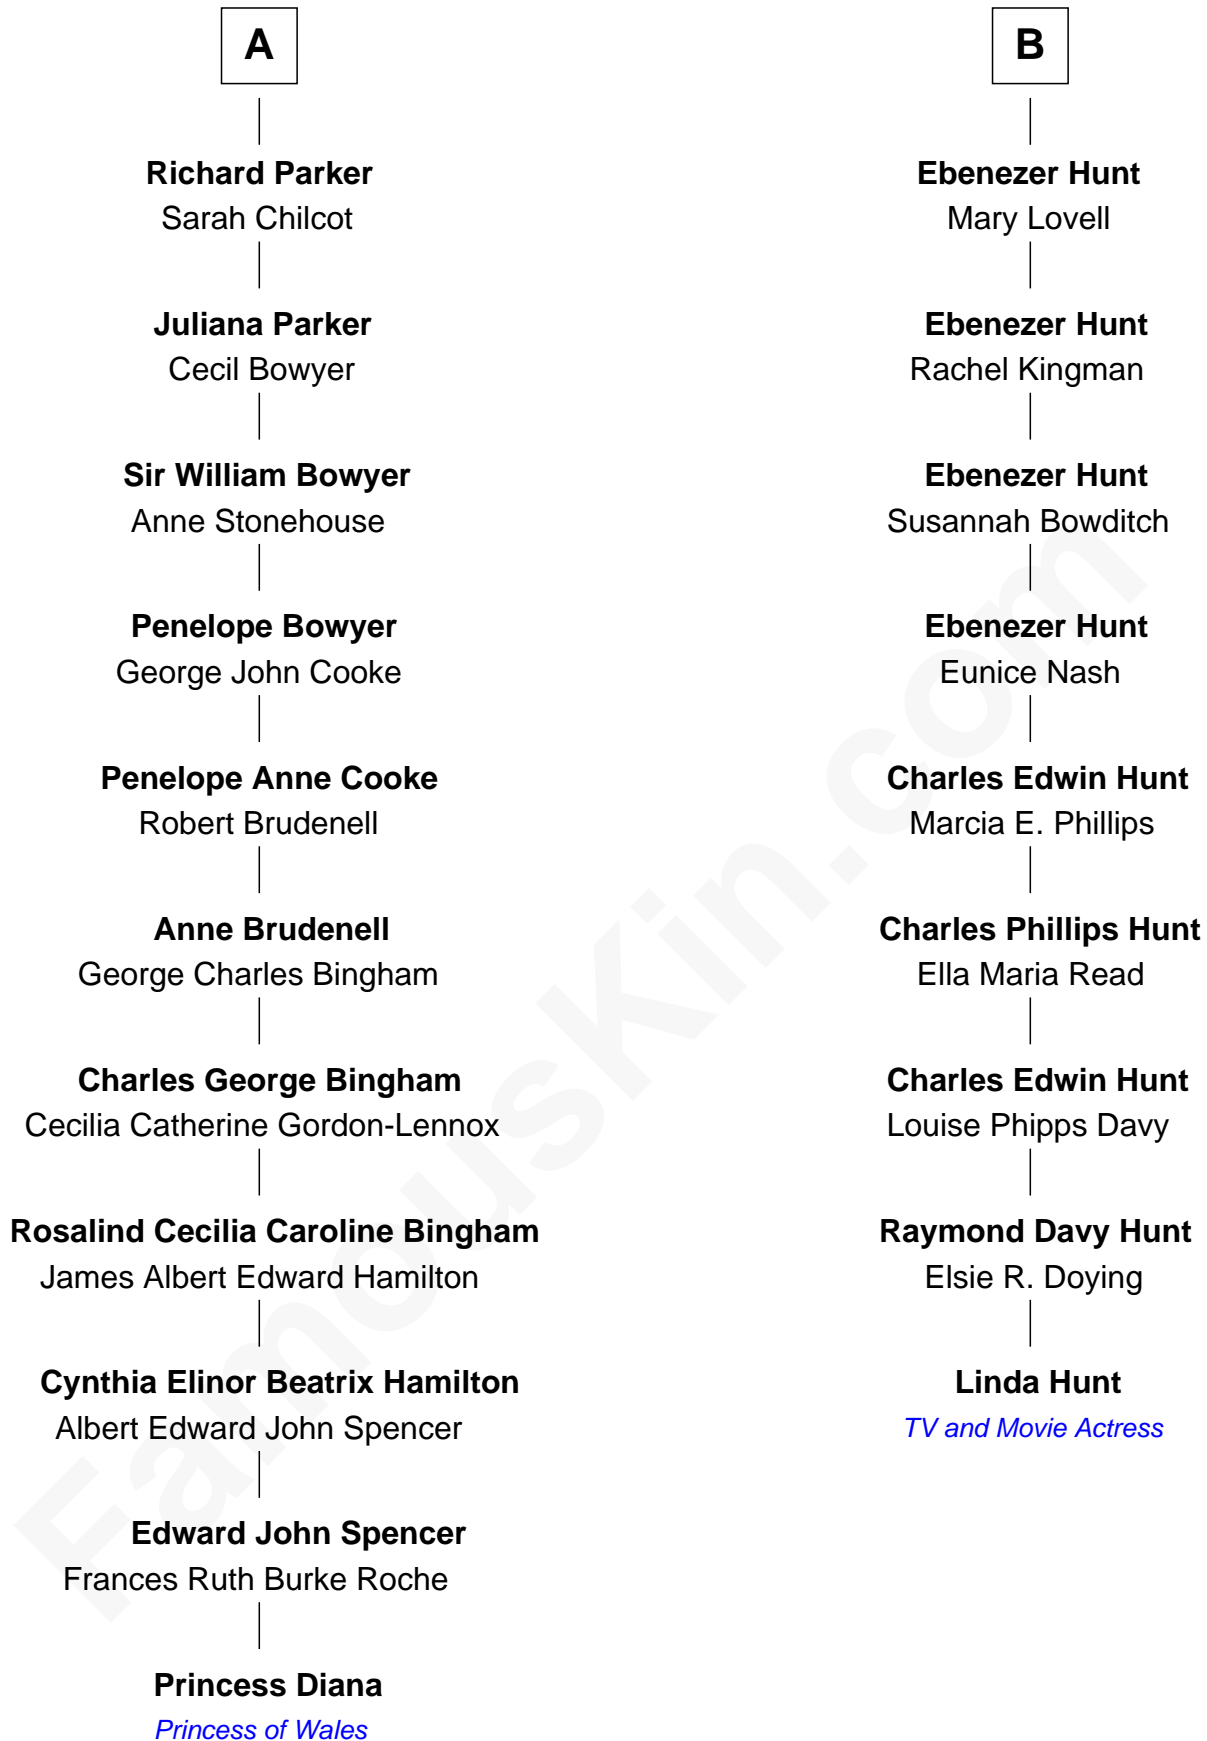

**FamousKin.com**  
**Relationship Chart of**  
**Princess Diana**  
*Princess of Wales*

15th cousin 2 times removed of

**Linda Hunt**  
*TV and Movie Actress*

**Sir William Brandon**  
 Elizabeth Wingfield