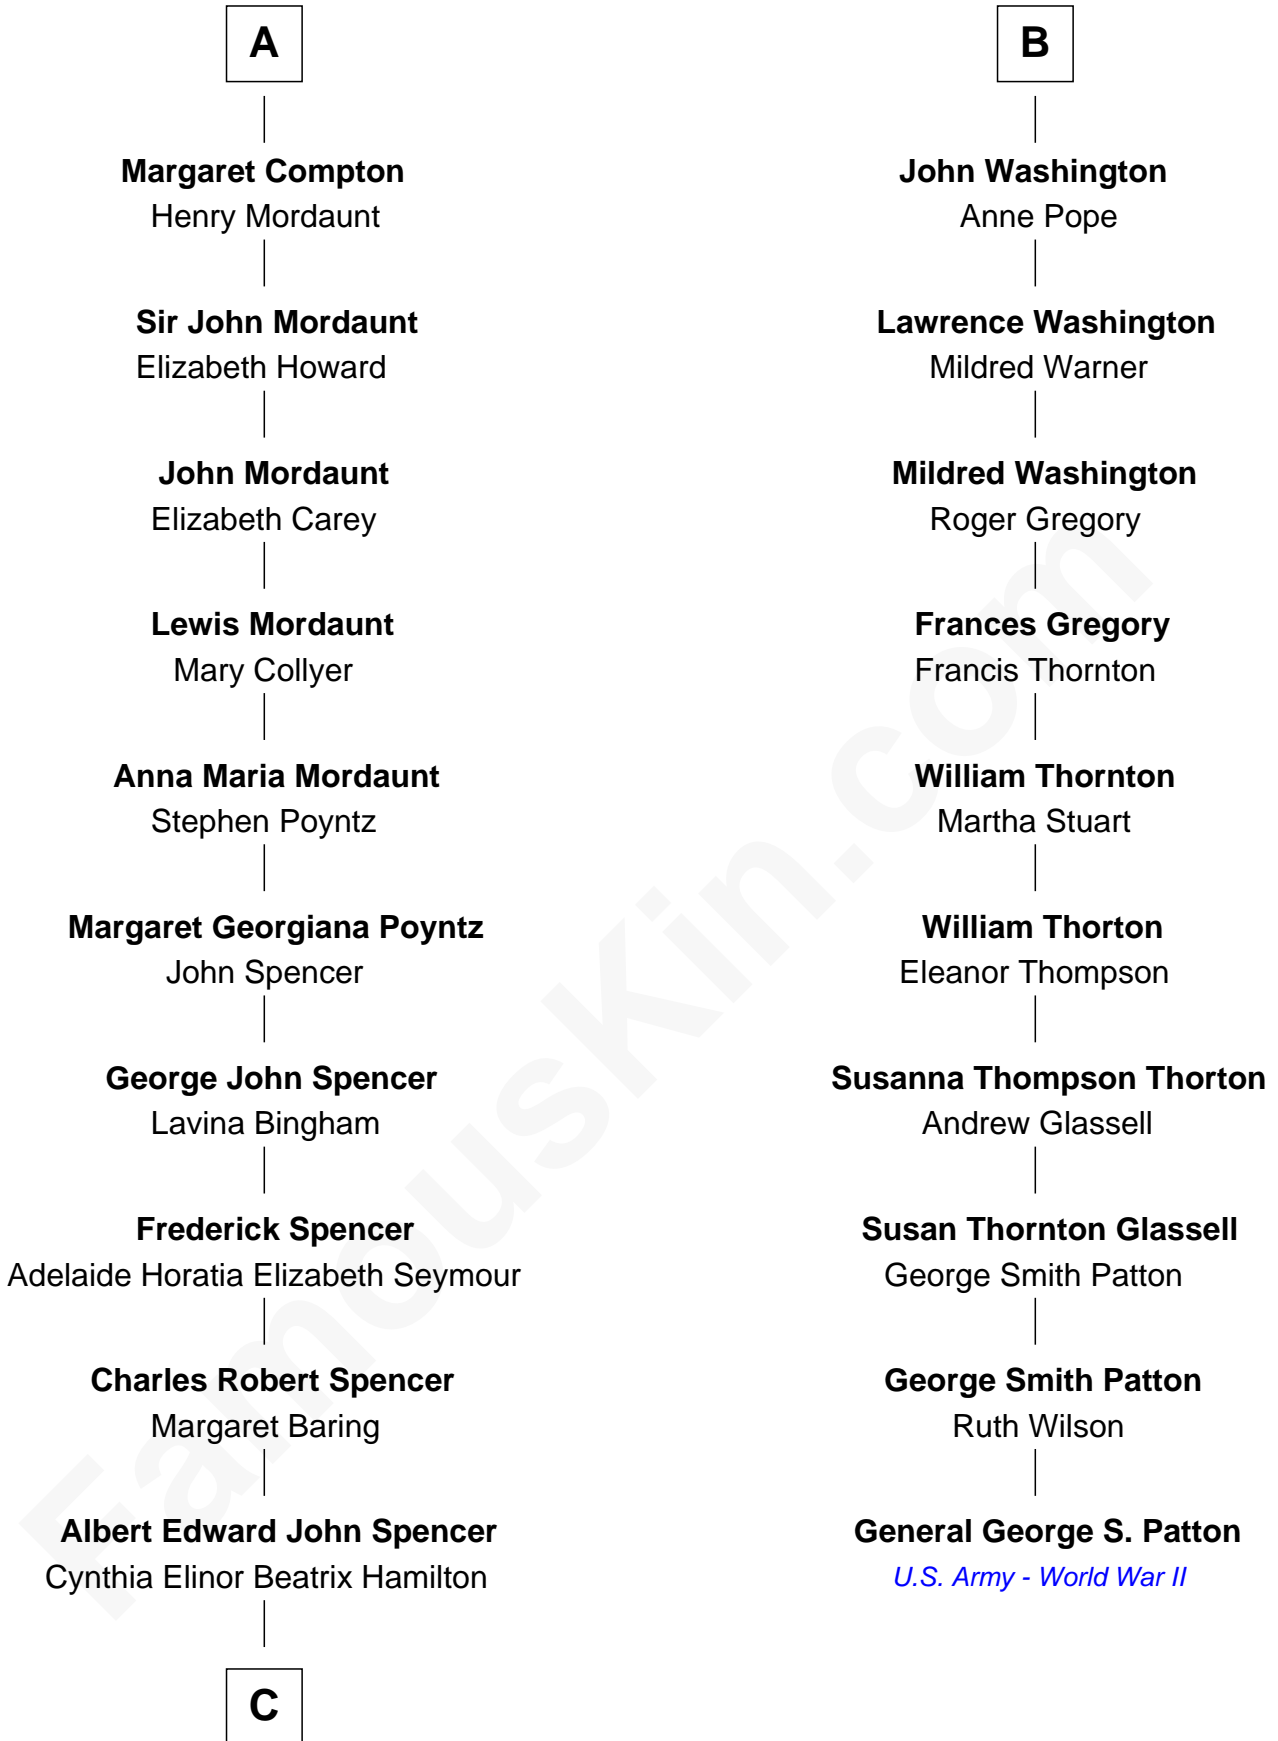

FamousKin.com

Relationship Chart of

Princess Diana

Princess of Wales

16th cousin 2 times removed of

General George S. Patton
U.S. Army - World War II

C

Edward John Spencer
Frances Ruth Burke Roche

Princess Diana
Princess of Wales

FamousKin.com