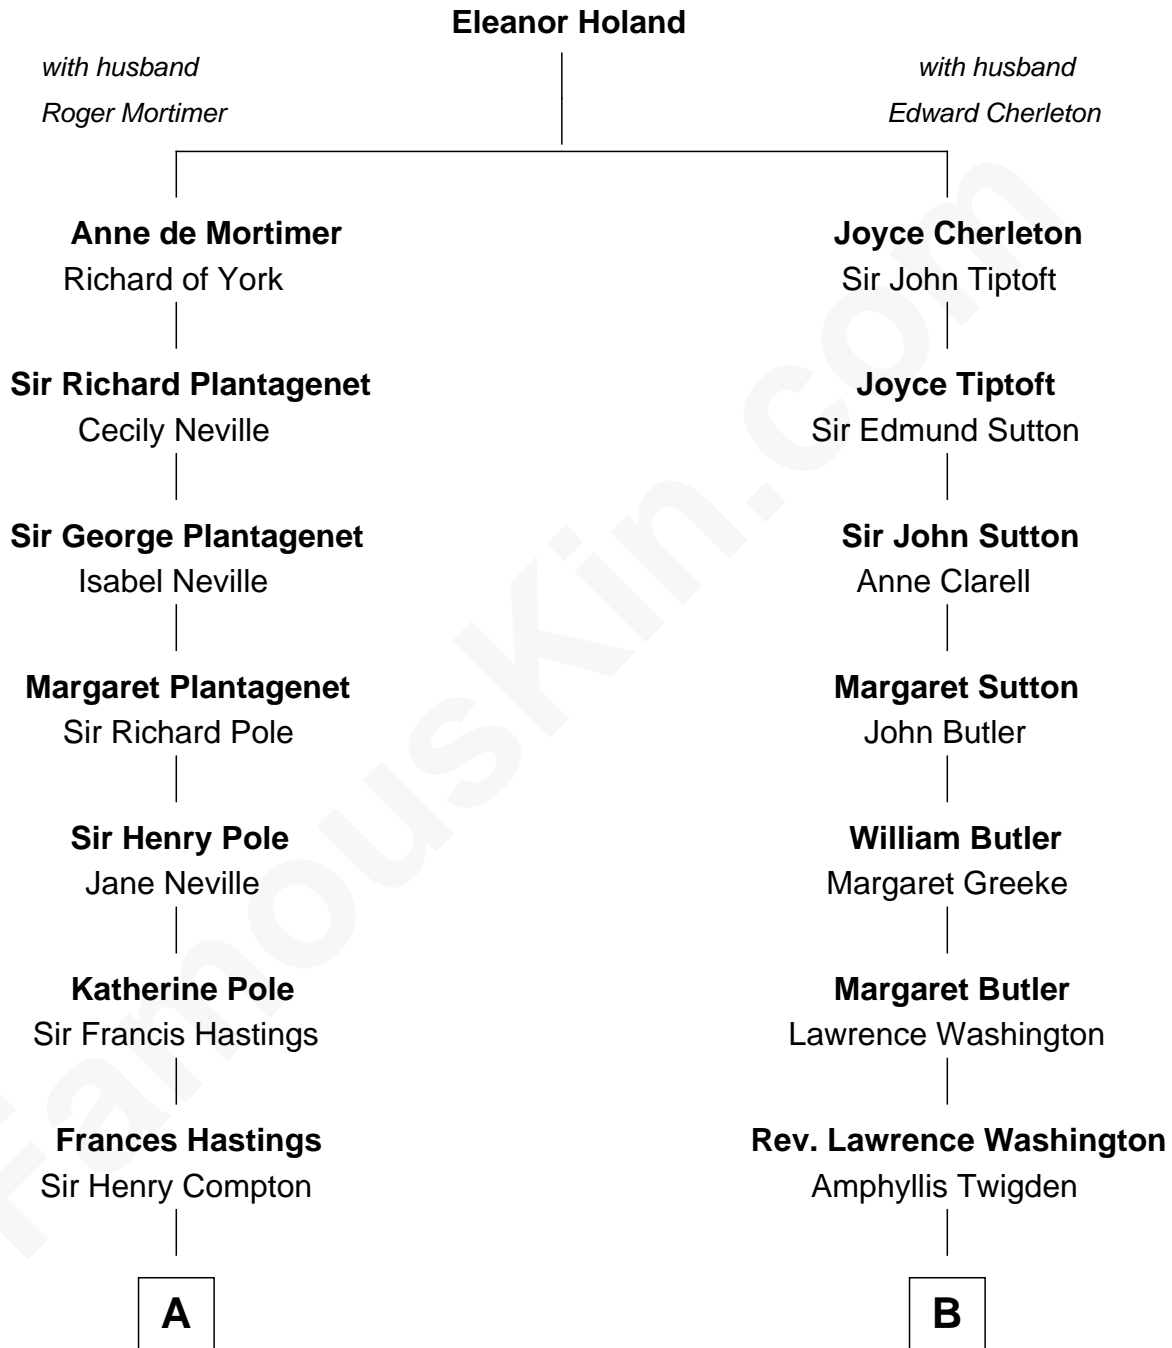

FamousKin.com

Relationship Chart of

Princess Diana

Princess of Wales

16th cousin 2 times removed of

General George S. Patton
U.S. Army - World War II

C

Edward John Spencer
Frances Ruth Burke Roche

Princess Diana
Princess of Wales

FamousKin.com