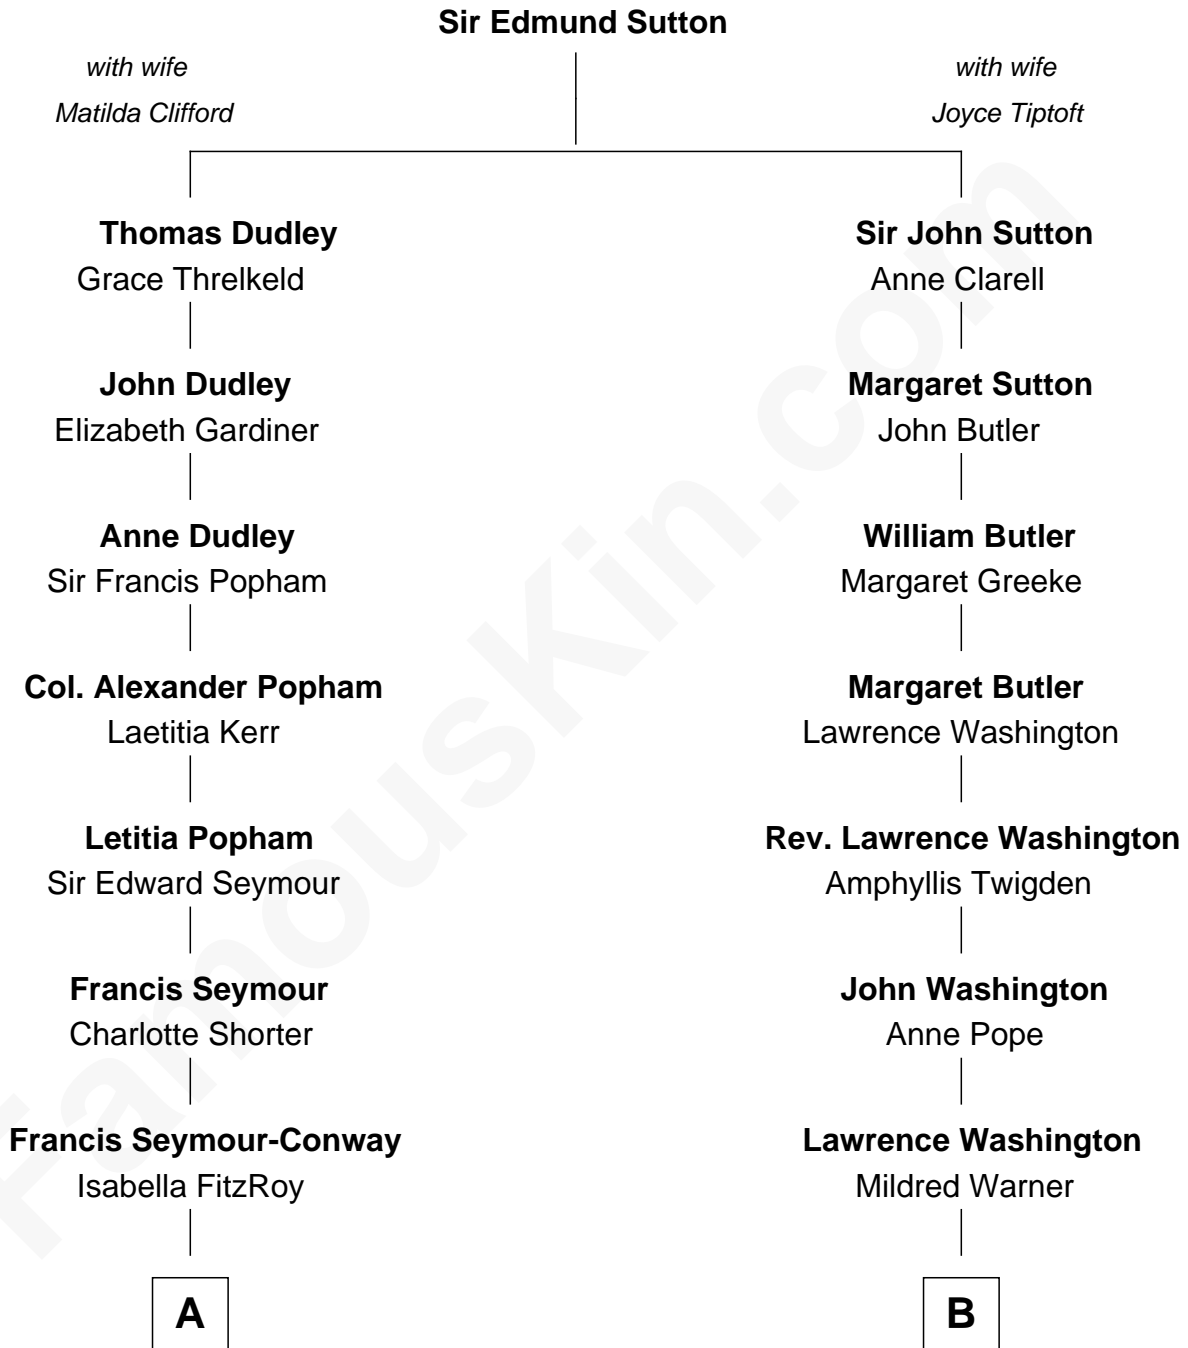

## Relationship Chart of

### Princess Diana

*Princess of Wales*

13th cousin 1 time removed of

### General George S. Patton

*U.S. Army - World War II*

**A**

**Hugh Seymour-Conway**  
Anne Horatia Waldegrave

**Sir Horace Beauchamp Seymour**  
Elizabeth Malet Palk

**Adelaide Horatia Elizabeth Seymour**  
Frederick Spencer