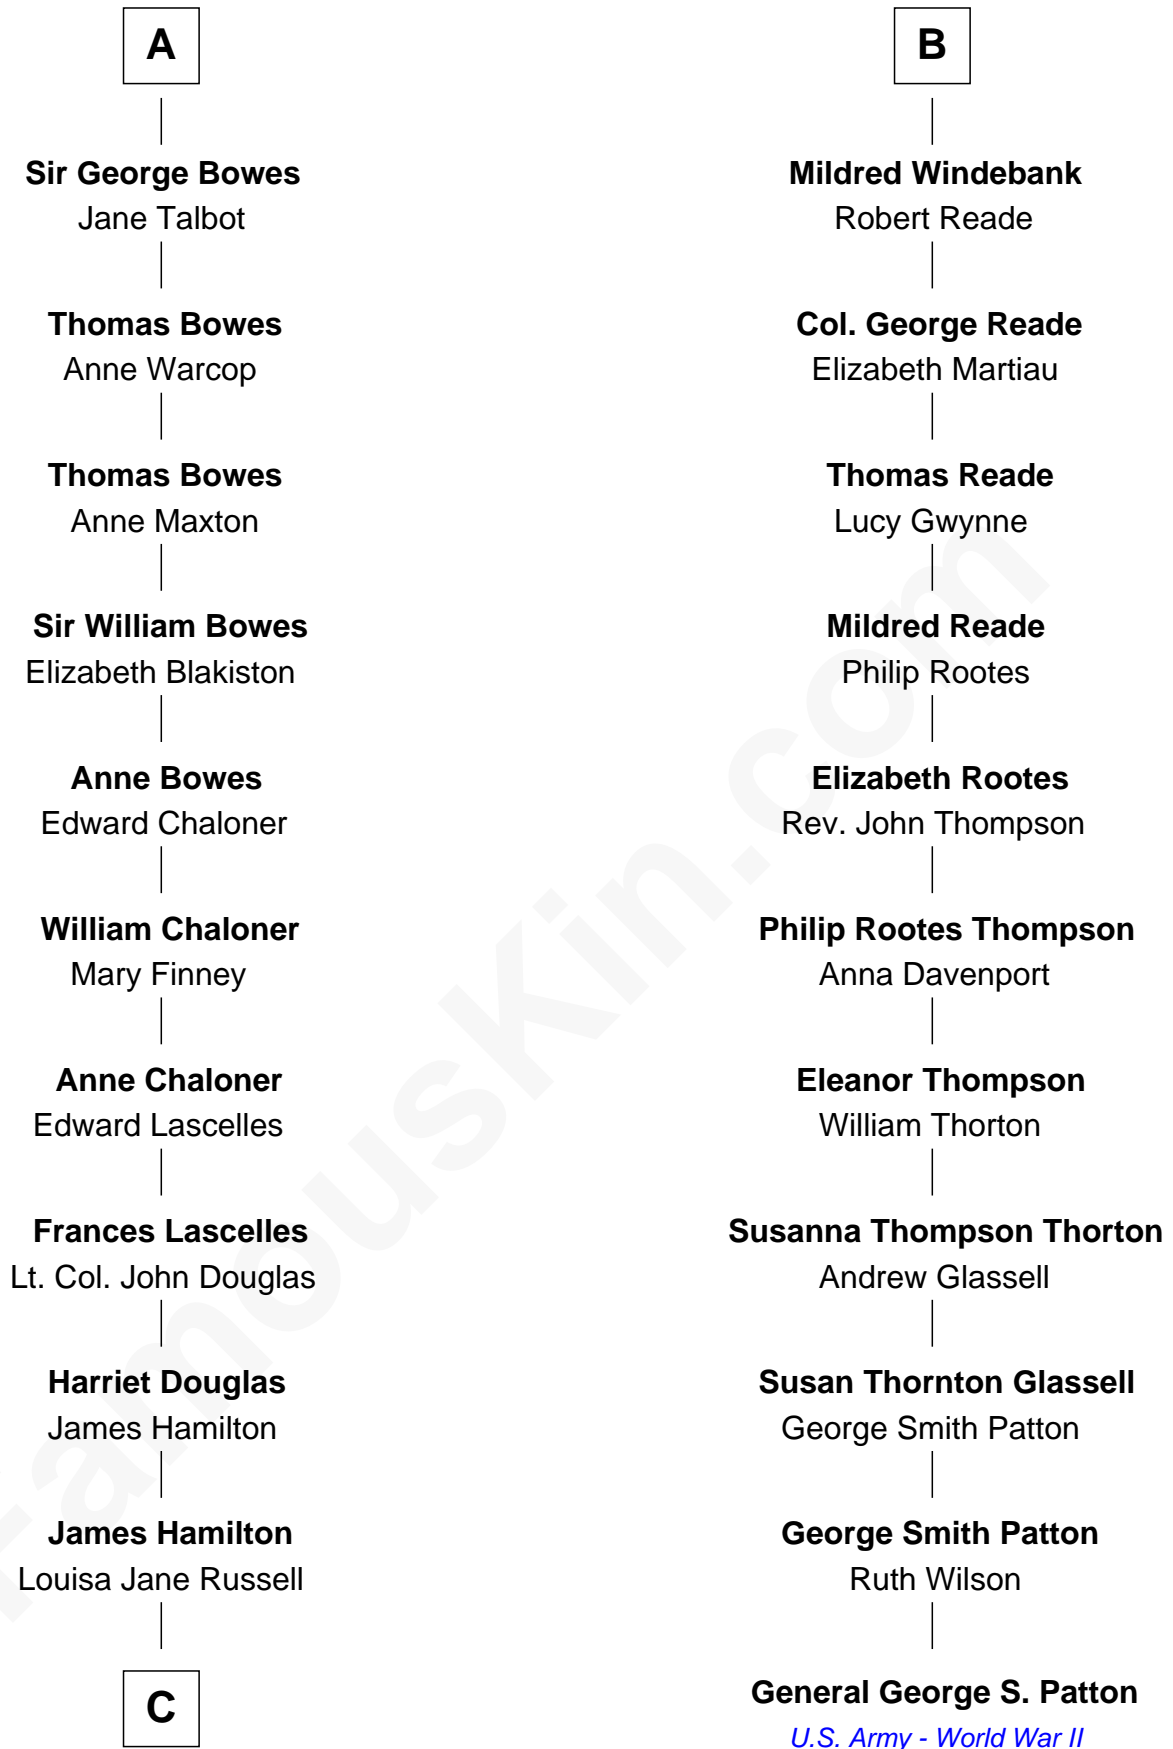

FamousKin.com

Relationship Chart of

Princess Diana

Princess of Wales

17th cousin 4 times removed of

General George S. Patton
U.S. Army - World War II

C

James Hamilton

Mary Anna Curzon-Howe

James Albert Edward Hamilton

Rosalind Cecilia Caroline Bingham

Cynthia Elinor Beatrix Hamilton

Albert Edward John Spencer

Edward John Spencer

Frances Ruth Burke Roche

Princess Diana