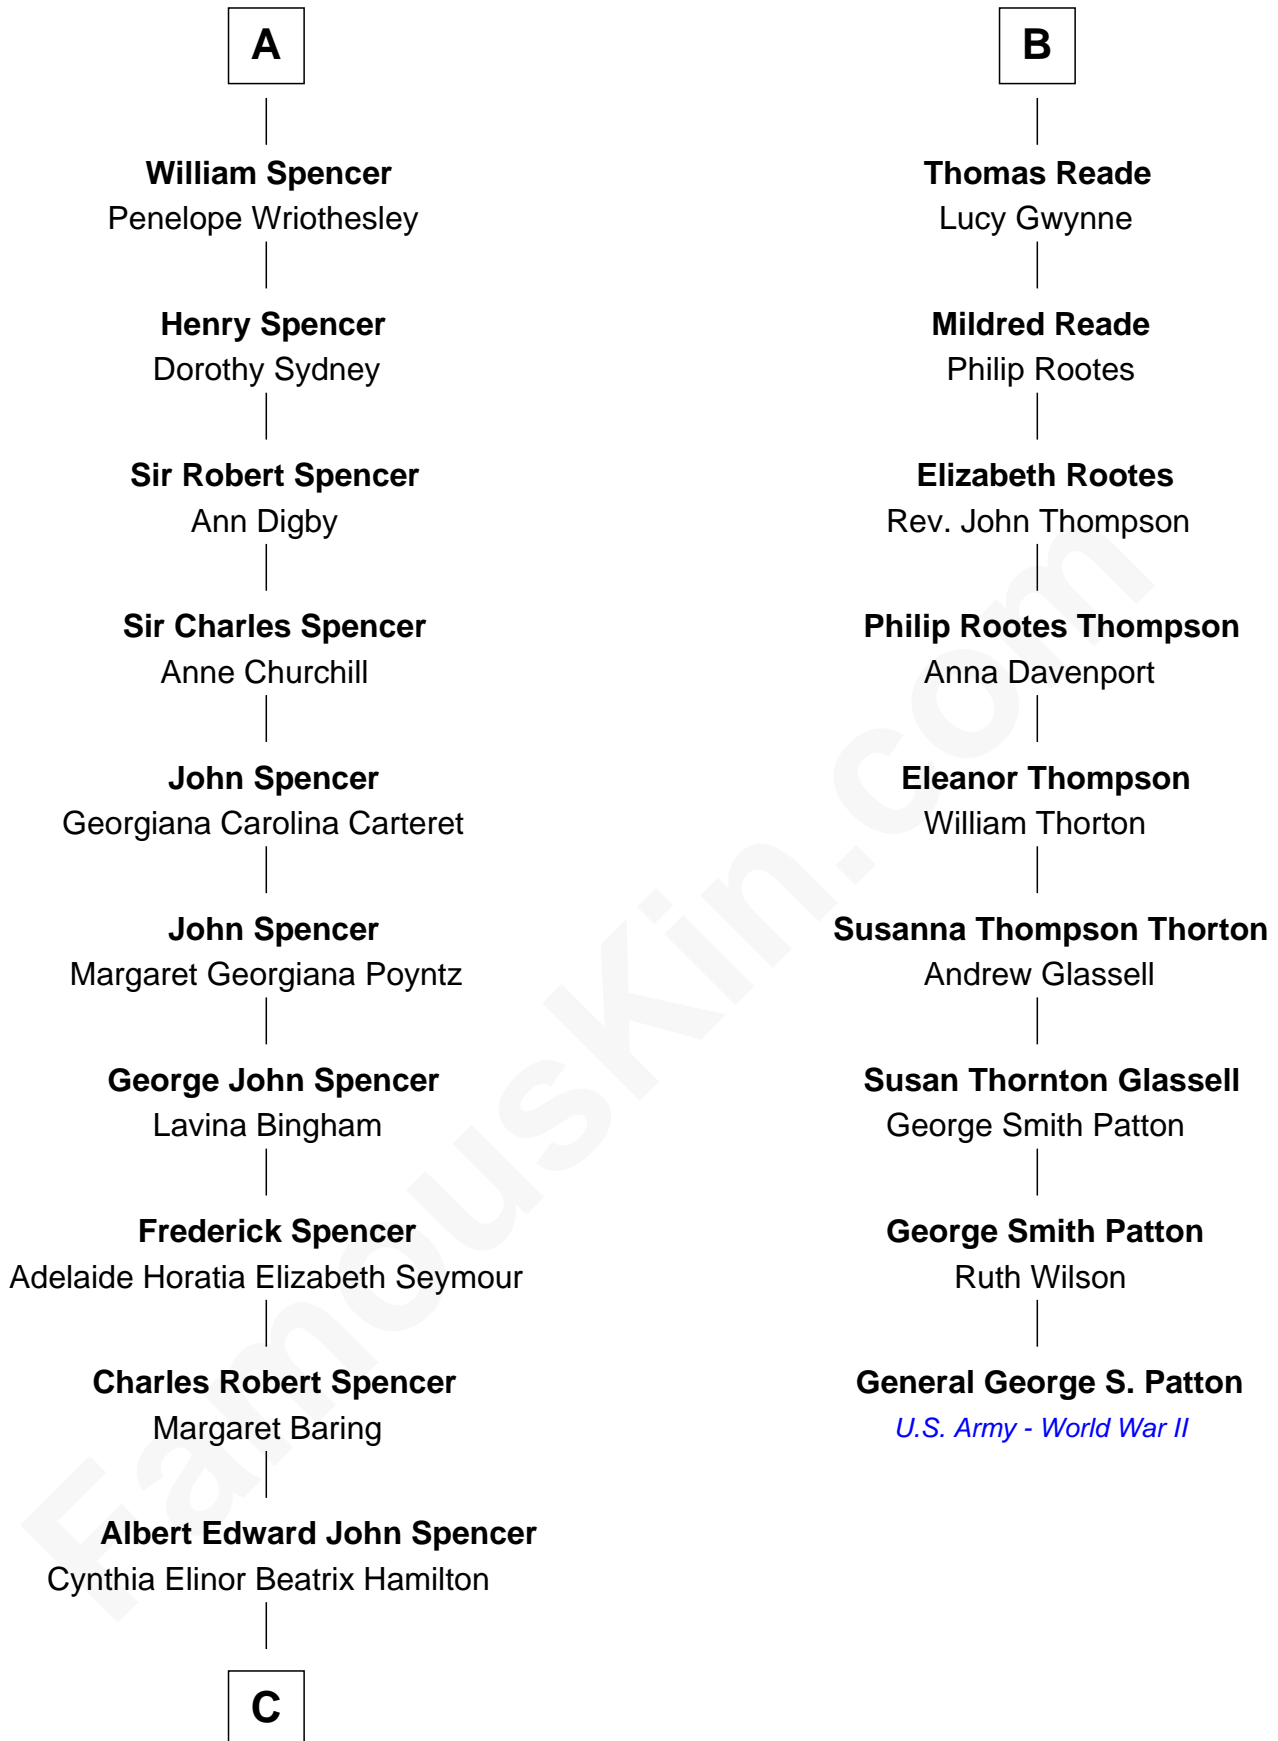

FamousKin.com

Relationship Chart of

Princess Diana

Princess of Wales

15th cousin 3 times removed of

General George S. Patton
U.S. Army - World War II

C

Edward John Spencer
Frances Ruth Burke Roche

Princess Diana
Princess of Wales

FamousKin.com