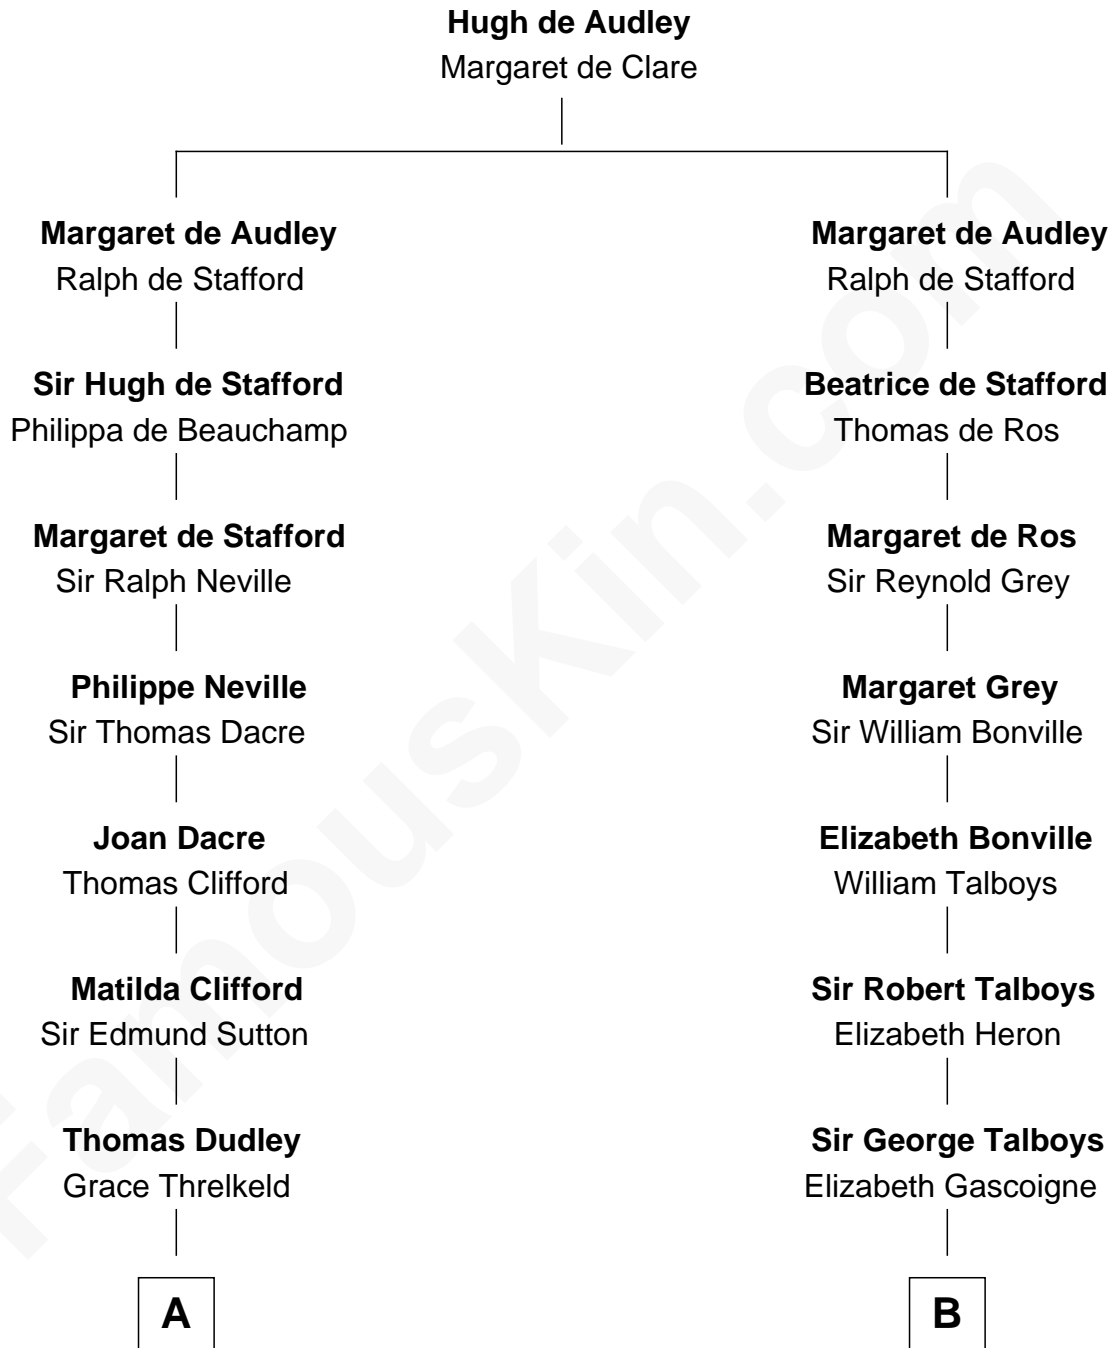

FamousKin.com Relationship Chart of

Princess Diana

Princess of Wales

19th cousin of

General George S. Patton

U.S. Army - World War II

C

Albert Edward John Spencer
Cynthia Elinor Beatrix Hamilton

Edward John Spencer
Frances Ruth Burke Roche

Princess Diana
Princess of Wales

D

Susan Thornton Glassell
George Smith Patton

George Smith Patton
Ruth Wilson

General George S. Patton
U.S. Army - World War II