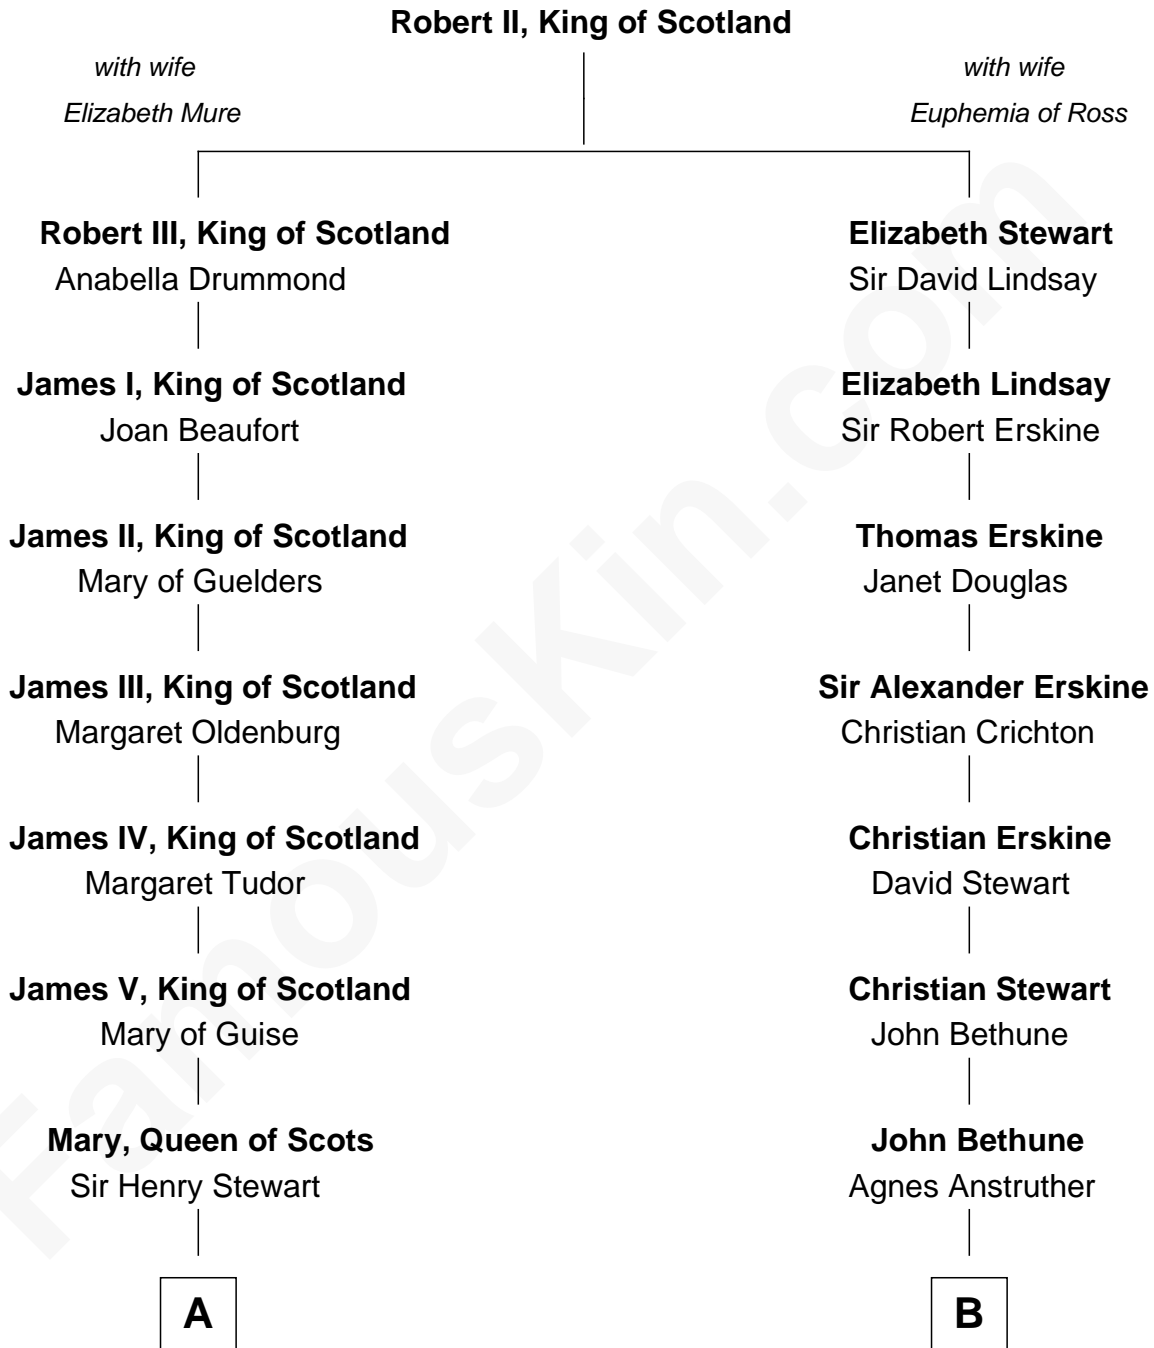

FamousKin.com

Relationship Chart of

Princess Diana

Princess of Wales

18th cousin 1 time removed of

General George S. Patton

U.S. Army - World War II

C

Albert Edward John Spencer
Cynthia Elinor Beatrix Hamilton

Edward John Spencer
Frances Ruth Burke Roche

Princess Diana
Princess of Wales

D

George Smith Patton
Ruth Wilson

General George S. Patton
U.S. Army - World War II