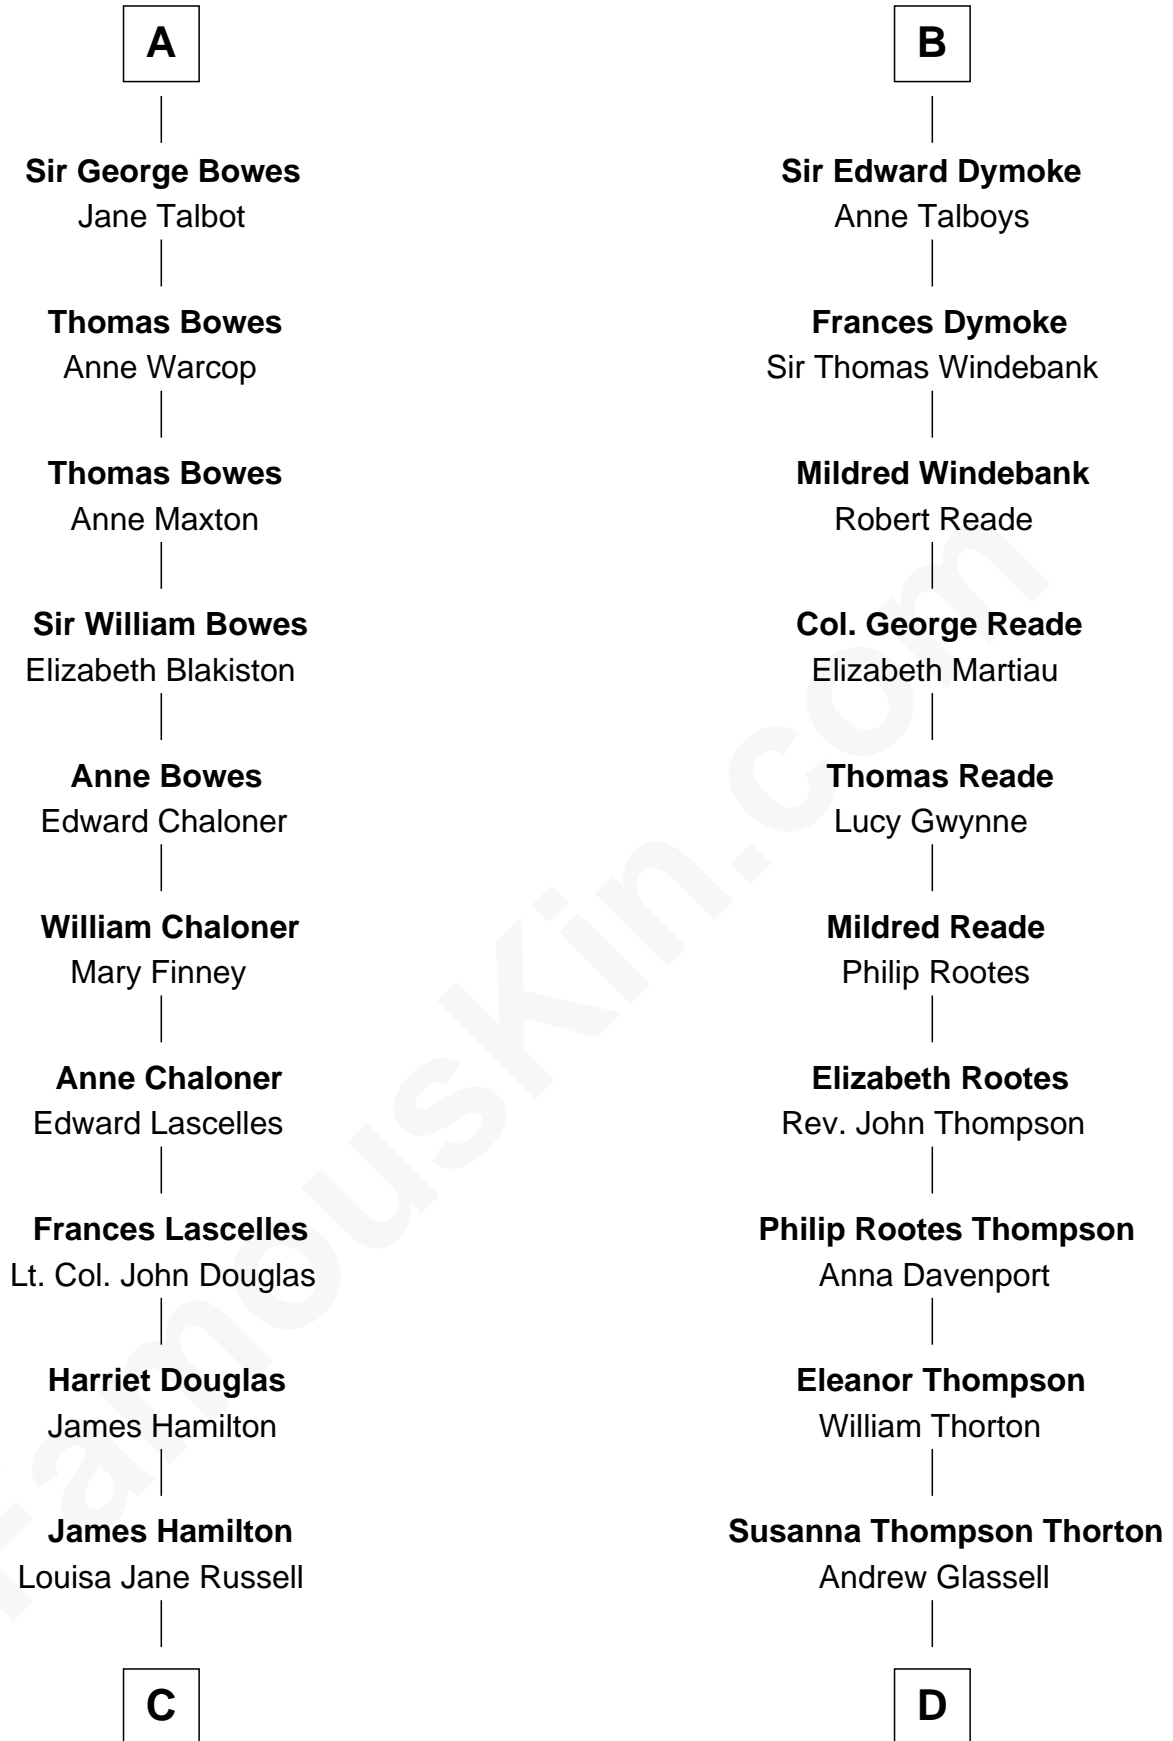

FamousKin.com
Relationship Chart of
Princess Diana
Princess of Wales

19th cousin 2 times removed of
General George S. Patton
U.S. Army - World War II

C

James Hamilton
Mary Anna Curzon-Howe

James Albert Edward Hamilton
Rosalind Cecilia Caroline Bingham

Cynthia Elinor Beatrix Hamilton
Albert Edward John Spencer

Edward John Spencer
Frances Ruth Burke Roche

Princess Diana
Princess of Wales

D

Susan Thornton Glassell
George Smith Patton

George Smith Patton
Ruth Wilson