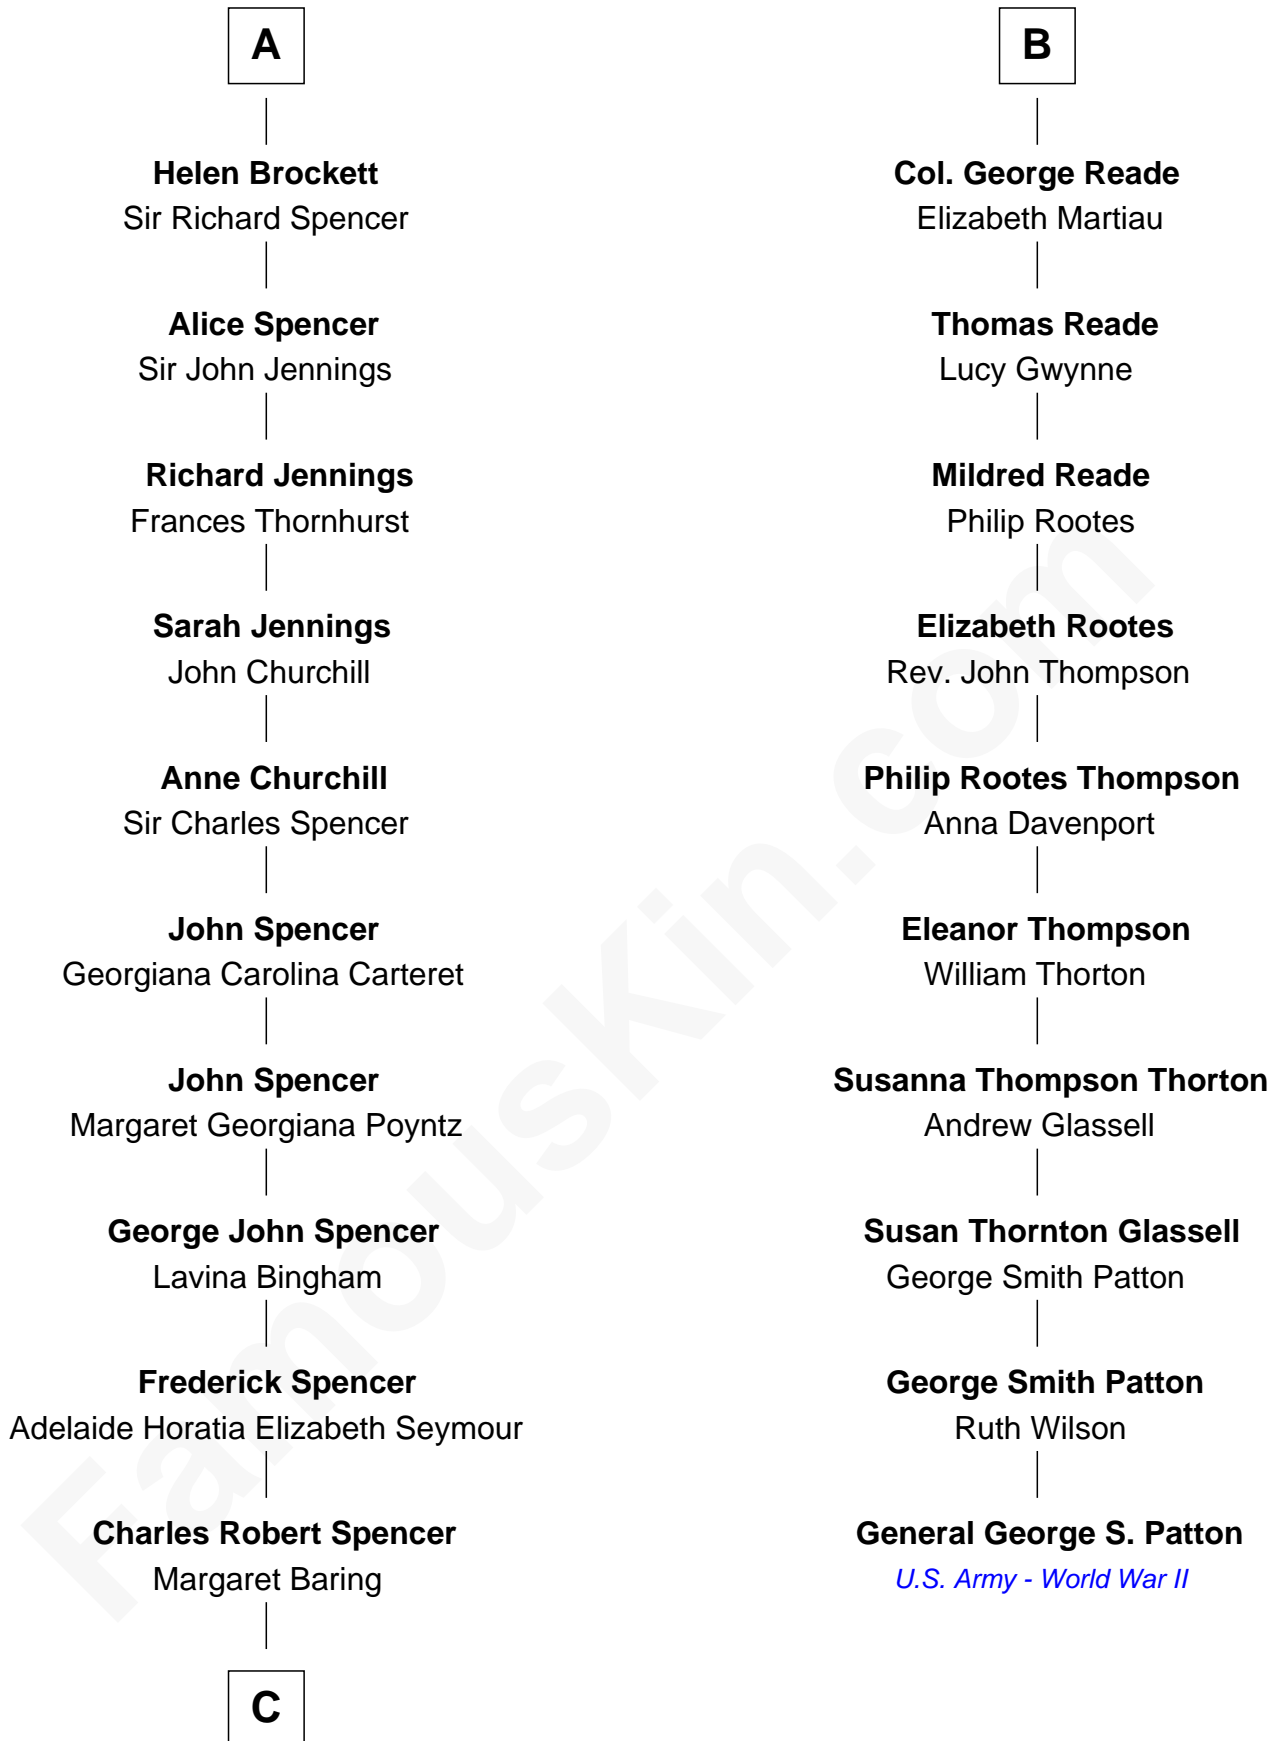

FamousKin.com

Relationship Chart of

Princess Diana

Princess of Wales

16th cousin 3 times removed of

General George S. Patton
U.S. Army - World War II

C

—
Albert Edward John Spencer
Cynthia Elinor Beatrix Hamilton

—
Edward John Spencer
Frances Ruth Burke Roche

—
Princess Diana
Princess of Wales

FamousKin.com