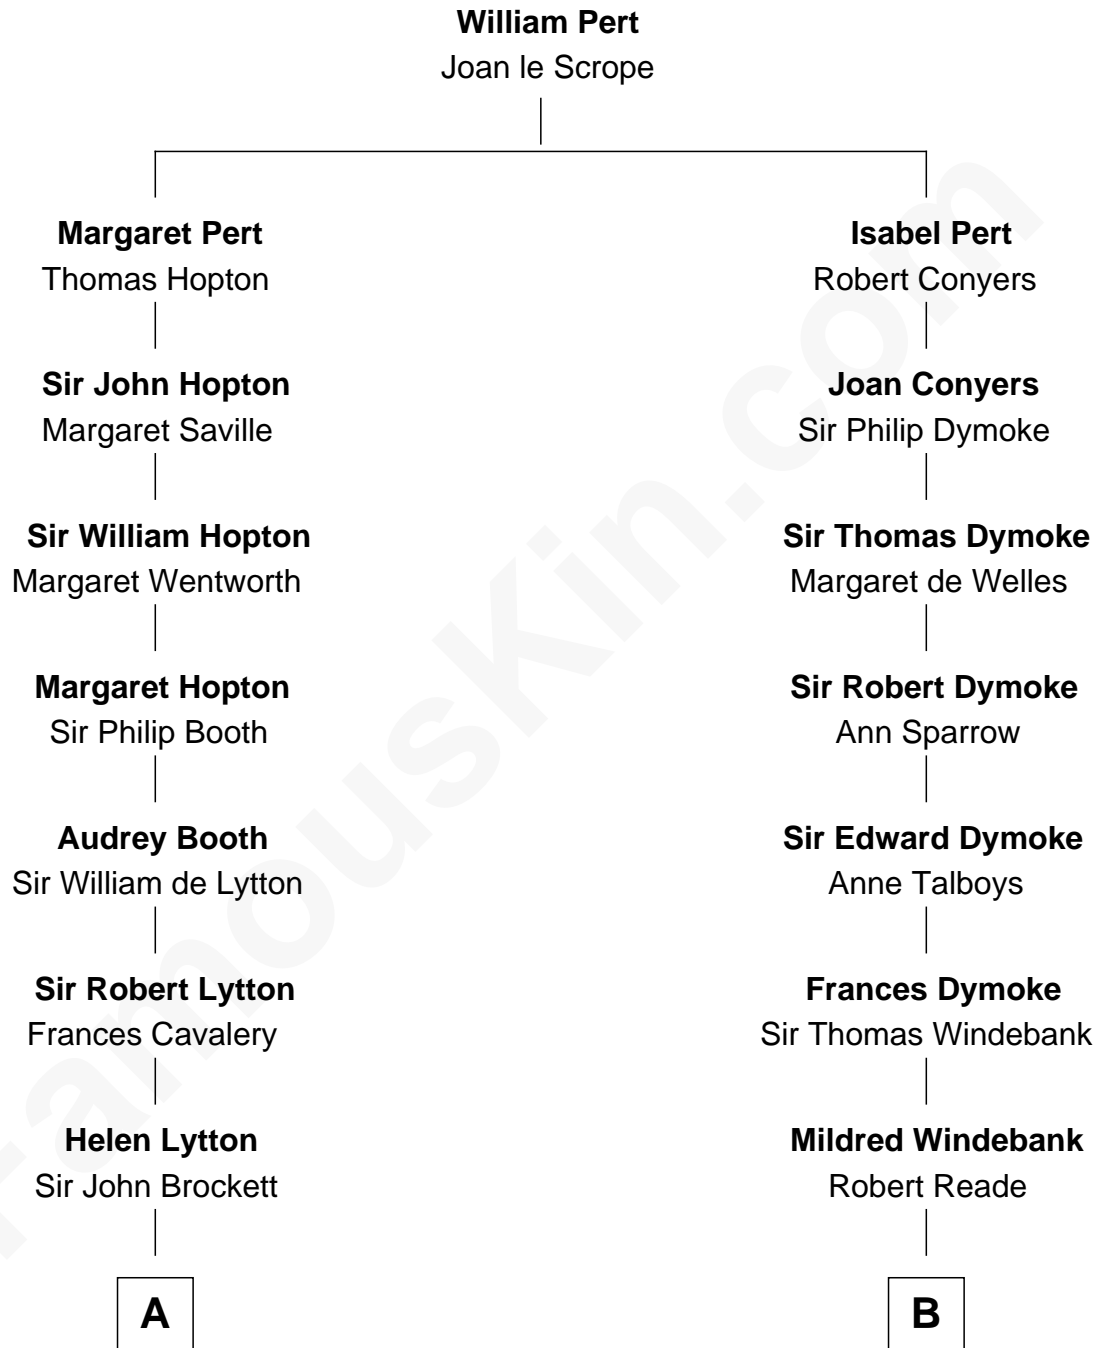

FamousKin.com

Relationship Chart of

Princess Diana

Princess of Wales

16th cousin 3 times removed of

General George S. Patton
U.S. Army - World War II

C

—
Albert Edward John Spencer
Cynthia Elinor Beatrix Hamilton

—
Edward John Spencer
Frances Ruth Burke Roche

—
Princess Diana
Princess of Wales

FamousKin.com