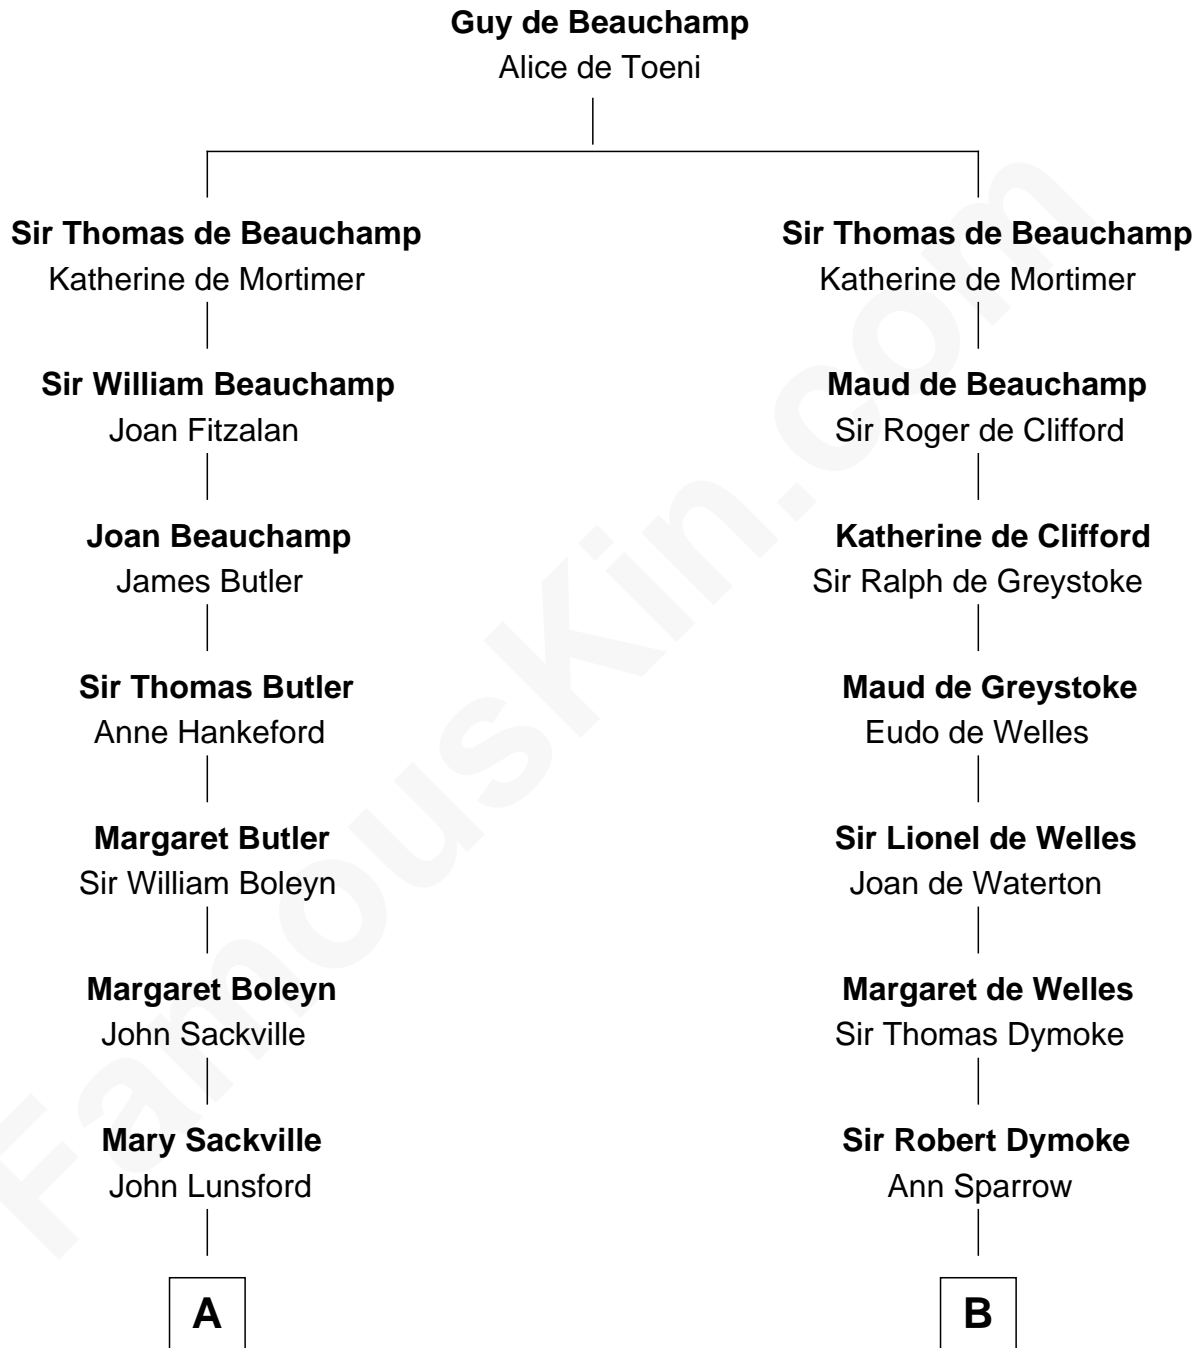

FamousKin.com Relationship Chart of

Princess Diana

Princess of Wales

19th cousin of

General George S. Patton

U.S. Army - World War II

C

Albert Edward John Spencer
Cynthia Elinor Beatrix Hamilton

Edward John Spencer
Frances Ruth Burke Roche

Princess Diana
Princess of Wales

D

Susan Thornton Glassell
George Smith Patton

George Smith Patton
Ruth Wilson

General George S. Patton
U.S. Army - World War II