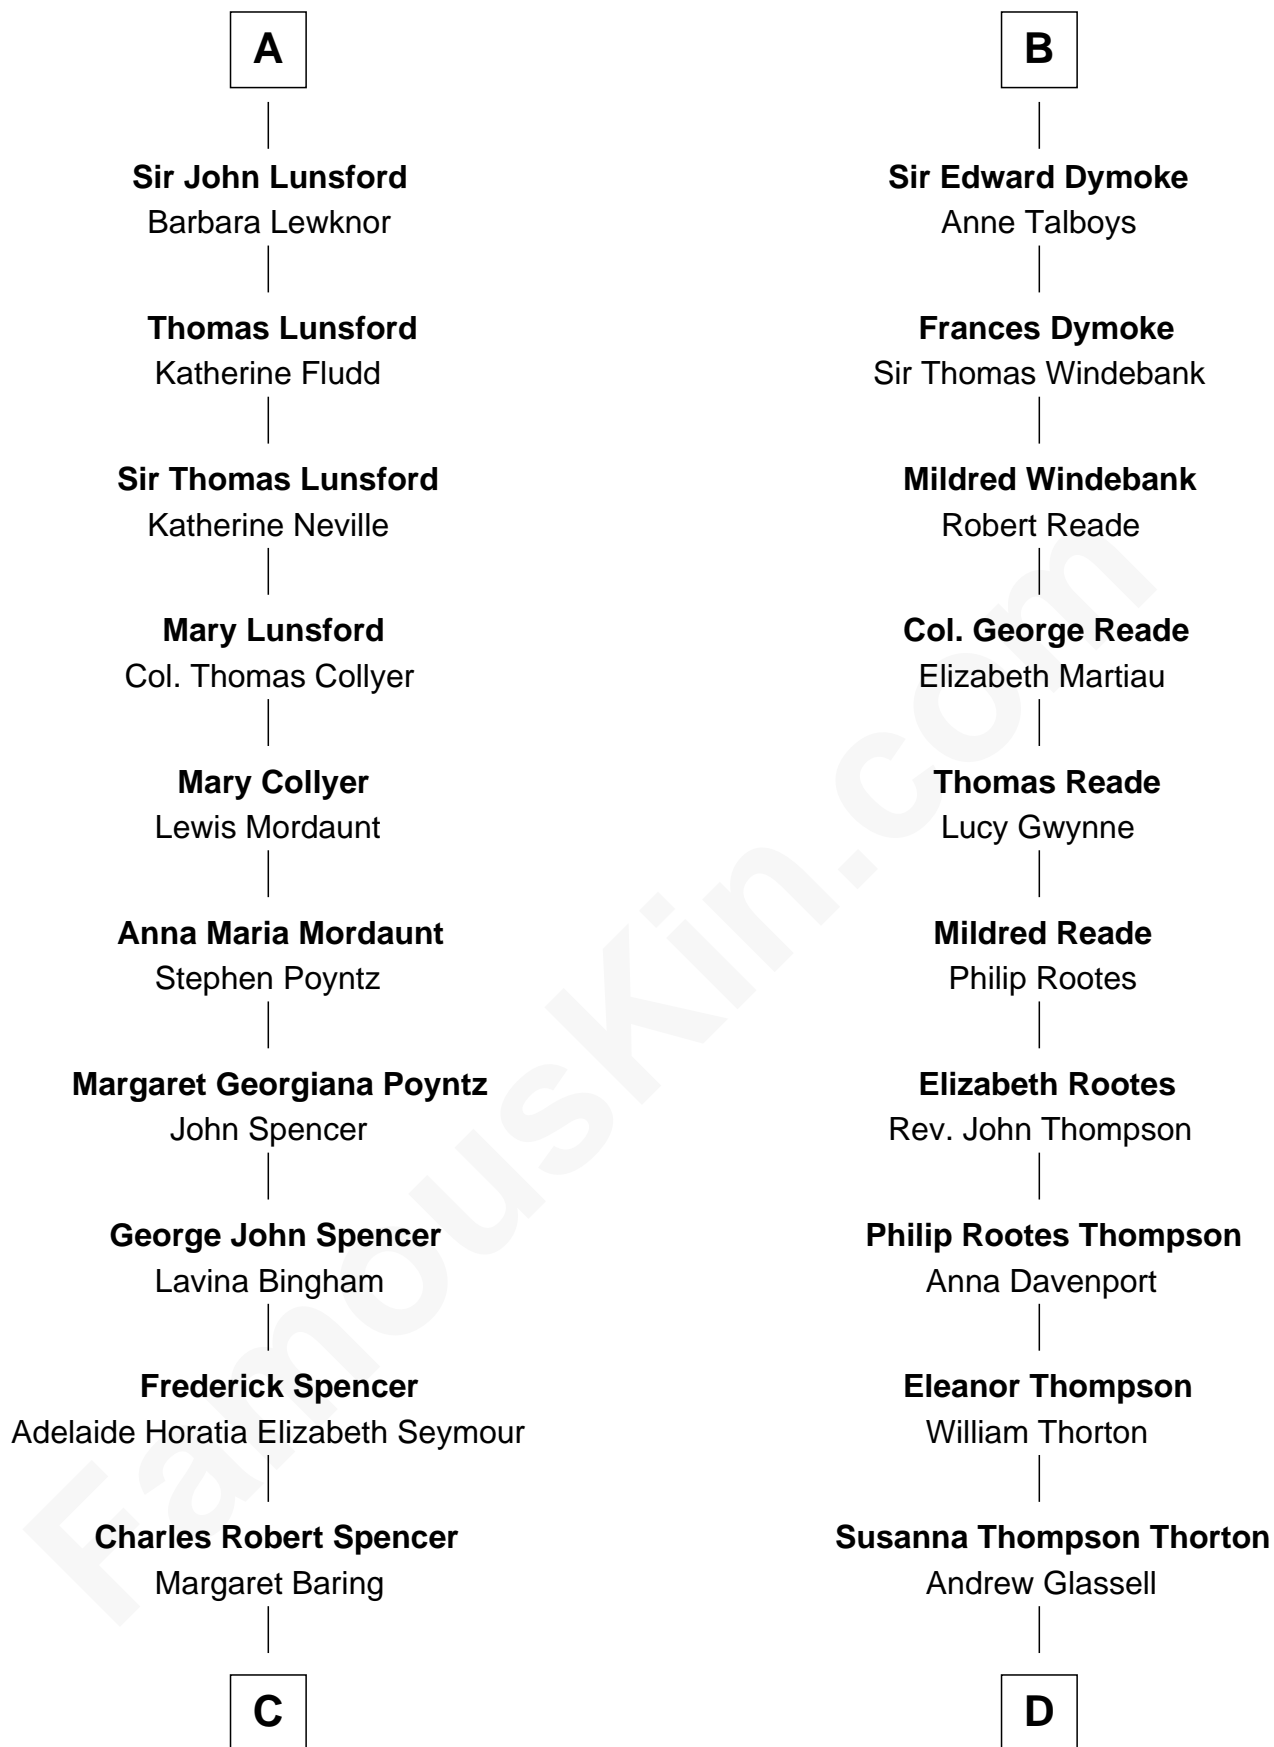

FamousKin.com Relationship Chart of

Princess Diana

Princess of Wales

19th cousin of

General George S. Patton

U.S. Army - World War II

C

Albert Edward John Spencer
Cynthia Elinor Beatrix Hamilton