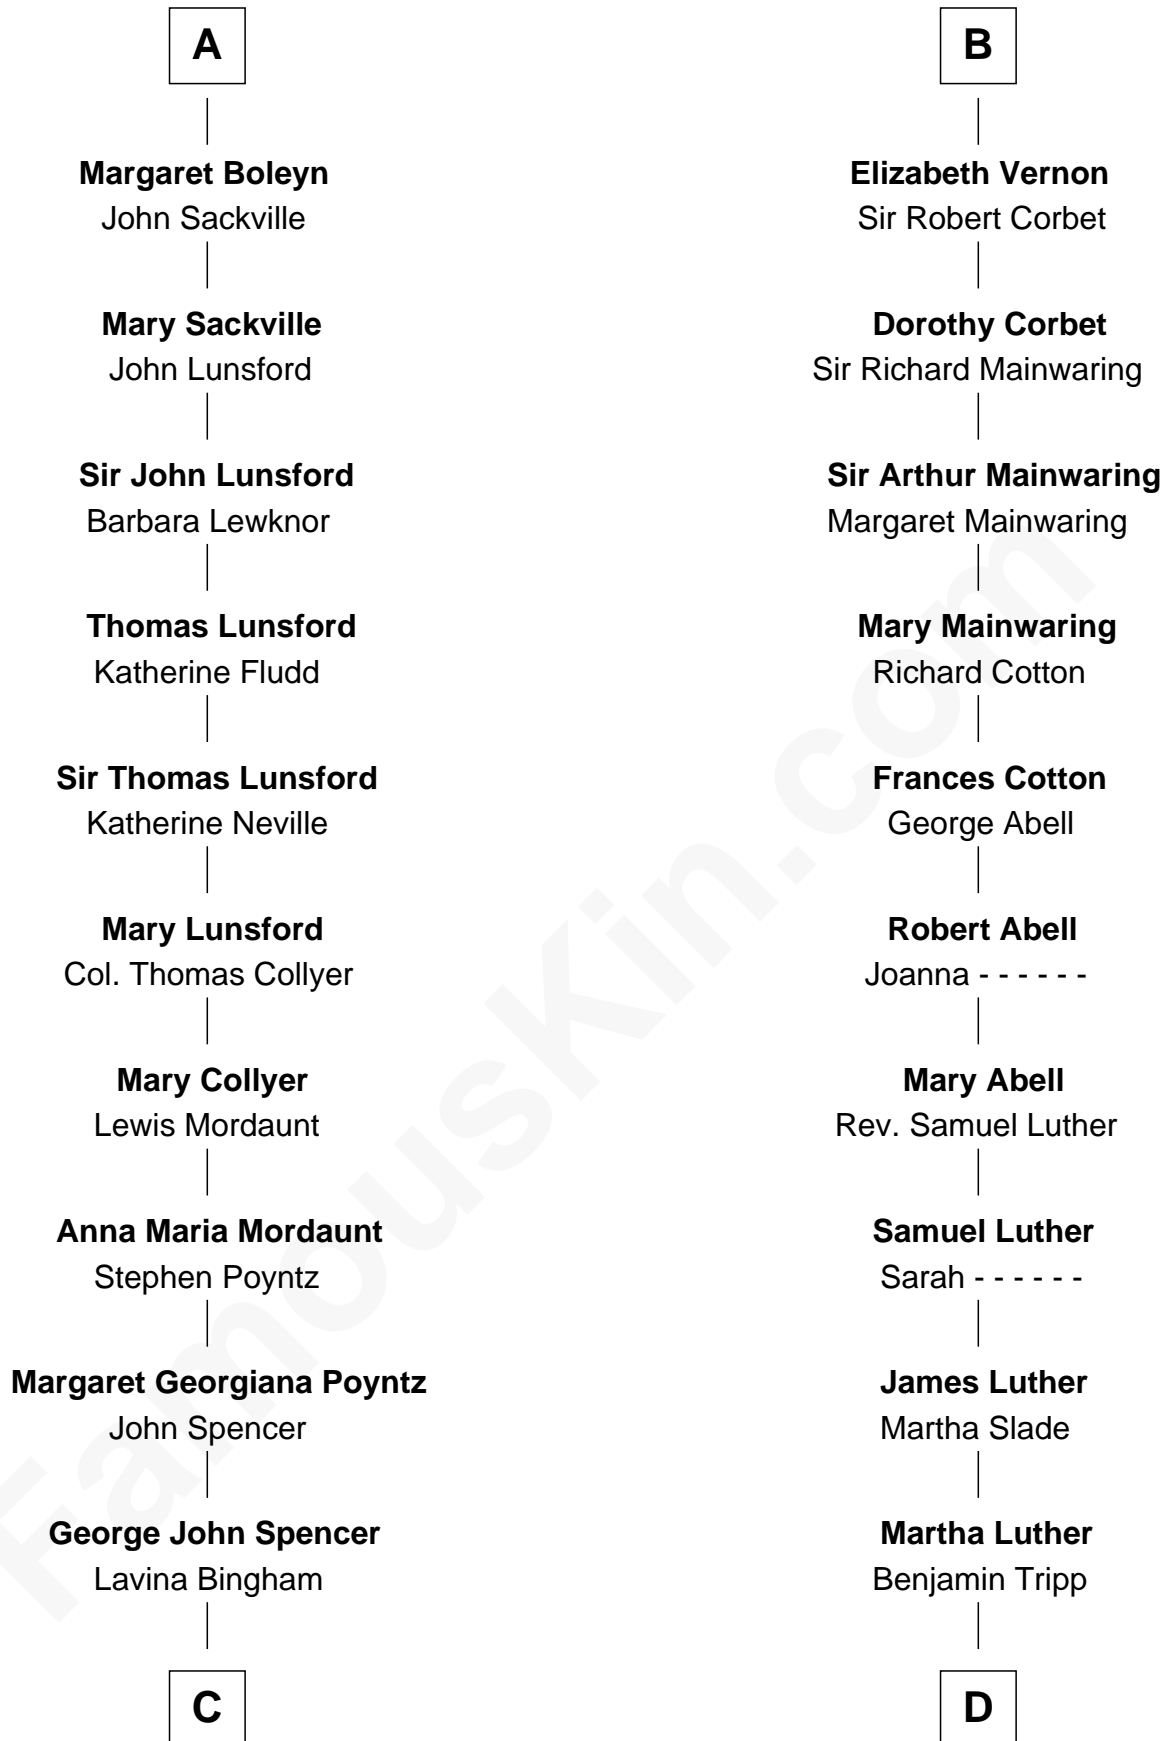

FamousKin.com Relationship Chart of

Princess Diana

Princess of Wales

21st cousin of

Lizzie Borden

Accused Murderess

Sir John FitzGeoffrey

Isabel le Bigod

C

Frederick Spencer
Adelaide Horatia Elizabeth Seymour

Charles Robert Spencer
Margaret Baring

Albert Edward John Spencer
Cynthia Elinor Beatrix Hamilton

Edward John Spencer
Frances Ruth Burke Roche

Princess Diana
Princess of Wales

D

Susanna Tripp
John Vinnicum

Sarah L. Vinnicum
Joseph Morse

Anthony Morse
Rhoda Morrison

Sarah Anthony Morse
Andrew Jackson Borden

Lizzie Borden
Accused Murderess

FamousKin.com