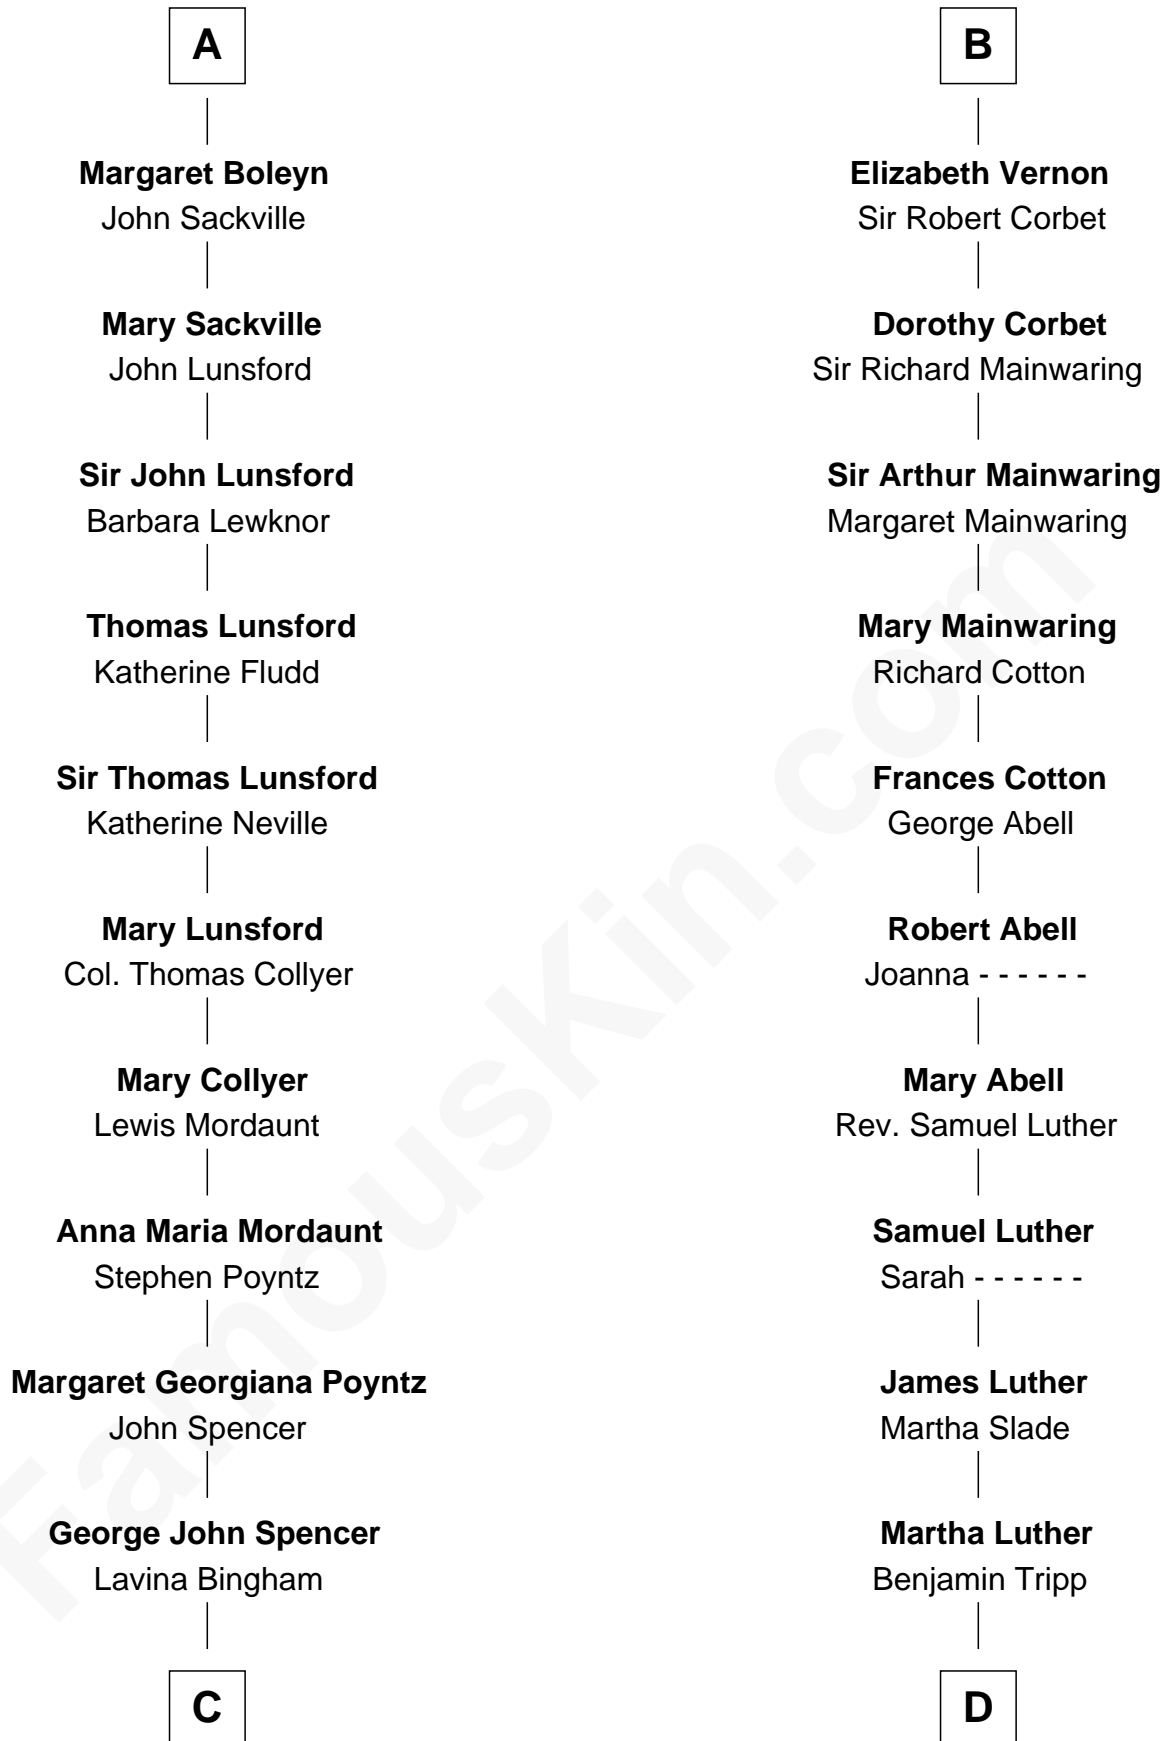

FamousKin.com Relationship Chart of

Princess Diana

Princess of Wales

21st cousin of

Lizzie Borden

Accused Murderess

Sir Robert de Ros

Isabel de Aubeney

C

Frederick Spencer

Adelaide Horatia Elizabeth Seymour

Charles Robert Spencer

Margaret Baring

Albert Edward John Spencer

Cynthia Elinor Beatrix Hamilton

Edward John Spencer

Anthony Morse

Rhoda Morrison

Sarah Anthony Morse

Andrew Jackson Borden

Lizzie Borden

Accused Murderess