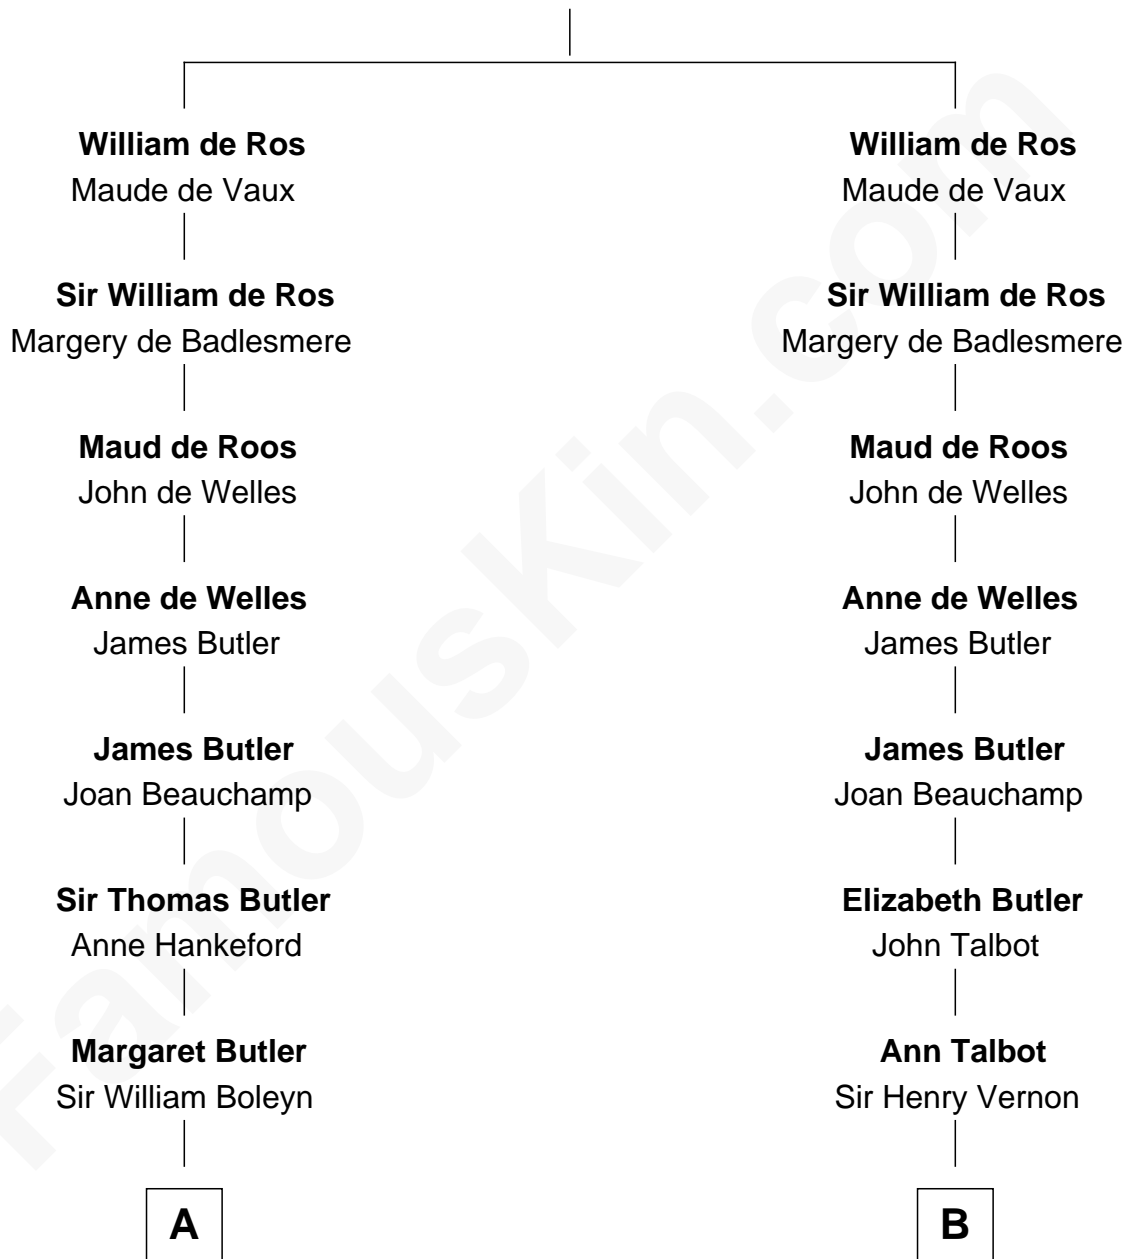

FamousKin.com Relationship Chart of

Princess Diana

Princess of Wales

21st cousin of

Lizzie Borden

Accused Murderess

Sir Robert de Ros

Isabel de Aubeney

C

Frederick Spencer

Adelaide Horatia Elizabeth Seymour

Charles Robert Spencer

Margaret Baring

Albert Edward John Spencer

Cynthia Elinor Beatrix Hamilton

Edward John Spencer