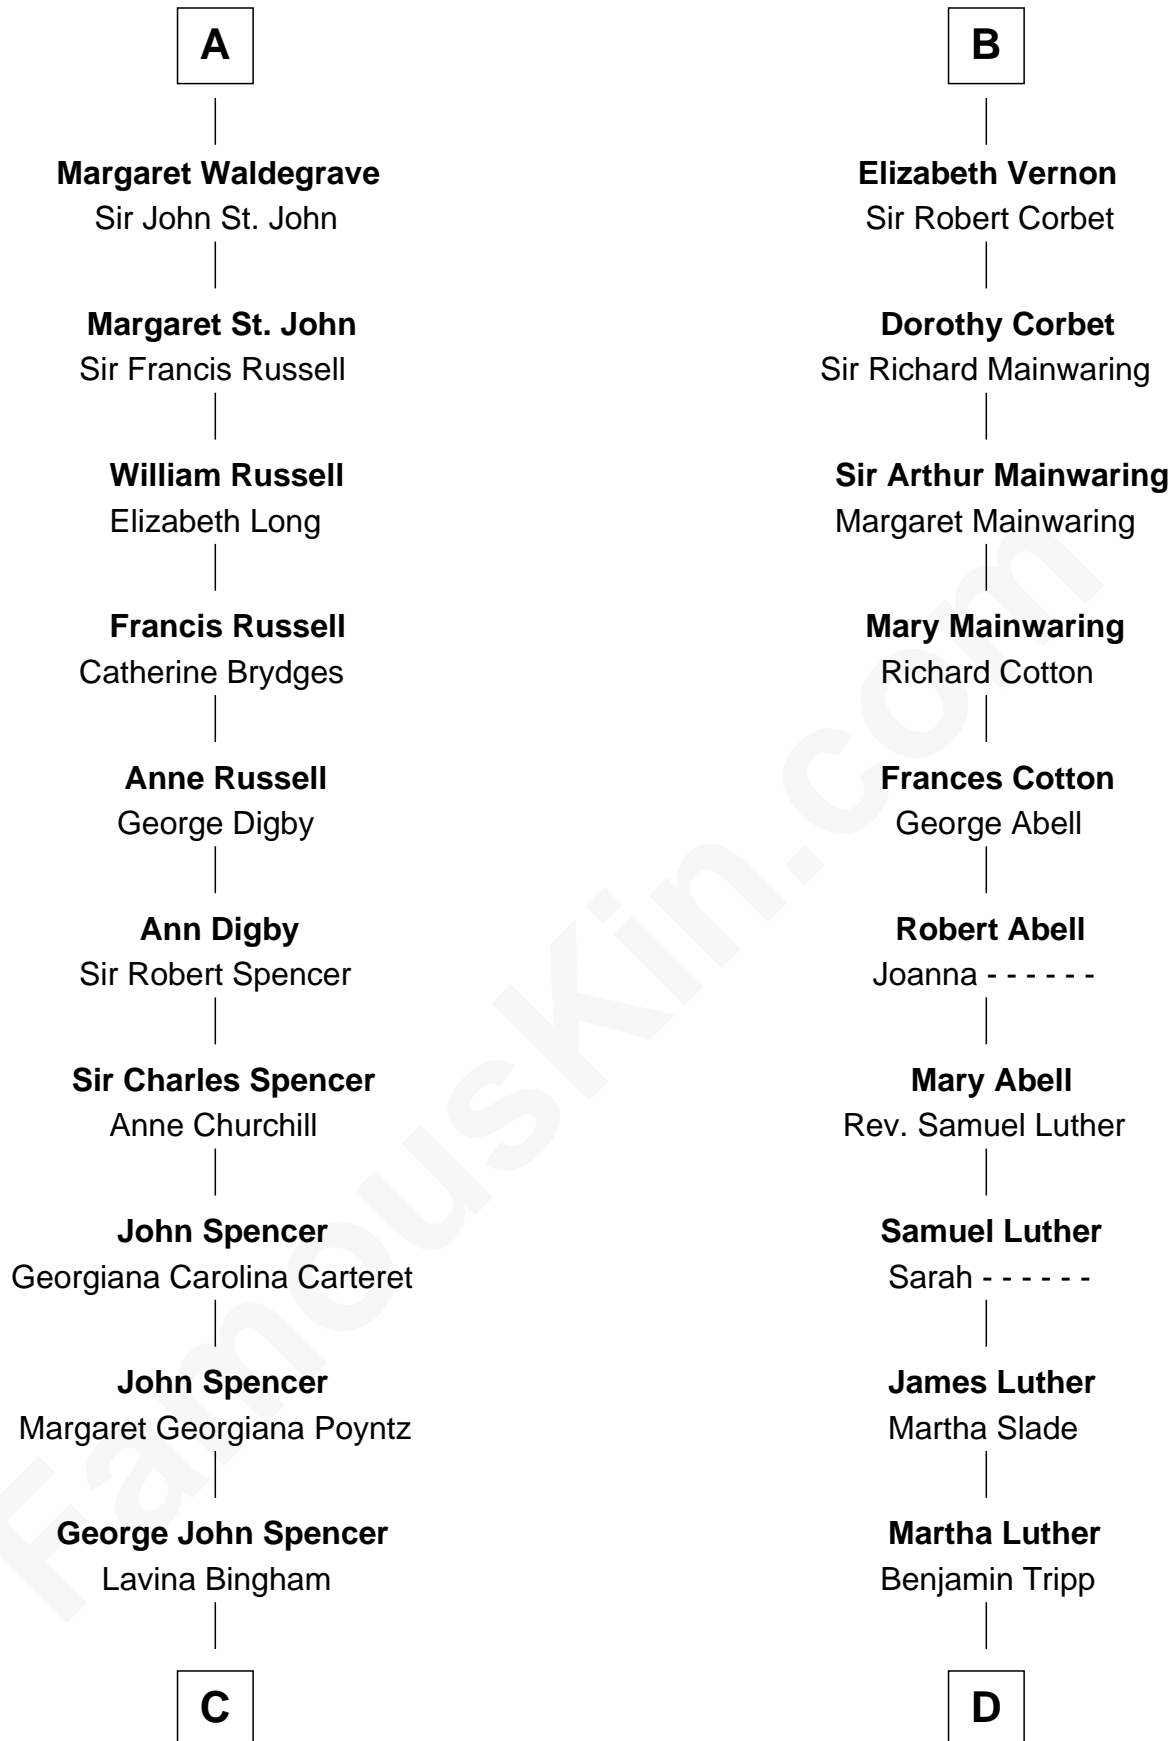

FamousKin.com Relationship Chart of

Princess Diana

Princess of Wales

21st cousin of

Lizzie Borden

Accused Murderess

Thomas de Clare
Juliana FitzMaurice

Margaret de Clare
Bartholomew de Badlesmere

Margaret de Badlesmere
Sir John de Tibetot

Sir Robert de Tibetot
Margaret Deincourt

Elizabeth de Tibetot
Sir Philip le Despencer

Margery Despencer
Sir Roger Wentworth

Henry Wentworth
Elizabeth Howard

Margery Wentworth
Sir William Waldegrave

A

Margaret de Clare
Bartholomew de Badlesmere

Margery de Badlesmere
Sir William de Ros

Maud de Roos
John de Welles

Anne de Welles
James Butler

James Butler
Joan Beauchamp

Elizabeth Butler
John Talbot

Ann Talbot
Sir Henry Vernon

B

C

Frederick Spencer

Adelaide Horatia Elizabeth Seymour

Charles Robert Spencer

Margaret Baring

Albert Edward John Spencer

Cynthia Elinor Beatrix Hamilton