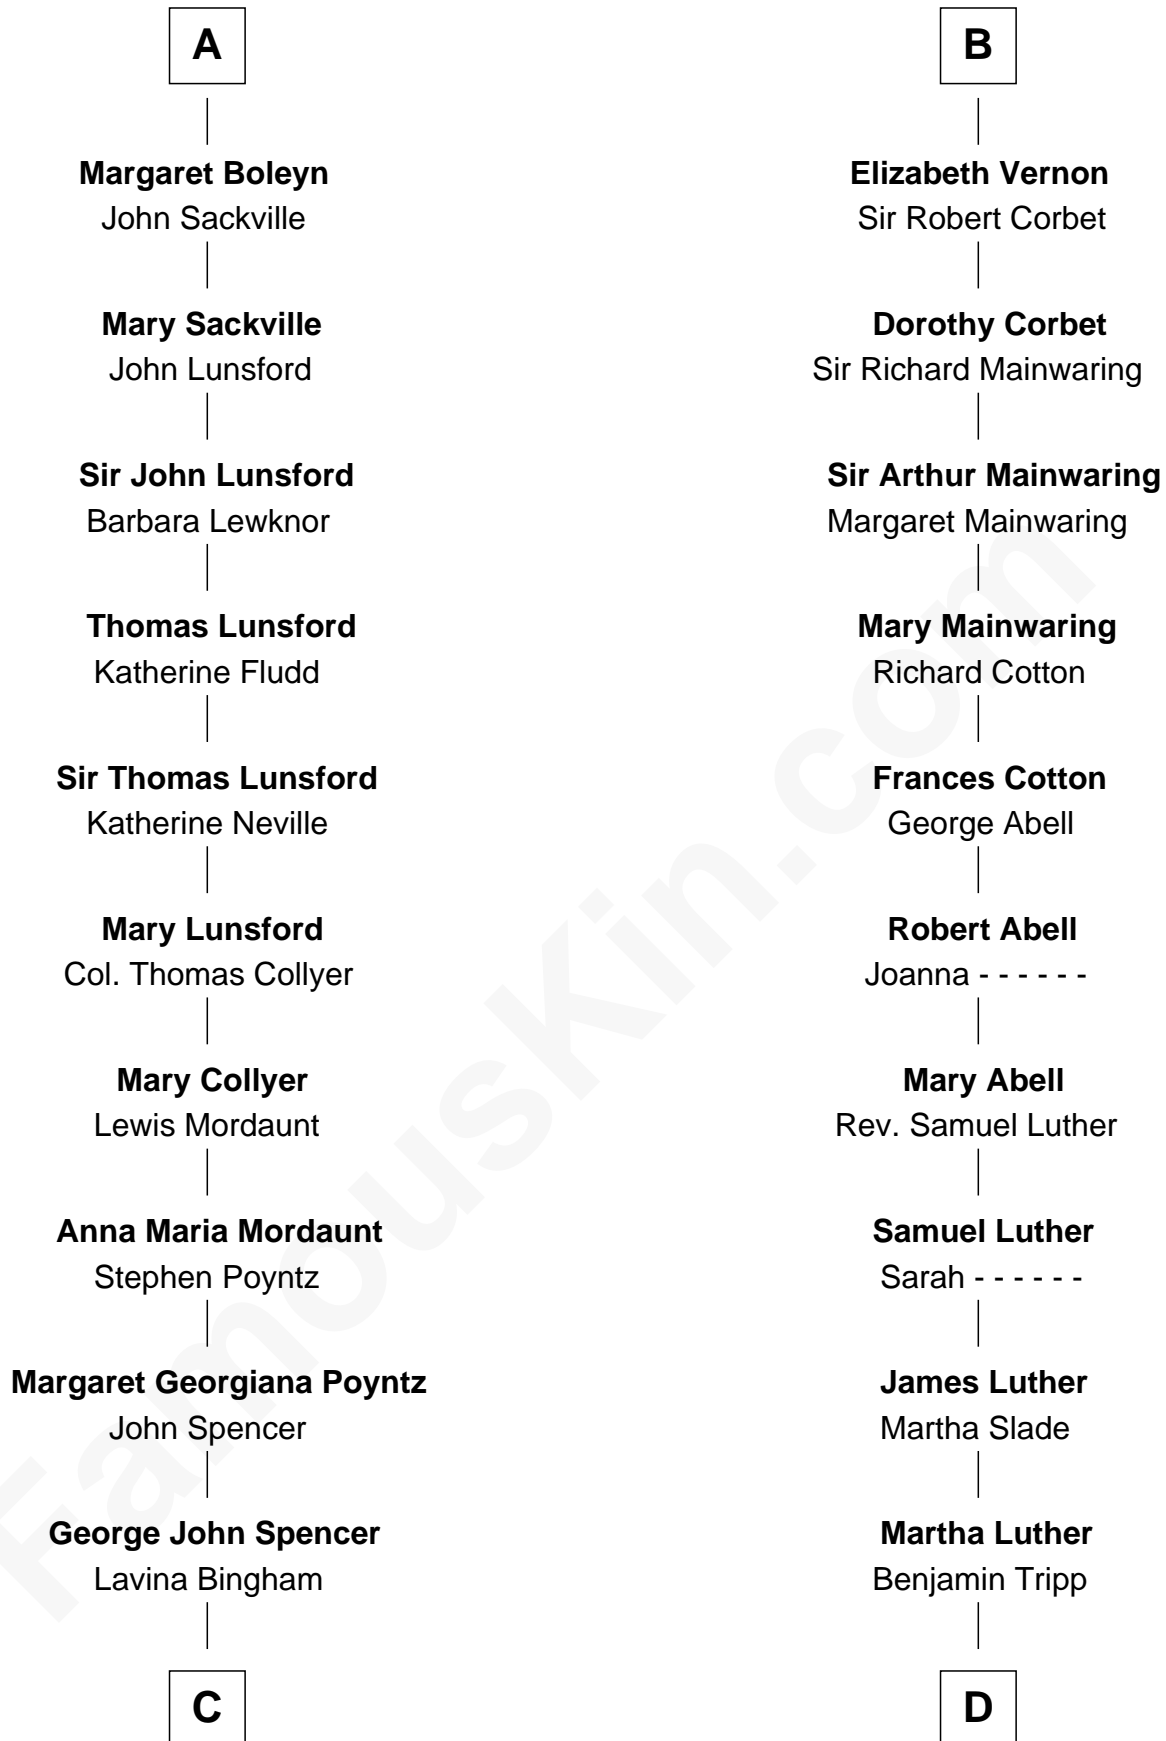

FamousKin.com Relationship Chart of

Princess Diana

Princess of Wales

21st cousin of

Lizzie Borden

Accused Murderess

Roger V de Toeni

Alice de Bohun

C

Frederick Spencer
Adelaide Horatia Elizabeth Seymour

Charles Robert Spencer
Margaret Baring

Albert Edward John Spencer
Cynthia Elinor Beatrix Hamilton

Edward John Spencer
Frances Ruth Burke Roche

Princess Diana
Princess of Wales

D

Susanna Tripp
John Vinnicum

Sarah L. Vinnicum
Joseph Morse

Anthony Morse
Rhoda Morrison

Sarah Anthony Morse
Andrew Jackson Borden

Lizzie Borden
Accused Murderess