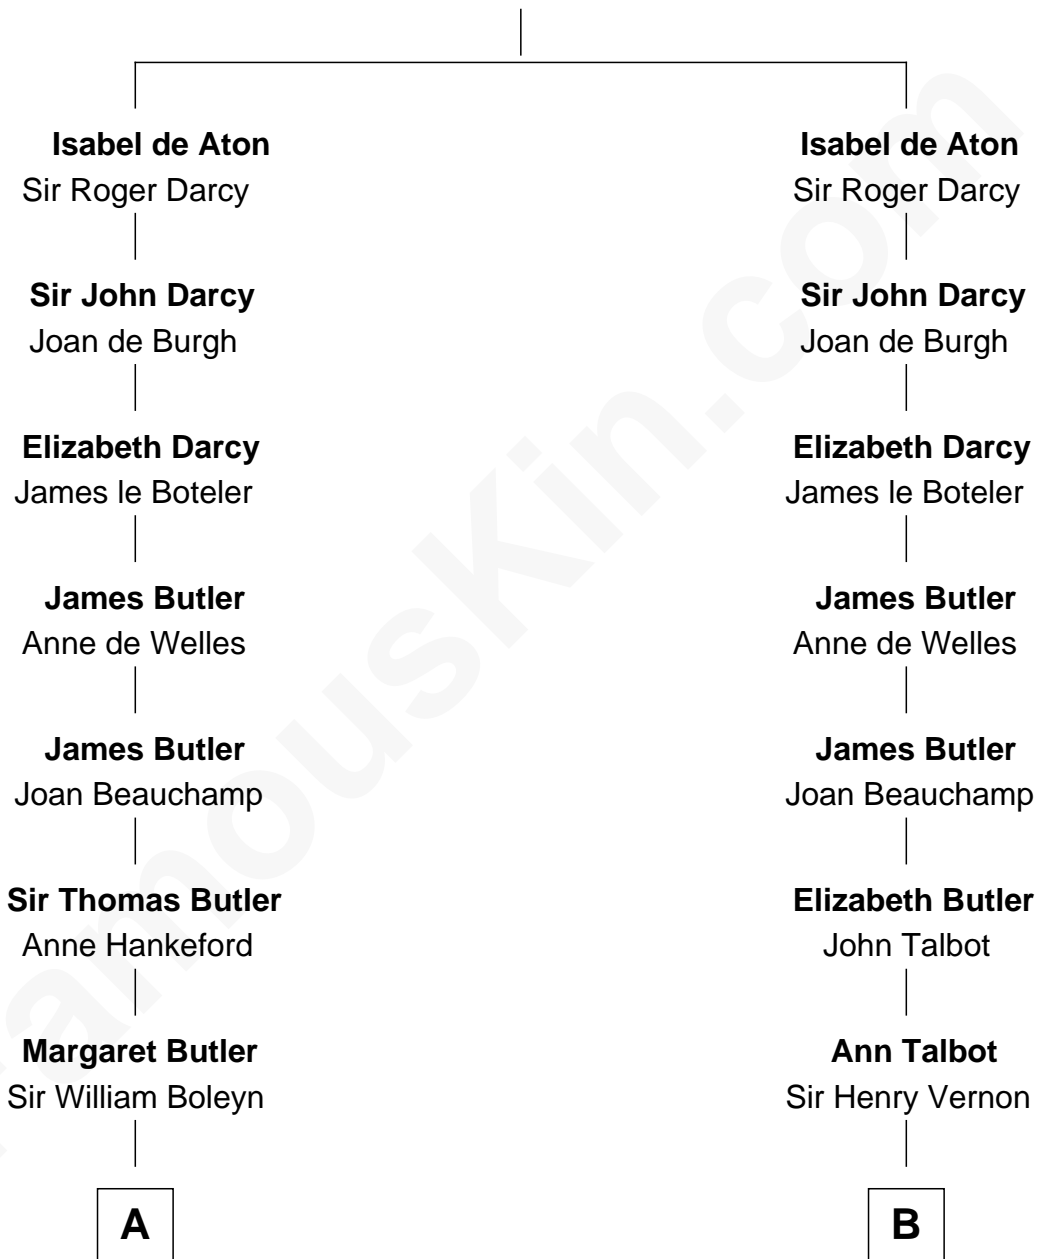

FamousKin.com Relationship Chart of

Princess Diana

Princess of Wales

21st cousin of

Lizzie Borden

Accused Murderess

Sir William de Aton

C

Frederick Spencer
Adelaide Horatia Elizabeth Seymour

Charles Robert Spencer
Margaret Baring

Albert Edward John Spencer
Cynthia Elinor Beatrix Hamilton

Edward John Spencer
Frances Ruth Burke Roche

Princess Diana
Princess of Wales

D

Susanna Tripp
John Vinnicum

Sarah L. Vinnicum
Joseph Morse

Anthony Morse
Rhoda Morrison

Sarah Anthony Morse
Andrew Jackson Borden

Lizzie Borden
Accused Murderess

FamousKin.com