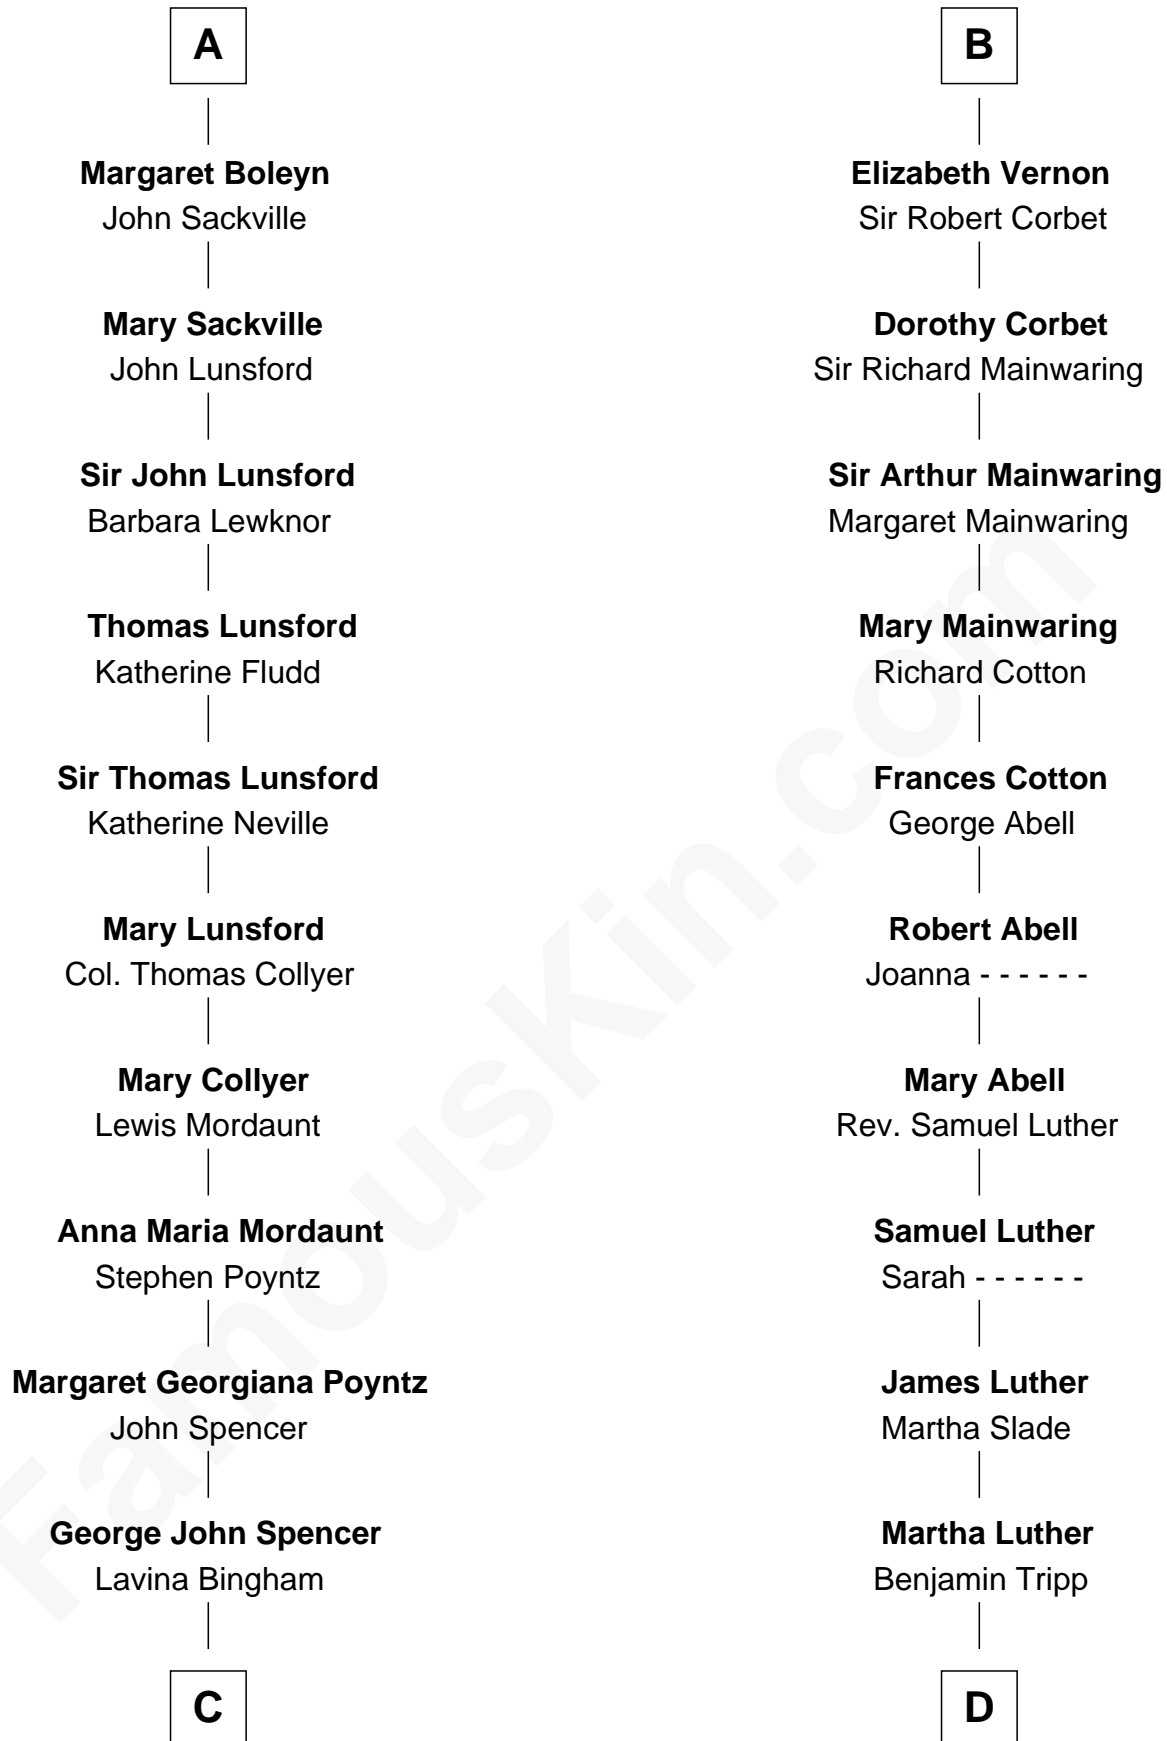

FamousKin.com Relationship Chart of

Princess Diana

Princess of Wales

21st cousin of

Lizzie Borden

Accused Murderess

Sir William de Aton

C

Frederick Spencer
Adelaide Horatia Elizabeth Seymour

Charles Robert Spencer
Margaret Baring

Albert Edward John Spencer
Cynthia Elinor Beatrix Hamilton

Edward John Spencer
Frances Ruth Burke Roche

Princess Diana
Princess of Wales

D

Susanna Tripp
John Vinnicum

Sarah L. Vinnicum
Joseph Morse

Anthony Morse
Rhoda Morrison

Sarah Anthony Morse
Andrew Jackson Borden

Lizzie Borden
Accused Murderess

FamousKin.com