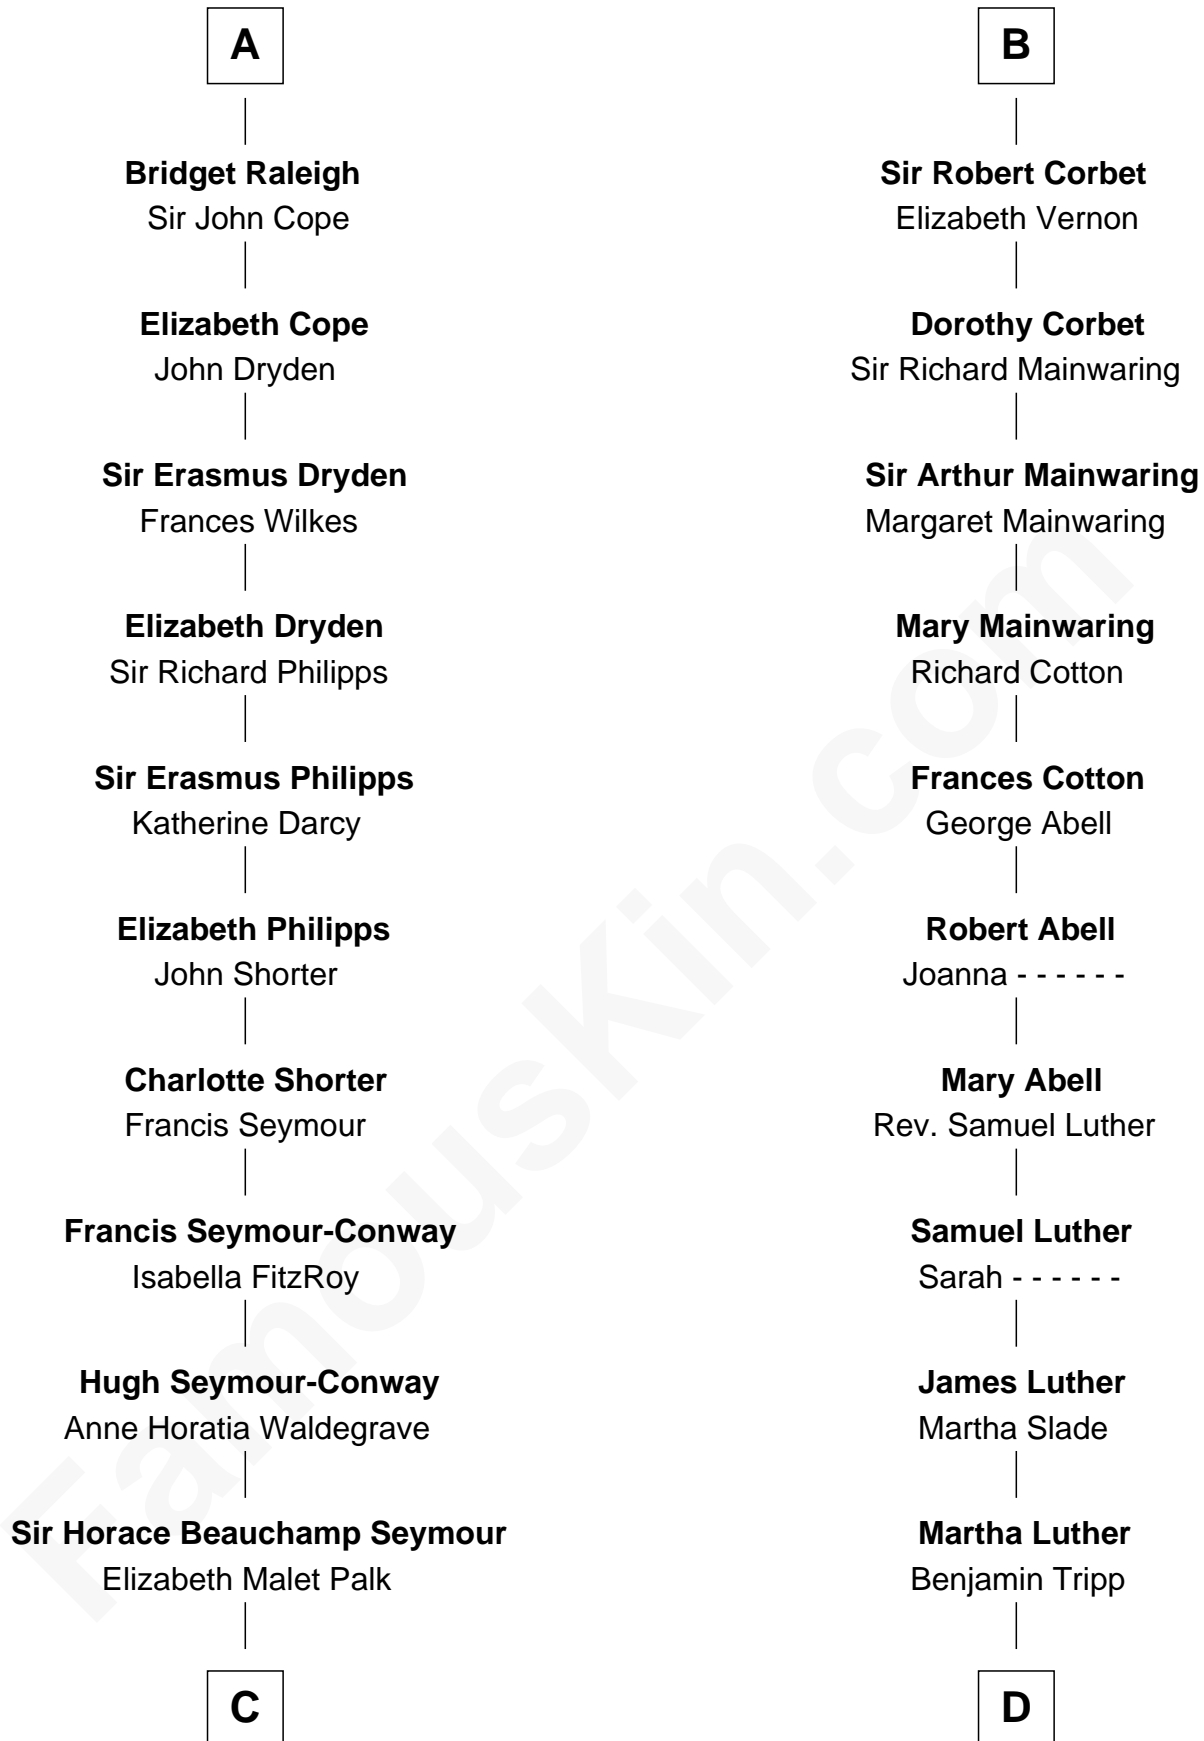

FamousKin.com Relationship Chart of

Princess Diana

Princess of Wales

21st cousin of

Lizzie Borden

Accused Murderess

Sir William de Ferrers

Anne de Ferrers
Sir Edward le Despencer

A

Anne de Ferrers
Sir Edward le Despencer

Edward Despencer
Elizabeth Burghersh

Margaret Despencer
Robert de Ferrers

Sir Edmund Ferrers
Ellen Roche

Sir William Ferrers
Elizabeth Belknap

Anne Ferrers
Sir Walter Devereux

Elizabeth Devereux
Sir Richard Corbet

B

C

Adelaide Horatia Elizabeth Seymour

Frederick Spencer

Charles Robert Spencer

Margaret Baring

Albert Edward John Spencer