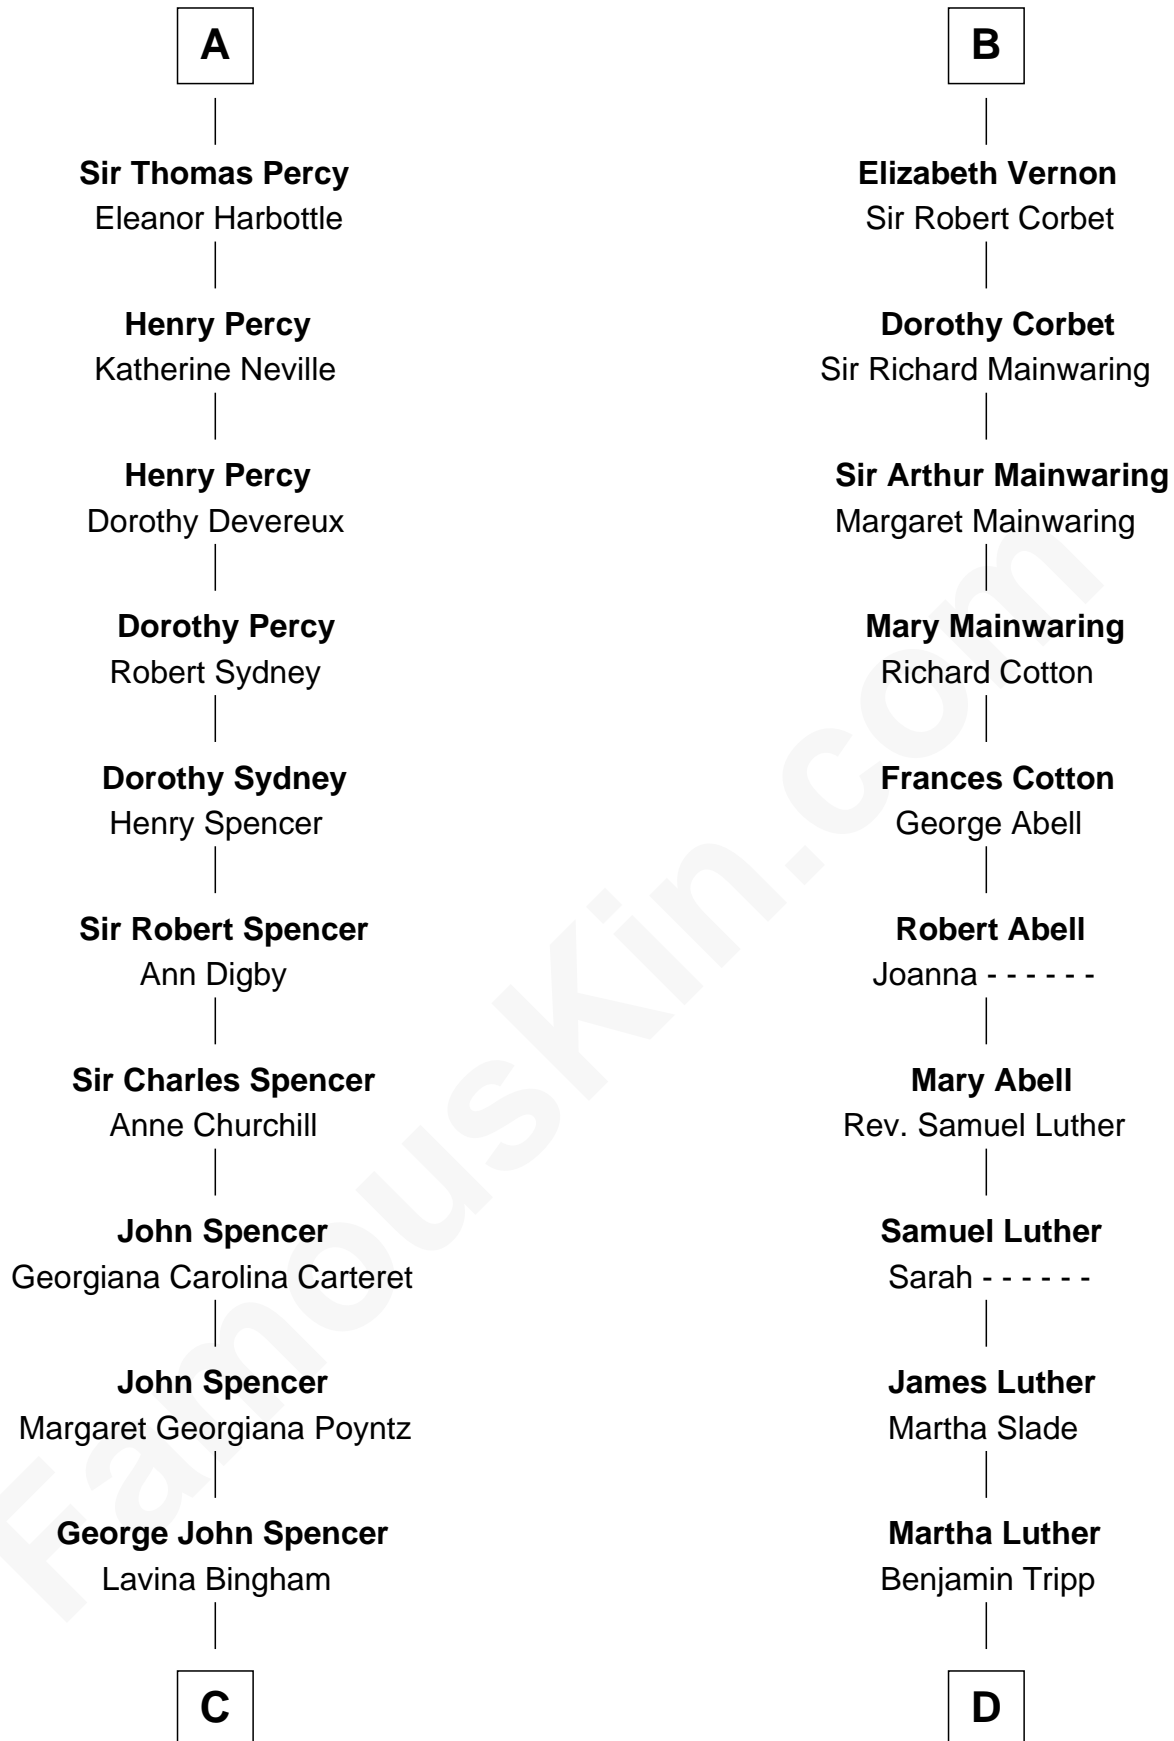

# FamousKin.com Relationship Chart of

**Princess Diana**

*Princess of Wales*

21st cousin of

**Lizzie Borden**

*Accused Murderess*

**Richard Fitzalan**

Alice de Saluzzo

**C**

**Frederick Spencer**  
Adelaide Horatia Elizabeth Seymour

**Charles Robert Spencer**  
Margaret Baring

**Albert Edward John Spencer**  
Cynthia Elinor Beatrix Hamilton

**Edward John Spencer**  
Frances Ruth Burke Roche

**Princess Diana**  
*Princess of Wales*

**D**

**Susanna Tripp**  
John Vinnicum

**Sarah L. Vinnicum**  
Joseph Morse

**Anthony Morse**  
Rhoda Morrison

**Sarah Anthony Morse**  
Andrew Jackson Borden

**Lizzie Borden**  
*Accused Murderess*