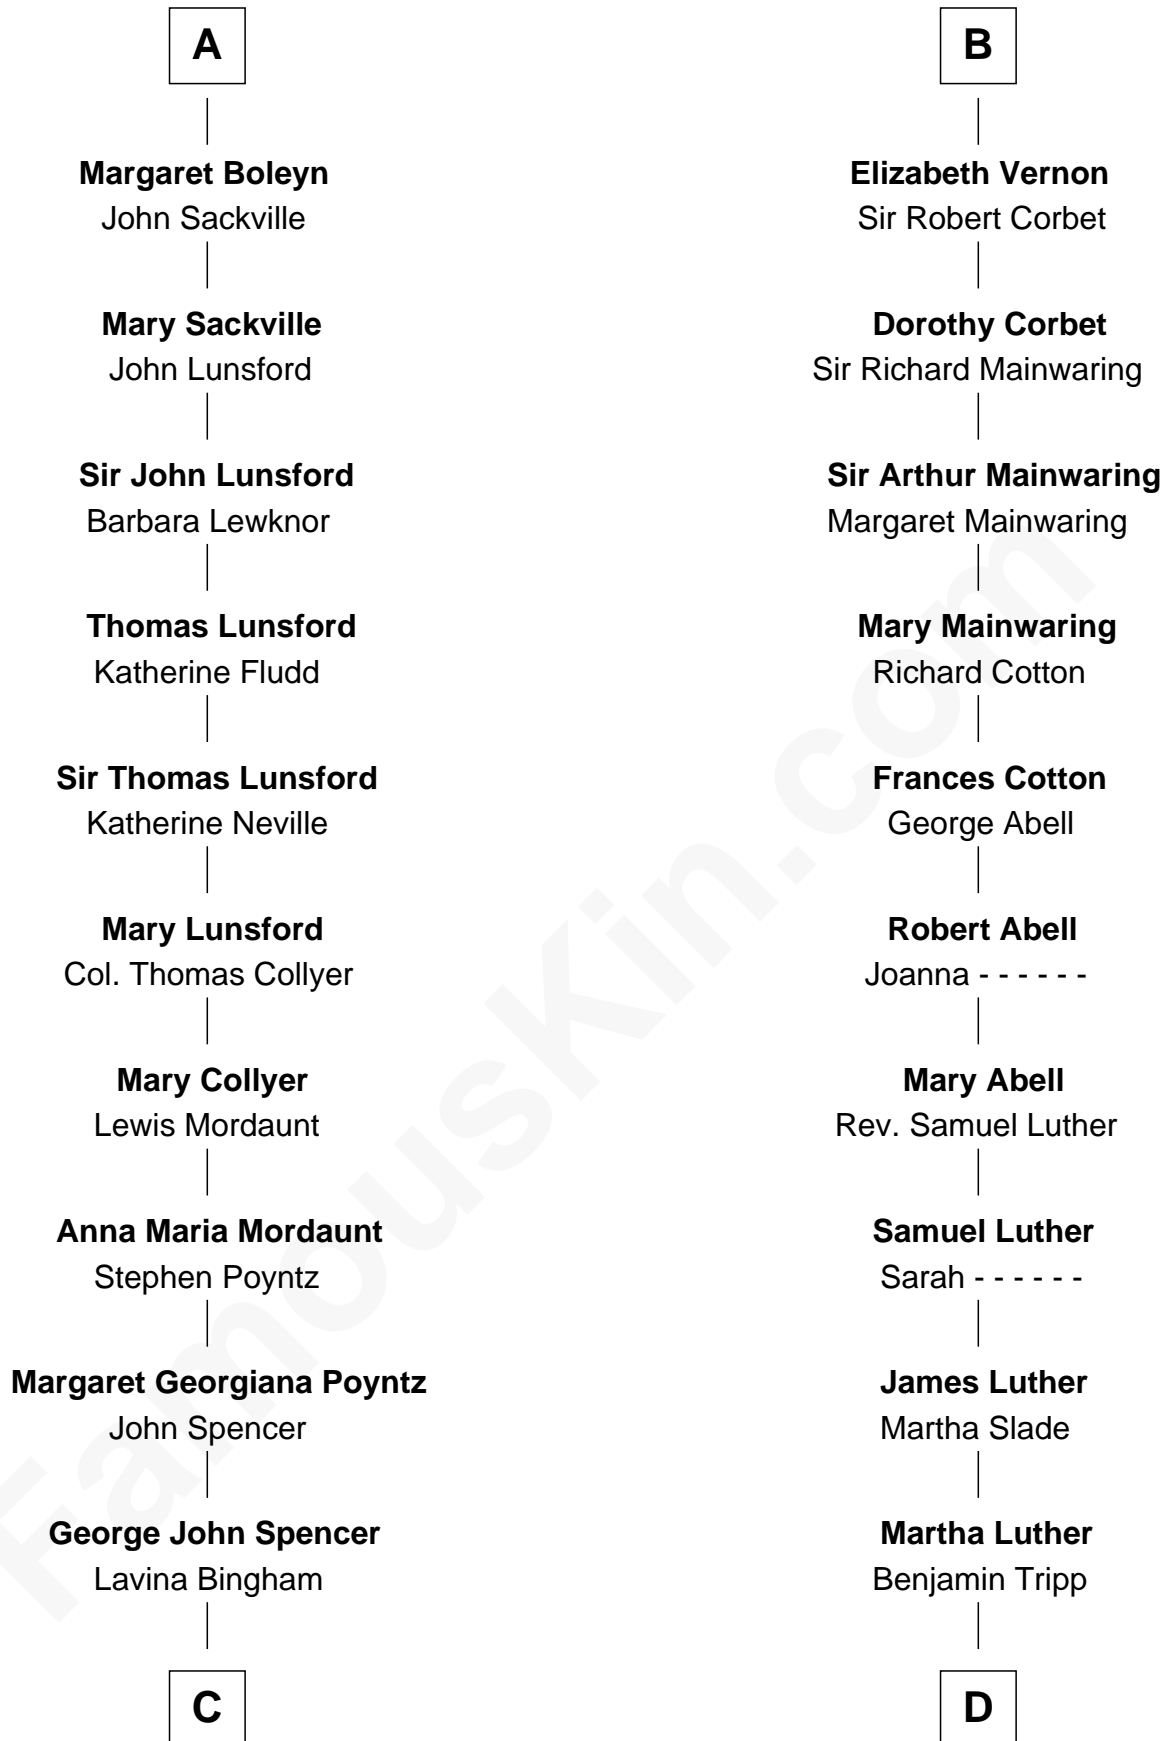

FamousKin.com Relationship Chart of

Princess Diana

Princess of Wales

21st cousin of

Lizzie Borden

Accused Murderess

C

Frederick Spencer
Adelaide Horatia Elizabeth Seymour

Charles Robert Spencer
Margaret Baring

Albert Edward John Spencer
Cynthia Elinor Beatrix Hamilton

Edward John Spencer
Frances Ruth Burke Roche

Princess Diana
Princess of Wales

D

Susanna Tripp
John Vinnicum

Sarah L. Vinnicum
Joseph Morse

Anthony Morse
Rhoda Morrison

Sarah Anthony Morse
Andrew Jackson Borden

Lizzie Borden
Accused Murderess