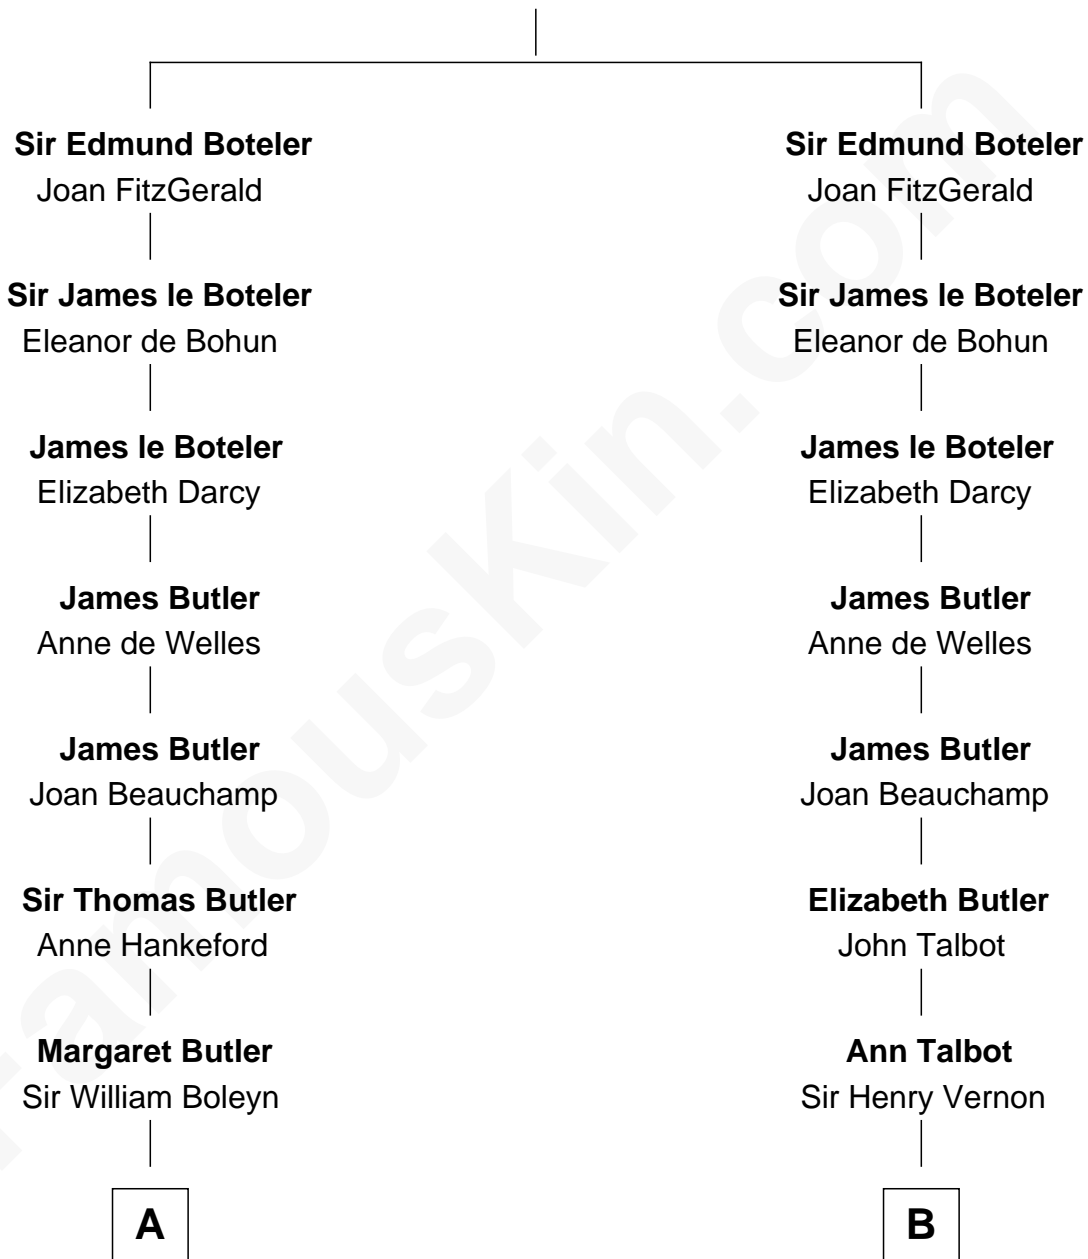

FamousKin.com Relationship Chart of

Princess Diana

Princess of Wales

21st cousin of

Lizzie Borden

Accused Murderess

Thebaud le Boteler

Joan FitzJohn

C

Frederick Spencer
Adelaide Horatia Elizabeth Seymour

Charles Robert Spencer
Margaret Baring

Albert Edward John Spencer
Cynthia Elinor Beatrix Hamilton

Edward John Spencer
Frances Ruth Burke Roche

Princess Diana
Princess of Wales

D

Susanna Tripp
John Vinnicum

Sarah L. Vinnicum
Joseph Morse

Anthony Morse
Rhoda Morrison

Sarah Anthony Morse
Andrew Jackson Borden

Lizzie Borden
Accused Murderess