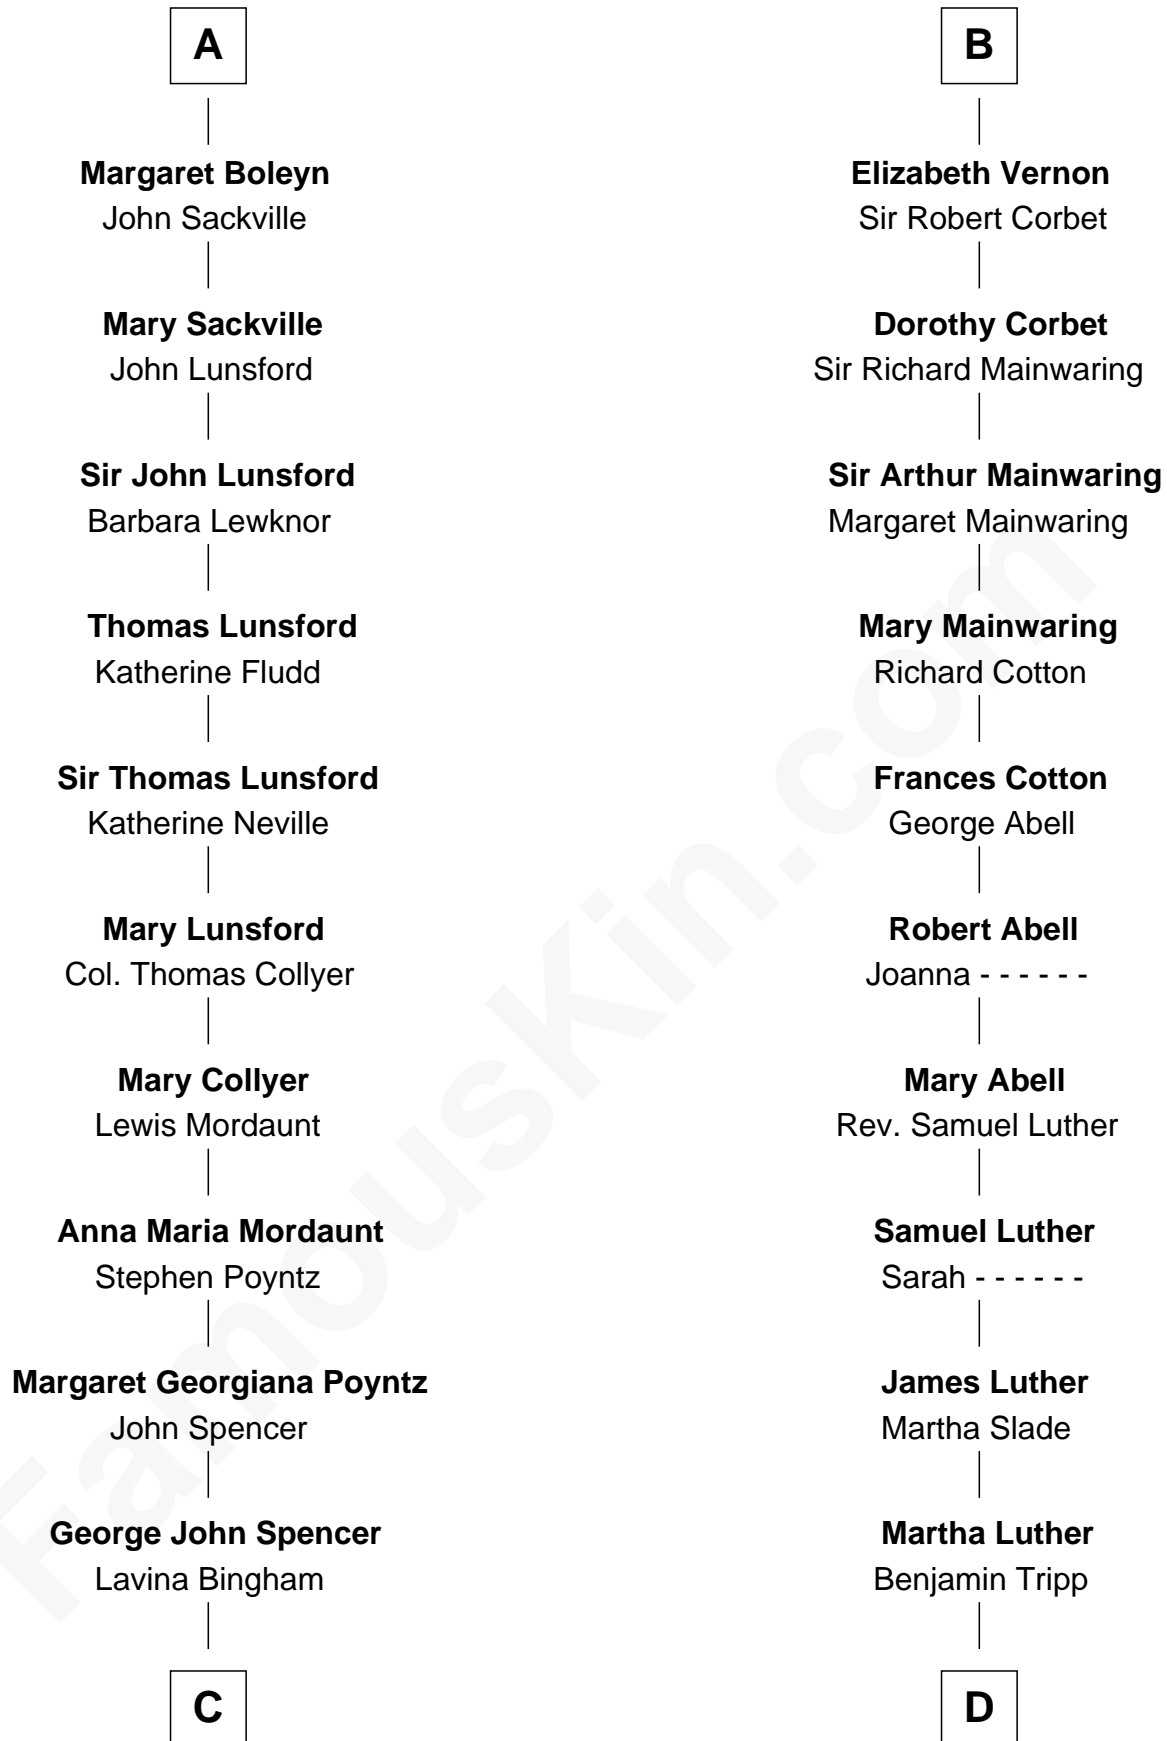

FamousKin.com Relationship Chart of

Princess Diana

Princess of Wales

21st cousin of

Lizzie Borden

Accused Murderess

Thebaud le Boteler

Joan FitzJohn

C

Frederick Spencer
Adelaide Horatia Elizabeth Seymour

Charles Robert Spencer
Margaret Baring

Albert Edward John Spencer
Cynthia Elinor Beatrix Hamilton

Edward John Spencer
Frances Ruth Burke Roche

Princess Diana
Princess of Wales

D

Susanna Tripp
John Vinnicum

Sarah L. Vinnicum
Joseph Morse

Anthony Morse
Rhoda Morrison

Sarah Anthony Morse
Andrew Jackson Borden

Lizzie Borden
Accused Murderess