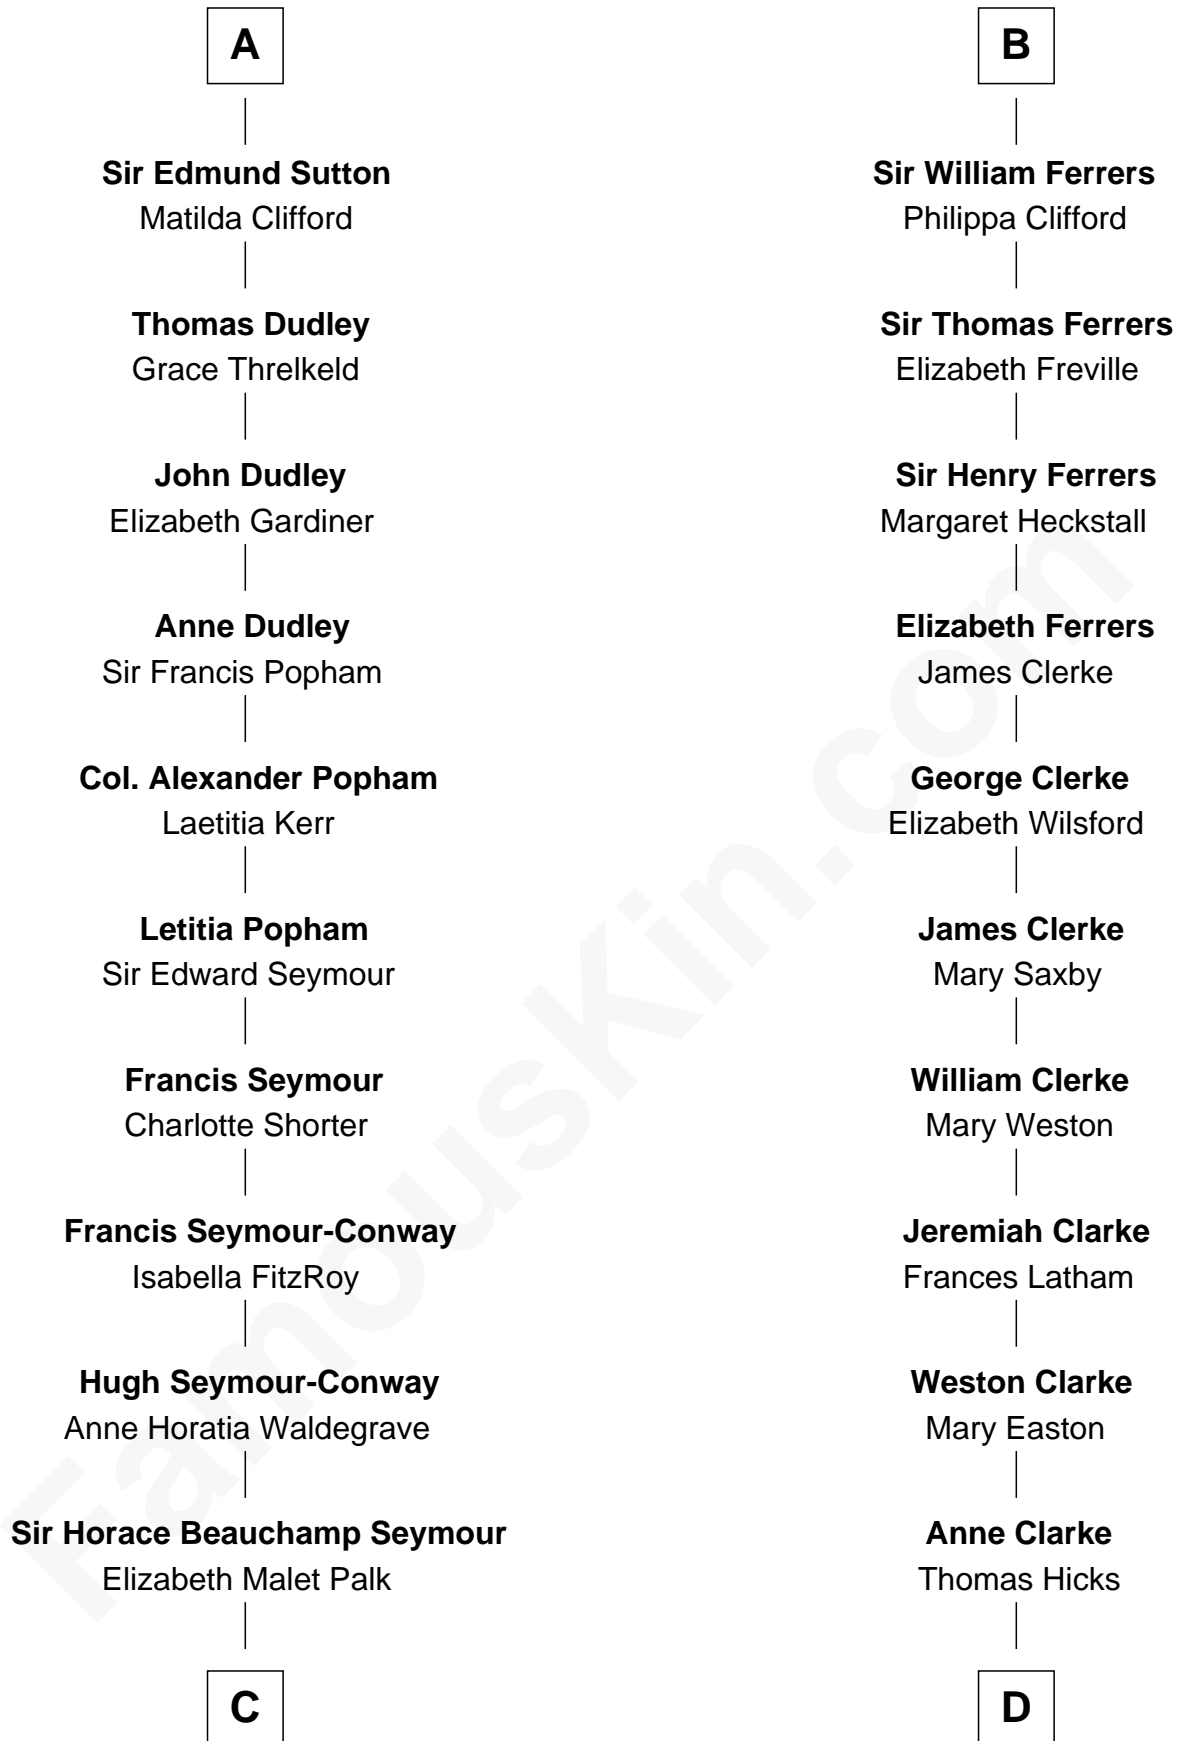

FamousKin.com Relationship Chart of

Princess Diana

Princess of Wales

21st cousin of

Susan B. Anthony

Women's Rights Advocate

Reginald de Braiose

C

Adelaide Horatia Elizabeth Seymour

Frederick Spencer

Charles Robert Spencer

Margaret Baring

Albert Edward John Spencer

Cynthia Elinor Beatrix Hamilton

Edward John Spencer

Frances Ruth Burke Roche