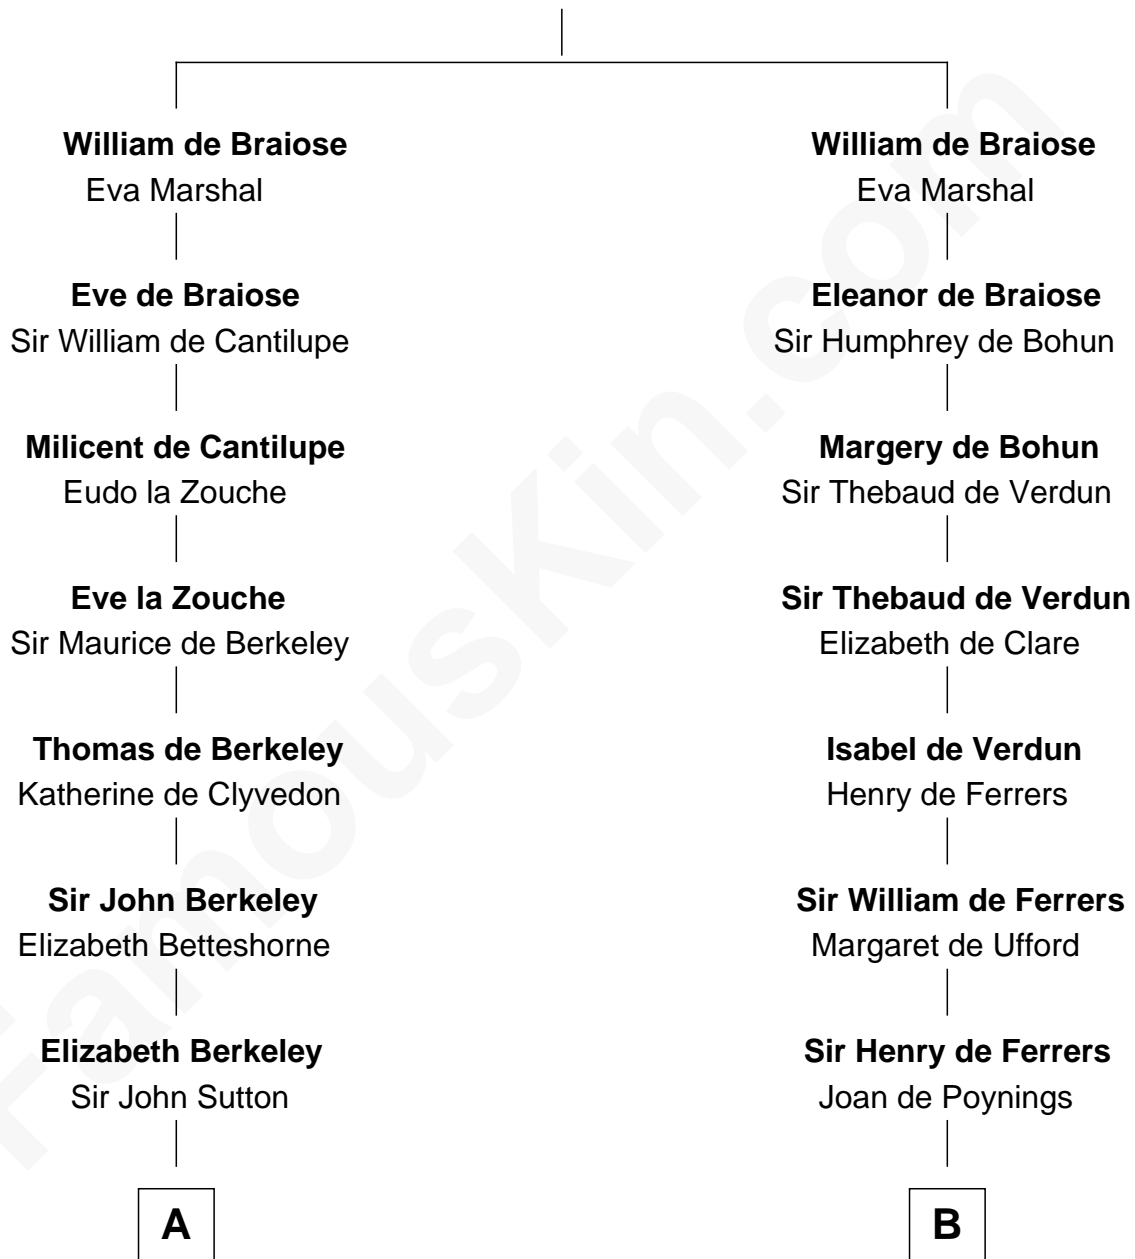

FamousKin.com Relationship Chart of

Princess Diana

Princess of Wales

21st cousin of

Susan B. Anthony

Women's Rights Advocate

Reginald de Braiose

C

Adelaide Horatia Elizabeth Seymour

Frederick Spencer

Charles Robert Spencer

Margaret Baring

Albert Edward John Spencer

Cynthia Elinor Beatrix Hamilton

Edward John Spencer

Frances Ruth Burke Roche