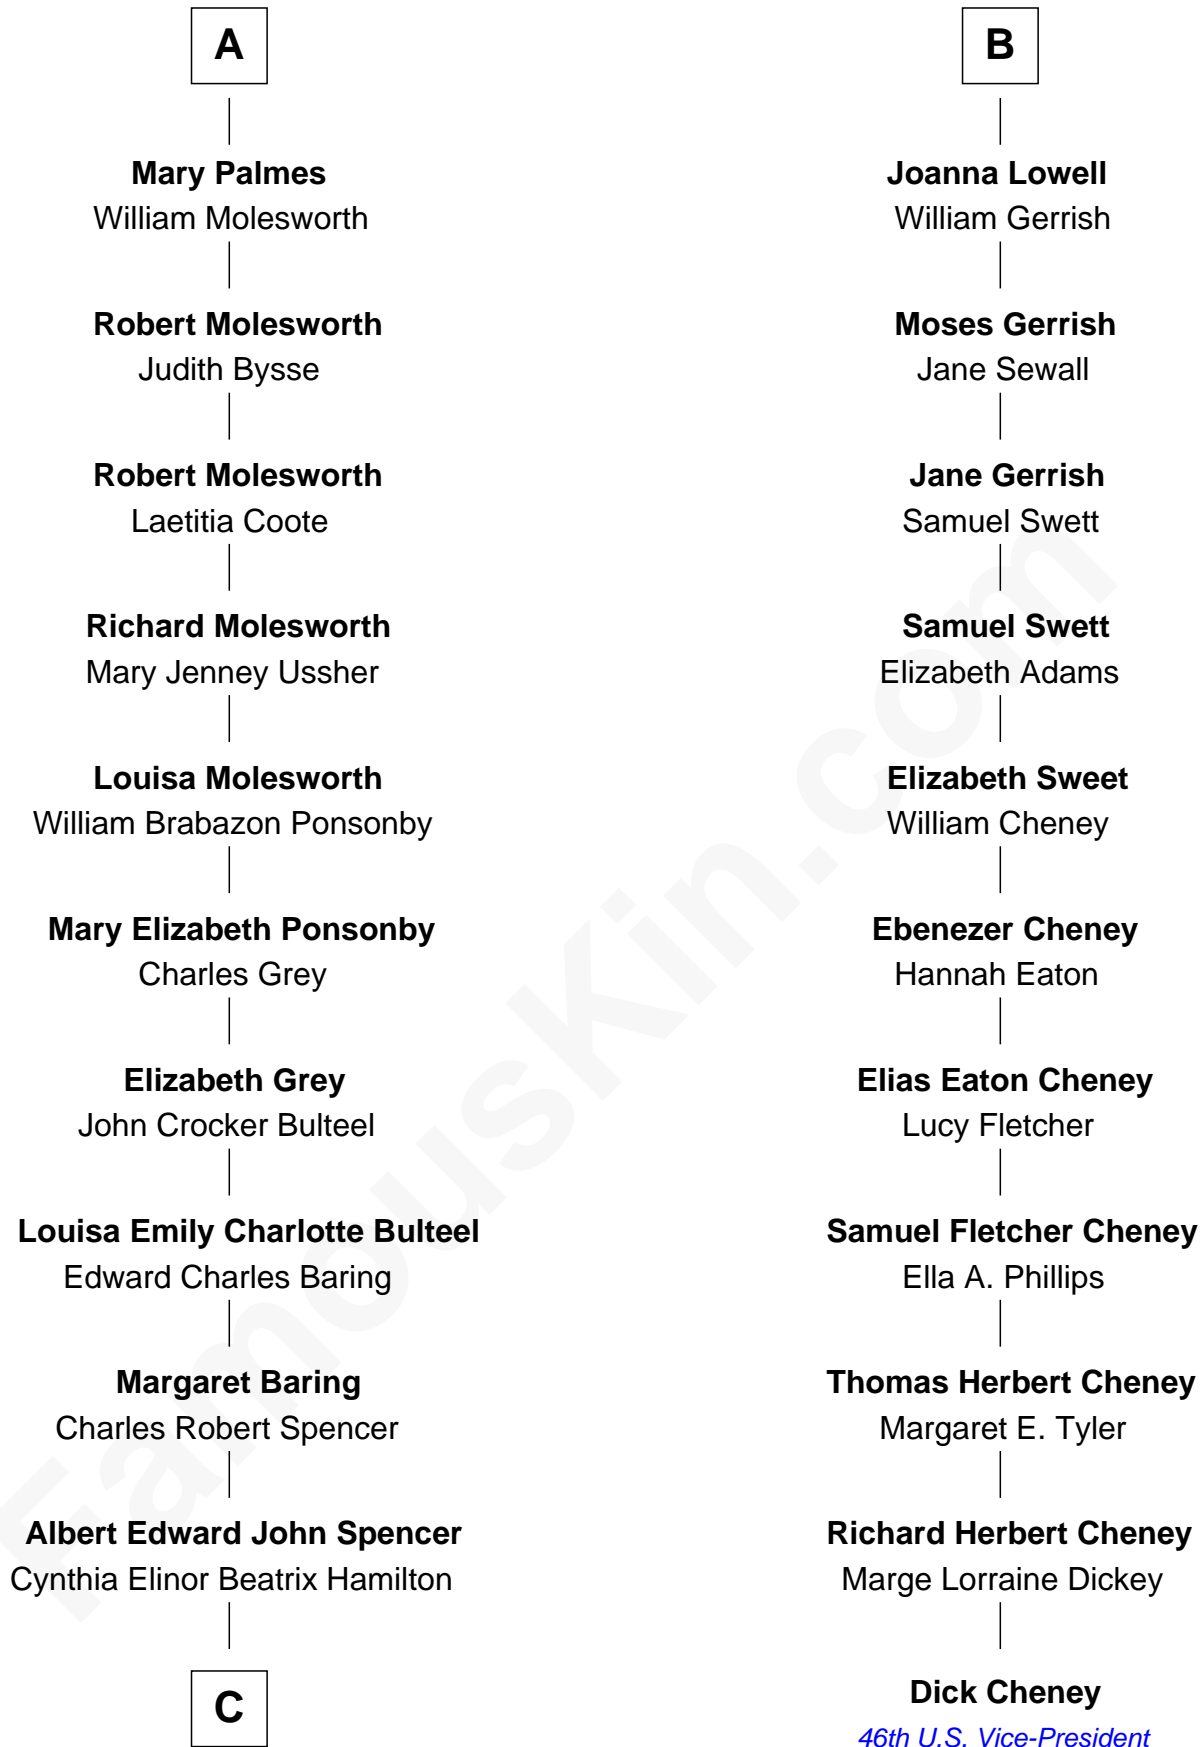

FamousKin.com Relationship Chart of

Princess Diana

Princess of Wales

17th cousin 1 time removed of

Dick Cheney

46th U.S. Vice-President

Sir Hugh Luttrell
Catherine de Beaumont

C

Edward John Spencer
Frances Ruth Burke Roche

Princess Diana
Princess of Wales

FamousKin.com